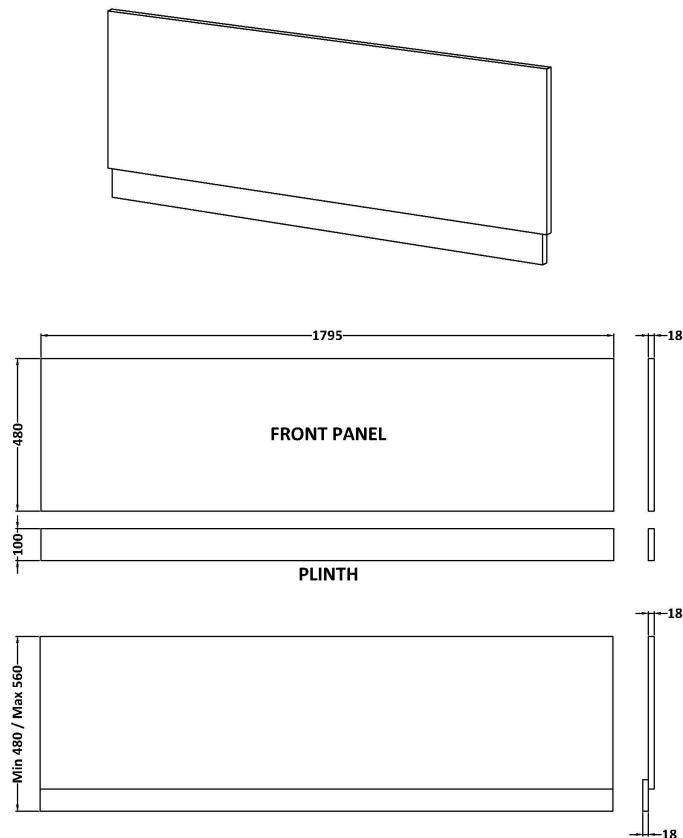

Sales Code: OFF978

Description: 1800 Bath Front Panel

Product Dimensions

Height (mm):	560
Width (mm):	1795
Depth (mm):	36
Nett Weight (kg):	18.8

Packaging Dimensions

Height (mm):	30
Width (mm):	590
Depth (mm):	1810
Gross Weight (kg):	18.8

Packaging Data

Box Colour:	Brown Cardboard Box
Box Qty:	1
Label Size:	140 x 20
Label Colour:	White Label
Label Qty:	2

Outer Box Dimensions (If Applicable)

Height (mm):	
Width (mm):	
Depth (mm):	
Gross Weight (kg):	
Barcode:	5056211816409

Product Details

Country of Origin:	China
Fitting Instruction:	No
CE & UKCA:	N/A
FSC Certified Materials:	Yes
Colour:	Gloss Grey
Construction Method:	Screws Only
Construction Type:	Flat-Pack
Cabinet Finish:	Not Applicable
Fascia Finish:	MFC Gloss
Cabinet Thickness (mm):	
Fascia Thickness (mm):	18
Drawer Included:	Not Applicable
Drawer Type:	Not Applicable
No of Shelves:	Not Applicable
Hinge Type:	Not Applicable
Hinge Included:	Not Applicable
Adjustable Legs:	Not Applicable
Fixings Included:	Yes
Handle Style:	Not Applicable
Waste Shroud:	Not Applicable
Handle Included:	Not Applicable
Handle Type:	Not Applicable