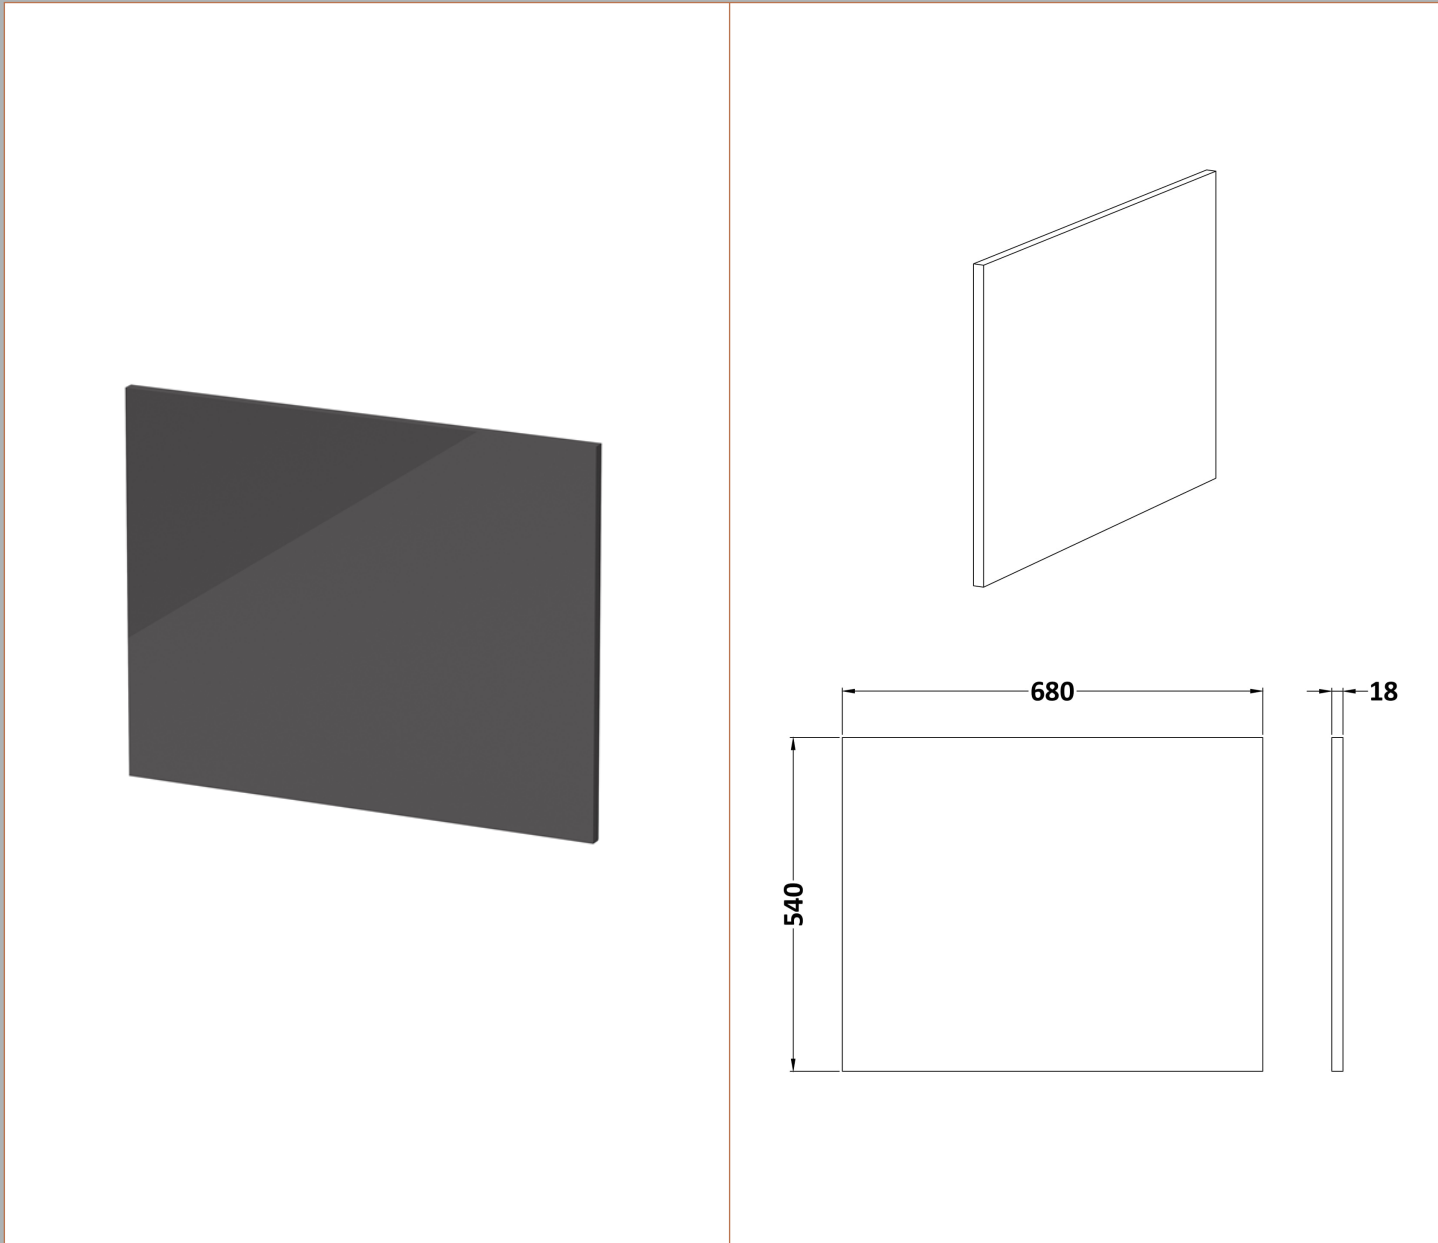

**Sales Code:** OFF979

**Description:** Square Shower Bath End Panel

**Product Dimensions**

Height (mm):	540
Width (mm):	680
Depth (mm):	18
Nett Weight (kg):	8.5

**Packaging Dimensions**

Height (mm):	30
Width (mm):	700
Depth (mm):	555
Gross Weight (kg):	8.5

**Packaging Data**

Box Colour:	Brown Cardboard Box
Box Qty:	1
Label Size:	140 x 20
Label Colour:	White Label
Label Qty:	2

**Outer Box Dimensions (If Applicable)**

Height (mm):	
Width (mm):	
Depth (mm):	
Gross Weight (kg):	
Barcode:	5055275873885

**Product Details**

Country of Origin:	China
Fitting Instruction:	No
CE & UKCA:	N/A
FSC Certified Materials:	Yes
Colour:	Gloss Grey
Construction Method:	Not Applicable
Construction Type:	Flat-Pack
Cabinet Finish:	Not Applicable
Fascia Finish:	MFC Gloss
Cabinet Thickness (mm):	
Fascia Thickness (mm):	18
Drawer Included:	Not Applicable
Drawer Type:	Not Applicable
No of Shelves:	Not Applicable
Hinge Type:	Not Applicable
Hinge Included:	Not Applicable
Adjustable Legs:	Not Applicable
Fixings Included:	No
Handle Style:	Not Applicable
Waste Shroud:	Not Applicable
Handle Included:	Not Applicable
Handle Type:	Not Applicable