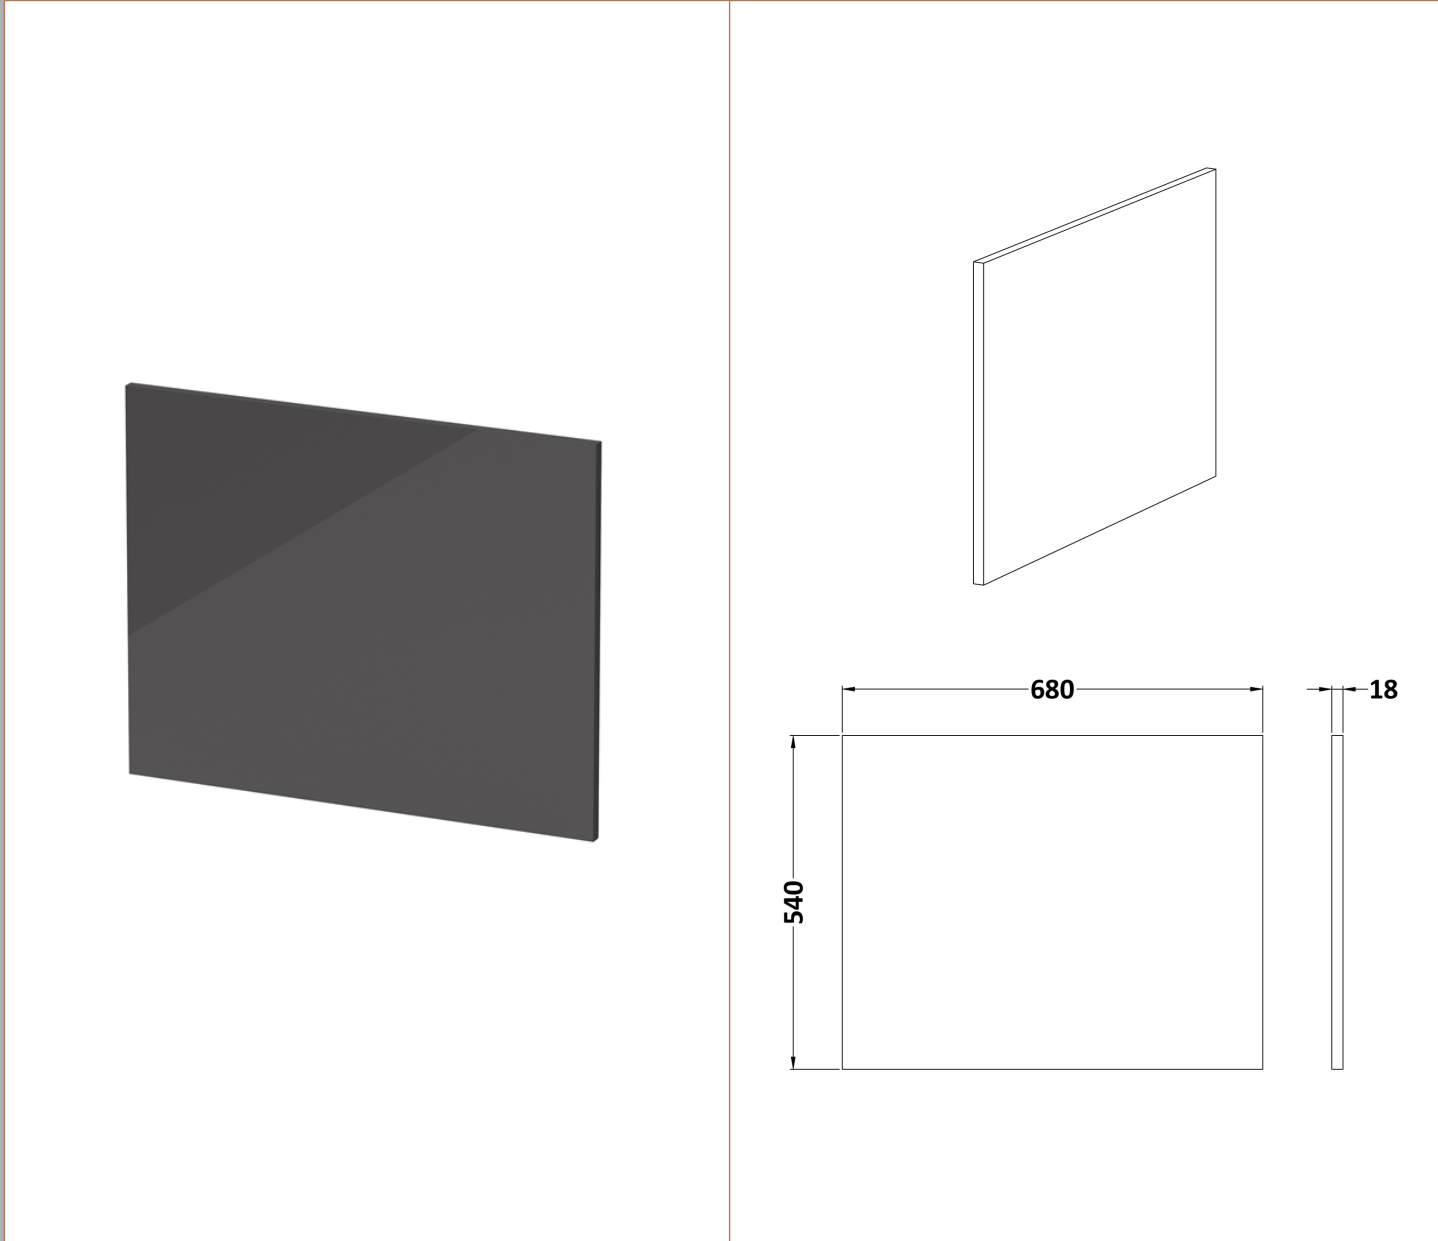

Sales Code: OFF979

Description: Square Shower Bath End Panel

Product Dimensions

Height (mm):	540
Width (mm):	680
Depth (mm):	18
Nett Weight (kg):	8.5

Packaging Dimensions

Height (mm):	30
Width (mm):	700
Depth (mm):	555
Gross Weight (kg):	8.5

Packaging Data

Box Colour:	Brown Cardboard Box
Box Qty:	1
Label Size:	140 x 20
Label Colour:	White Label
Label Qty:	2

Outer Box Dimensions (If Applicable)

Height (mm):	
Width (mm):	
Depth (mm):	
Gross Weight (kg):	
Barcode:	5055275873885

Product Details

Country of Origin:	China
Fitting Instruction:	No
CE & UKCA:	N/A
FSC Certified Materials:	Yes
Colour:	Gloss Grey
Construction Method:	Not Applicable
Construction Type:	Flat-Pack
Cabinet Finish:	Not Applicable
Fascia Finish:	MFC Gloss
Cabinet Thickness (mm):	
Fascia Thickness (mm):	18
Drawer Included:	Not Applicable
Drawer Type:	Not Applicable
No of Shelves:	Not Applicable
Hinge Type:	Not Applicable
Hinge Included:	Not Applicable
Adjustable Legs:	Not Applicable
Fixings Included:	No
Handle Style:	Not Applicable
Waste Shroud:	Not Applicable
Handle Included:	Not Applicable
Handle Type:	Not Applicable