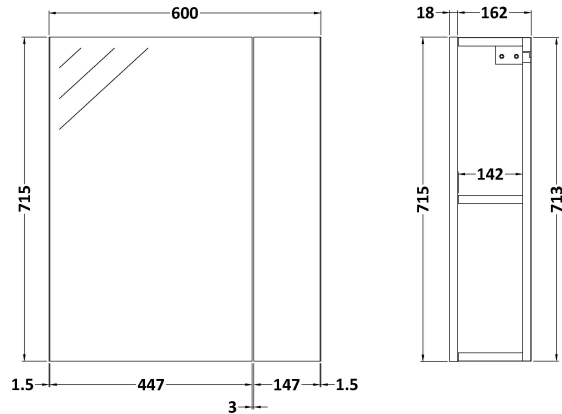

Sales Code: OFG418

Description: 600 Mirror Cab-72/25 Split (180mm Deep)

Product Dimensions

Height (mm):	715
Width (mm):	600
Depth (mm):	182
Nett Weight (kg):	20

Packaging Dimensions

Height (mm):	202
Width (mm):	625
Depth (mm):	735
Gross Weight (kg):	20

Packaging Data

Box Colour:	Brown Cardboard Box
Box Qty:	1
Label Size:	100 x 50
Label Colour:	White Label
Label Qty:	2

Outer Box Dimensions (If Applicable)

Height (mm):	
Width (mm):	
Depth (mm):	
Gross Weight (kg):	
Barcode:	5056211848028

Product Details

Country of Origin:	China
Fitting Instruction:	No
CE & UKCA:	Yes
FSC Certified Materials:	Yes
Colour:	Gloss Grey Mist
Construction Method:	Cam & Wood Dowel
Construction Type:	Rigid
Cabinet Finish:	MFC Painted Gloss
Fascia Finish:	MFC Painted Gloss
Cabinet Thickness (mm):	16
Fascia Thickness (mm):	18
Drawer Included:	No
Drawer Type:	Not Applicable
No of Shelves:	1
Hinge Type:	95 Degree Clip-On Soft Close
Hinge Included:	Yes
Adjustable Legs:	No
Fixings Included:	Yes
Handle Style:	Not Applicable
Waste Shroud:	No
Handle Included:	No
Handle Type:	Handleless