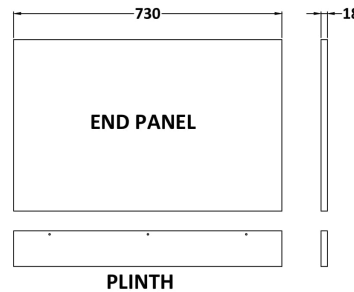

Sales Code: OFG471

Description: 750 Bath End Panel

Product Dimensions

Height (mm):	560
Width (mm):	730
Depth (mm):	36
Nett Weight (kg):	8.6

Packaging Dimensions

Height (mm):	760
Width (mm):	590
Depth (mm):	30
Gross Weight (kg):	8.9

Packaging Data

Box Colour:	Brown Cardboard Box
Box Qty:	1
Label Size:	140 x 20
Label Colour:	White Label
Label Qty:	2

Outer Box Dimensions (If Applicable)

Height (mm):	
Width (mm):	
Depth (mm):	
Gross Weight (kg):	
Barcode:	5056211848103