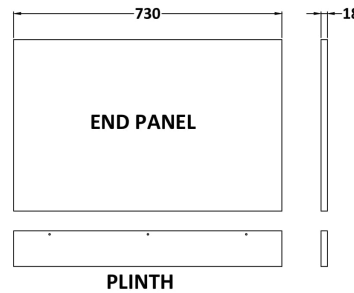

Sales Code: OFG471

Description: 750 Bath End Panel

Product Dimensions

Height (mm):	560
Width (mm):	730
Depth (mm):	36
Nett Weight (kg):	8.6

Packaging Dimensions

Height (mm):	760
Width (mm):	590
Depth (mm):	30
Gross Weight (kg):	8.9

Packaging Data

Box Colour:	Brown Cardboard Box
Box Qty:	1
Label Size:	140 x 20
Label Colour:	White Label
Label Qty:	2

Outer Box Dimensions (If Applicable)

Height (mm):	
Width (mm):	
Depth (mm):	
Gross Weight (kg):	
Barcode:	5056211848103