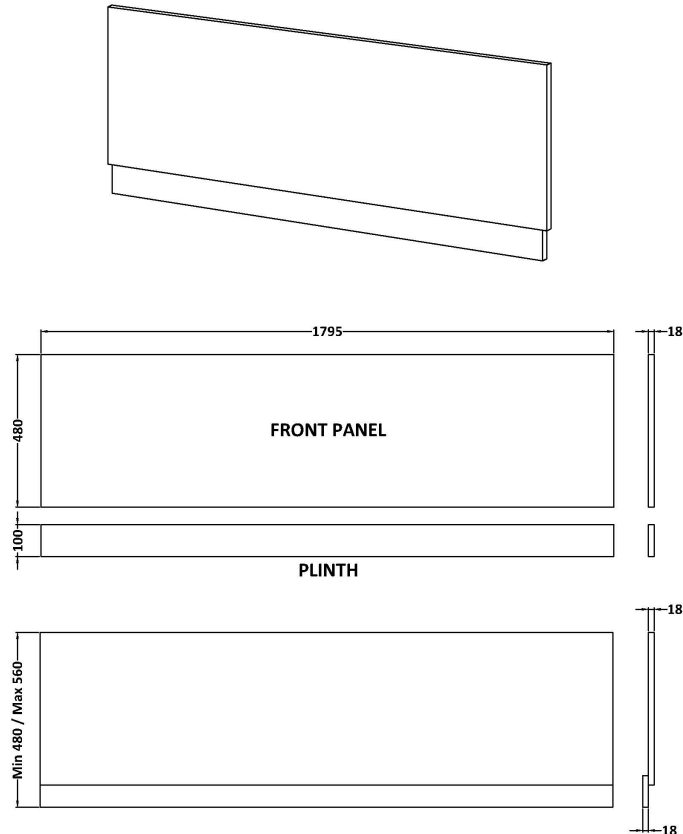

Sales Code: OFG478

Description: 1800 Bath Front Panel

Product Dimensions

Height (mm):	560
Width (mm):	1795
Depth (mm):	36
Nett Weight (kg):	12.5

Packaging Dimensions

Height (mm):	30
Width (mm):	590
Depth (mm):	1810
Gross Weight (kg):	13.28

Packaging Data

Box Colour:	Brown Cardboard Box
Box Qty:	1
Label Size:	140 x 20
Label Colour:	White Label
Label Qty:	2

Outer Box Dimensions (If Applicable)

Height (mm):	
Width (mm):	
Depth (mm):	
Gross Weight (kg):	
Barcode:	5056211848080

Product Details

Country of Origin:	China
Fitting Instruction:	No
CE & UKCA:	N/A
FSC Certified Materials:	Yes
Colour:	Gloss Grey Mist
Construction Method:	Screws Only
Construction Type:	Flat-Pack
Cabinet Finish:	Not Applicable
Fascia Finish:	MFC Gloss
Cabinet Thickness (mm):	
Fascia Thickness (mm):	18
Drawer Included:	Not Applicable
Drawer Type:	Not Applicable
No of Shelves:	Not Applicable
Hinge Type:	Not Applicable
Hinge Included:	Not Applicable
Adjustable Legs:	Not Applicable
Fixings Included:	Yes
Handle Style:	Not Applicable
Waste Shroud:	Not Applicable
Handle Included:	Not Applicable
Handle Type:	Not Applicable