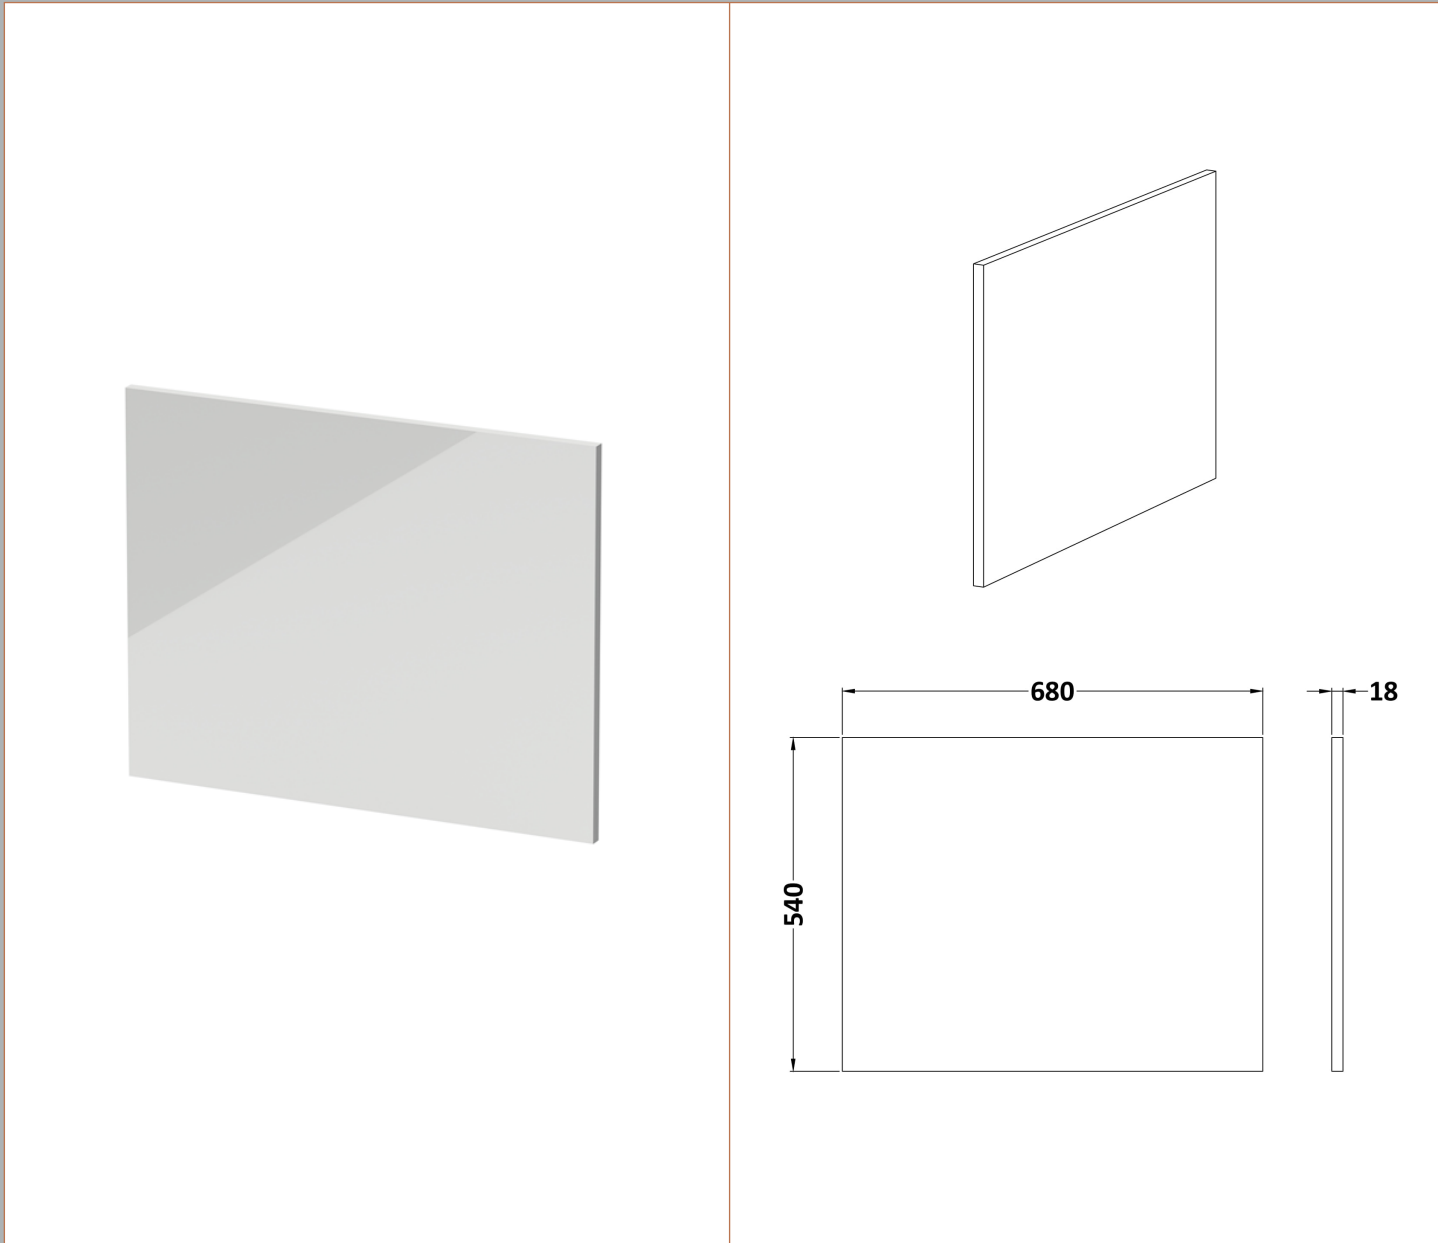

Sales Code: OFG479

Description: Square Shower Bath End Panel

Product Dimensions

Height (mm):	540
Width (mm):	680
Depth (mm):	18
Nett Weight (kg):	8.5

Packaging Dimensions

Height (mm):	30
Width (mm):	700
Depth (mm):	555
Gross Weight (kg):	8.5

Packaging Data

Box Colour:	Brown Cardboard Box
Box Qty:	1
Label Size:	140 x 20
Label Colour:	White Label
Label Qty:	2

Outer Box Dimensions (If Applicable)

Height (mm):	
Width (mm):	
Depth (mm):	
Gross Weight (kg):	
Barcode:	5056211848134

Product Details

Country of Origin:	China
Fitting Instruction:	No
CE & UKCA:	N/A
FSC Certified Materials:	Yes
Colour:	Gloss Grey Mist
Construction Method:	Not Applicable
Construction Type:	Flat-Pack
Cabinet Finish:	Not Applicable
Fascia Finish:	MFC Gloss
Cabinet Thickness (mm):	
Fascia Thickness (mm):	18
Drawer Included:	Not Applicable
Drawer Type:	Not Applicable
No of Shelves:	Not Applicable
Hinge Type:	Not Applicable
Hinge Included:	Not Applicable
Adjustable Legs:	Not Applicable
Fixings Included:	No
Handle Style:	Not Applicable
Waste Shroud:	Not Applicable
Handle Included:	Not Applicable
Handle Type:	Not Applicable