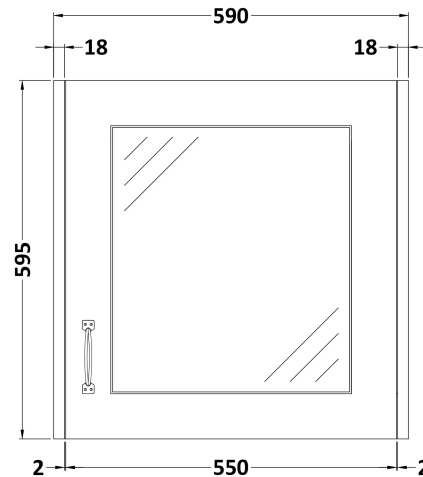

Sales Code: OLF113

Description: 600 Single Door Mirror Unit

Product Dimensions

Height (mm):	595
Width (mm):	590
Depth (mm):	162
Nett Weight (kg):	14.7

Packaging Dimensions

Height (mm):	190
Width (mm):	610
Depth (mm):	625
Gross Weight (kg):	15

Packaging Data

Box Colour:	Brown Cardboard Box
Box Qty:	1
Label Size:	100 x 50
Label Colour:	White Label
Label Qty:	2

Outer Box Dimensions (If Applicable)

Height (mm):	
Width (mm):	
Depth (mm):	
Gross Weight (kg):	
Barcode:	5055275812860

Product Details

Country of Origin:	United Kingdom
Fitting Instruction:	No
CE Certification:	Yes
FSC Certified Materials:	Yes
Colour:	White Ash
Construction Method:	Cam & Wood Dowel
Construction Type:	Rigid
Cabinet Finish:	MFC Textured Woodgrain
Fascia Finish:	Mdf Vinyl Textured Woodgrain
Cabinet Thickness (mm):	18
Fascia Thickness (mm):	18
Drawer Included:	No
Drawer Type:	Not Applicable
No of Shelves:	1
Hinge Type:	110 Degree Inset Clip-On S/C
Hinge Included:	Yes
Adjustable Legs:	No
Fixings Included:	No
Handle Style:	Traditional
Waste Shroud:	No
Handle Included:	Yes
Handle Type:	Strap