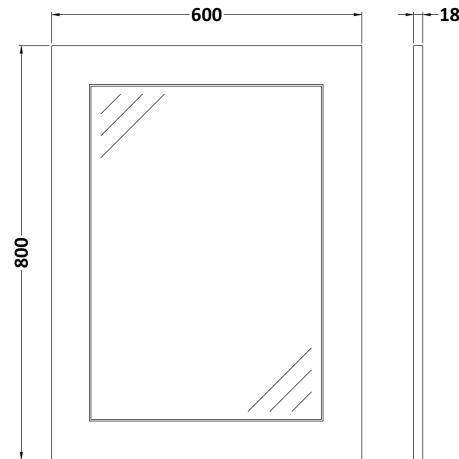

Sales Code: OLF114

Description: 600 X 800 Flat Mirror

Product Dimensions

Height (mm):	800
Width (mm):	600
Depth (mm):	58
Nett Weight (kg):	8.5

Packaging Dimensions

Height (mm):	825
Width (mm):	615
Depth (mm):	90
Gross Weight (kg):	8.5

Packaging Data

Box Colour:	Brown Cardboard Box
Box Qty:	1
Label Size:	100 x 50
Label Colour:	White Label
Label Qty:	1

Outer Box Dimensions (If Applicable)

Height (mm):	
Width (mm):	
Depth (mm):	
Gross Weight (kg):	
Barcode:	5056211851509

Product Details

Country of Origin:	United Kingdom
Fitting Instruction:	No
CE & UKCA:	Yes
FSC Certified Materials:	Yes
Colour:	White Ash
Construction Method:	Cam & Wood Dowel
Construction Type:	Rigid
Cabinet Finish:	Not Applicable
Fascia Finish:	Mdf Vinyl Textured Woodgrain
Cabinet Thickness (mm):	
Fascia Thickness (mm):	18
Drawer Included:	Not Applicable
Drawer Type:	Not Applicable
No of Shelves:	0
Hinge Type:	Not Applicable
Hinge Included:	Not Applicable
Adjustable Legs:	Not Applicable
Fixings Included:	Yes
Handle Style:	Not Applicable
Waste Shroud:	Not Applicable
Handle Included:	Not Applicable
Handle Type:	Not Applicable