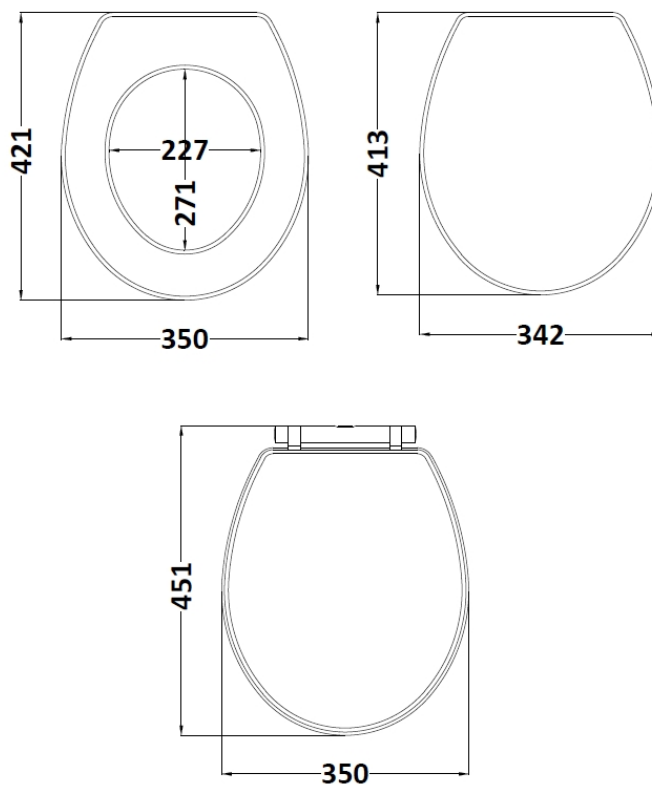

Sales Code: OLF199

Description: Carlton Toilet Seat

Product Dimensions

Length (mm):	451
Width (mm):	350
Height (mm):	60
Nett Weight (kg):	3

Packaging Dimensions

Length (mm):	480
Width (mm):	380
Height (mm):	60
Gross Weight (kg):	3

Packaging Data

Box Colour:	Brown Cardboard Box
Box Qty:	1
Label Size:	100 x 50
Label Colour:	White Label
Label Qty:	2

Outer Box Dimensions (If Applicable)

Length (mm):	
Width (mm):	
Height (mm):	
Gross Weight (kg):	
Barcode:	5056211851820

Product Details

Country of Origin:	United Kingdom
Fitting Instruction:	No
CE & UKCA:	Yes
Product Material:	Mdf Vinyl
Seat Type:	Round
Seat Function:	Soft Close
Hinge Centres (Min):	150
Hinge Centres (Max):	186
Hinge Material:	Zinc Alloy
Colour/Finish:	White Ash
Fixing Method:	Top Fix