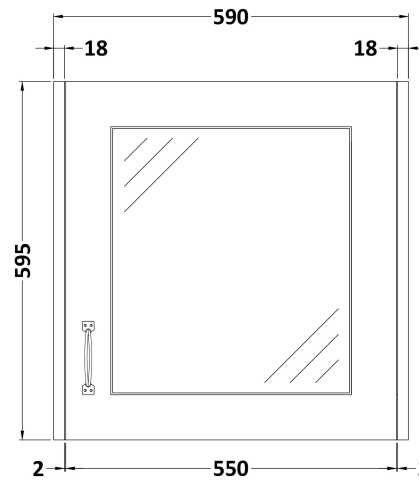

Sales Code: OLF213

Description: 600 Single Door Mirror Unit

Product Dimensions

Height (mm):	595
Width (mm):	590
Depth (mm):	162
Nett Weight (kg):	14.7

Packaging Dimensions

Height (mm):	640
Width (mm):	610
Depth (mm):	180
Gross Weight (kg):	15

Packaging Data

Box Colour:	Brown Cardboard Box
Box Qty:	1
Label Size:	100 x 50
Label Colour:	White Label
Label Qty:	2

Outer Box Dimensions (If Applicable)

Height (mm):	
Width (mm):	
Depth (mm):	
Gross Weight (kg):	
Barcode:	5055275812877

Product Details

Country of Origin:	United Kingdom
Fitting Instruction:	No
CE & UKCA:	Yes
FSC Certified Materials:	Yes
Colour:	Stone Grey
Construction Method:	Cam & Wood Dowel
Construction Type:	Rigid
Cabinet Finish:	MFC Textured Woodgrain
Fascia Finish:	Mdf Vinyl Textured Woodgrain
Cabinet Thickness (mm):	18
Fascia Thickness (mm):	18
Drawer Included:	No
Drawer Type:	Not Applicable
No of Shelves:	1
Hinge Type:	110 Degree Inset Clip-On S/C
Hinge Included:	Yes
Adjustable Legs:	No
Fixings Included:	No
Handle Style:	Traditional
Waste Shroud:	No
Handle Included:	Yes
Handle Type:	Strap