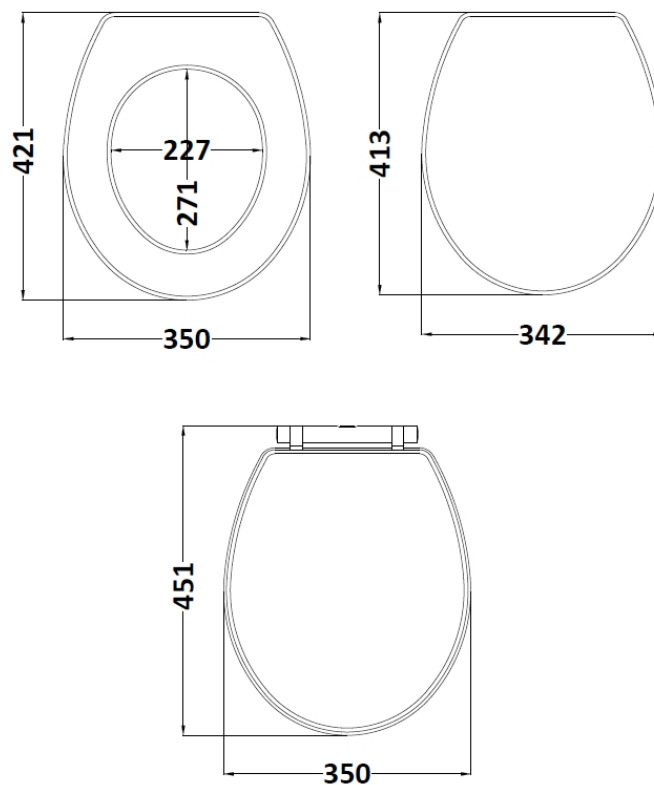

Sales Code: OLF299

Description: Carlton Toilet Seat

Product Dimensions

Length (mm):	451
Width (mm):	350
Height (mm):	60
Nett Weight (kg):	3

Packaging Dimensions

Length (mm):	480
Width (mm):	380
Height (mm):	60
Gross Weight (kg):	3

Packaging Data

Box Colour:	Brown Cardboard Box
Box Qty:	1
Label Size:	x
Label Colour:	White Label
Label Qty:	1

Outer Box Dimensions (If Applicable)

Length (mm):	
Width (mm):	
Height (mm):	
Gross Weight (kg):	
Barcode:	5056211851837

Product Details

Country of Origin:	United Kingdom
Fitting Instruction:	No
CE & UKCA:	Yes
Product Material:	Mdf Vinyl
Seat Type:	Round
Seat Function:	Soft Close
Hinge Centres (Min):	150
Hinge Centres (Max):	186
Hinge Material:	Zinc Alloy
Colour/Finish:	Stone Grey
Fixing Method:	Top Fix