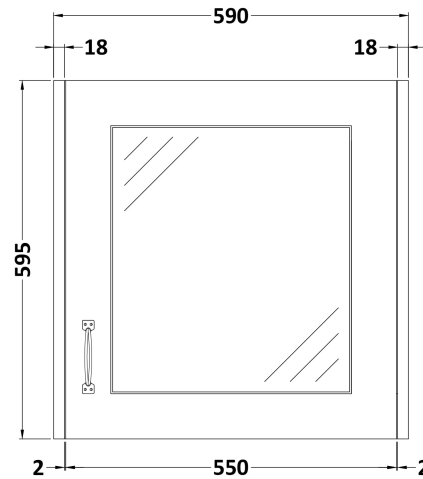

Sales Code: OLF413

Description: 600 Single Door Mirror Unit

Product Dimensions

Height (mm):	595
Width (mm):	590
Depth (mm):	162
Nett Weight (kg):	14.7

Packaging Dimensions

Height (mm):	640
Width (mm):	610
Depth (mm):	180
Gross Weight (kg):	15

Packaging Data

Box Colour:	Brown Cardboard Box
Box Qty:	1
Label Size:	100 x 50
Label Colour:	White Label
Label Qty:	2

Outer Box Dimensions (If Applicable)

Height (mm):	
Width (mm):	
Depth (mm):	
Gross Weight (kg):	
Barcode:	5056211847441

Product Details

Country of Origin:	United Kingdom
Fitting Instruction:	No
CE Certification:	Yes
FSC Certified Materials:	Yes
Colour:	Royal Grey
Construction Method:	Cam & Wood Dowel
Construction Type:	Rigid
Cabinet Finish:	MFC Textured Woodgrain
Fascia Finish:	Mdf Vinyl Textured Woodgrain
Cabinet Thickness (mm):	18
Fascia Thickness (mm):	18
Drawer Included:	No
Drawer Type:	Not Applicable
No of Shelves:	1
Hinge Type:	110 Degree Inset Clip-On S/C
Hinge Included:	Yes
Adjustable Legs:	No
Fixings Included:	Yes
Handle Style:	Traditional
Waste Shroud:	No
Handle Included:	Yes
Handle Type:	Strap