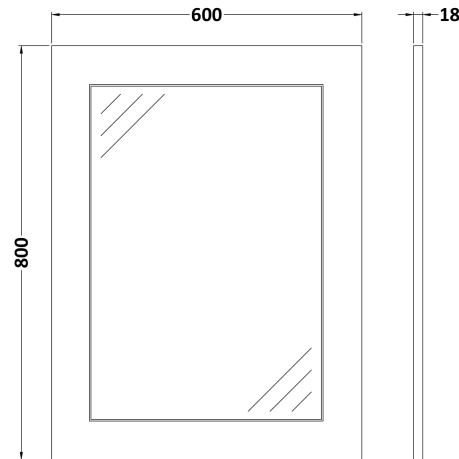

Sales Code: OLF414

Description: 600 X 800 Flat Mirror

Product Dimensions

Height (mm):	800
Width (mm):	600
Depth (mm):	58
Nett Weight (kg):	8.5

Packaging Dimensions

Height (mm):	825
Width (mm):	615
Depth (mm):	90
Gross Weight (kg):	8.5

Packaging Data

Box Colour:	Brown Cardboard Box
Box Qty:	1
Label Size:	100 x 50
Label Colour:	White Label
Label Qty:	1

Outer Box Dimensions (If Applicable)

Height (mm):	
Width (mm):	
Depth (mm):	
Gross Weight (kg):	
Barcode:	5056211851493

Product Details

Country of Origin:	United Kingdom
Fitting Instruction:	No
CE & UKCA:	Yes
FSC Certified Materials:	Yes
Colour:	Royal Grey
Construction Method:	Cam & Wood Dowel
Construction Type:	Rigid
Cabinet Finish:	Not Applicable
Fascia Finish:	Mdf Vinyl Textured Woodgrain
Cabinet Thickness (mm):	
Fascia Thickness (mm):	18
Drawer Included:	Not Applicable
Drawer Type:	Not Applicable
No of Shelves:	0
Hinge Type:	Not Applicable
Hinge Included:	Not Applicable
Adjustable Legs:	Not Applicable
Fixings Included:	Yes
Handle Style:	Not Applicable
Waste Shroud:	Not Applicable
Handle Included:	Not Applicable
Handle Type:	Not Applicable