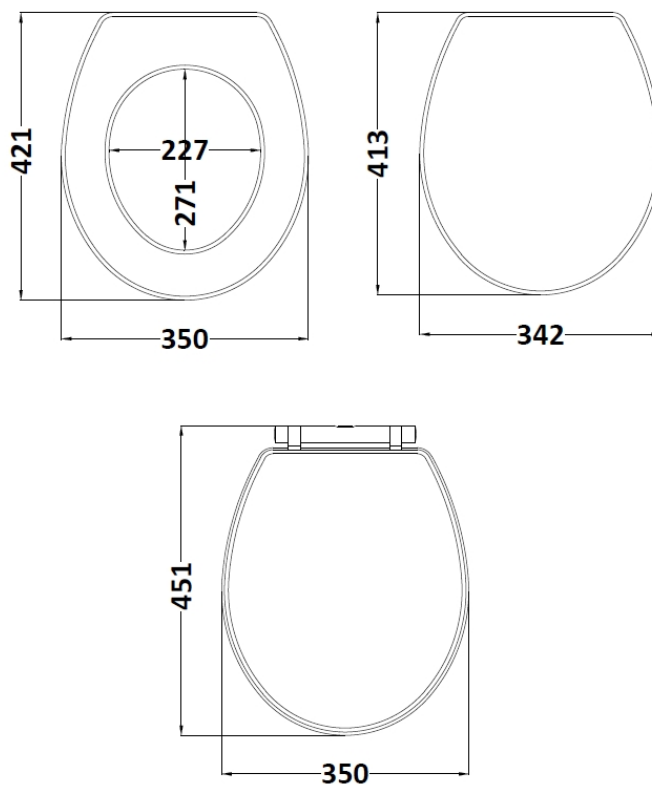

Sales Code: OLF499

Description: Carlton Toilet Seat

Product Dimensions

Length (mm):	451
Width (mm):	350
Height (mm):	60
Nett Weight (kg):	3

Packaging Dimensions

Length (mm):	480
Width (mm):	380
Height (mm):	60
Gross Weight (kg):	3

Packaging Data

Box Colour:	Brown Cardboard Box
Box Qty:	1
Label Size:	x
Label Colour:	White Label
Label Qty:	1

Outer Box Dimensions (If Applicable)

Length (mm):	
Width (mm):	
Height (mm):	
Gross Weight (kg):	
Barcode:	5056211851813

Product Details

Country of Origin:	United Kingdom
Fitting Instruction:	No
CE & UKCA:	Yes
Product Material:	Mdf Vinyl
Seat Type:	Round
Seat Function:	Soft Close
Hinge Centres (Min):	150
Hinge Centres (Max):	186
Hinge Material:	Zinc Alloy
Colour/Finish:	Royal Grey
Fixing Method:	Top Fix