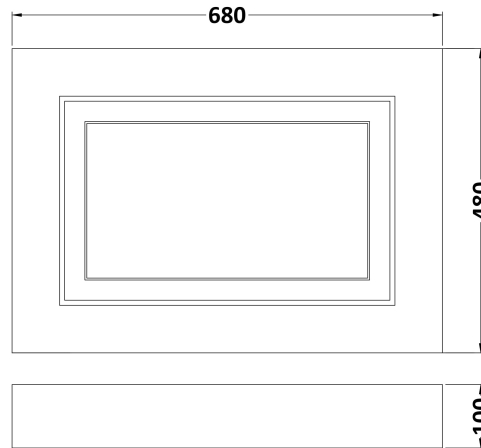

Sales Code: OLP111

Description: 700 Bath End Panel

Product Dimensions

Height (mm):	560
Width (mm):	680
Depth (mm):	18
Nett Weight (kg):	5.3

Packaging Dimensions

Height (mm):	695
Width (mm):	600
Depth (mm):	30
Gross Weight (kg):	5.7

Packaging Data

Box Colour:	Brown Cardboard Box
Box Qty:	1
Label Size:	140 x 20
Label Colour:	White Label
Label Qty:	2

Outer Box Dimensions (If Applicable)

Height (mm):	
Width (mm):	
Depth (mm):	
Gross Weight (kg):	
Barcode:	5055275813010

Product Details

Country of Origin:	United Kingdom
Fitting Instruction:	No
CE & UKCA:	N/A
FSC Certified Materials:	Yes
Colour:	White Ash
Construction Method:	Screws Only
Construction Type:	Flat-Pack
Cabinet Finish:	Not Applicable
Fascia Finish:	Mdf Vinyl Textured Woodgrain
Cabinet Thickness (mm):	
Fascia Thickness (mm):	18
Drawer Included:	Not Applicable
Drawer Type:	Not Applicable
No of Shelves:	0
Hinge Type:	Not Applicable
Hinge Included:	Not Applicable
Adjustable Legs:	No
Fixings Included:	No
Handle Style:	Not Applicable
Waste Shroud:	No
Handle Included:	Not Applicable
Handle Type:	Not Applicable