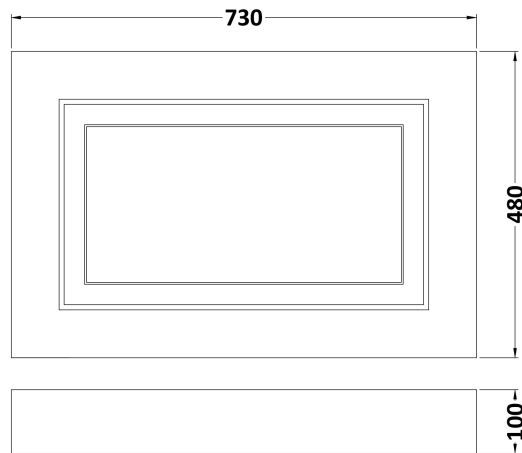

Sales Code: OLP112

Description: 750 Bath End Panel

Product Dimensions

| | |
|-------------------|-----|
| Height (mm): | 560 |
| Width (mm): | 730 |
| Depth (mm): | 18 |
| Nett Weight (kg): | 6.2 |

Packaging Dimensions

| | |
|--------------------|-----|
| Height (mm): | 750 |
| Width (mm): | 600 |
| Depth (mm): | 30 |
| Gross Weight (kg): | 6.6 |

Packaging Data

| | |
|---------------|---------------------|
| Box Colour: | Brown Cardboard Box |
| Box Qty: | 1 |
| Label Size: | 140 x 20 |
| Label Colour: | White Label |
| Label Qty: | 2 |

Outer Box Dimensions (If Applicable)

| | |
|--------------------|---------------|
| Height (mm): | |
| Width (mm): | |
| Depth (mm): | |
| Gross Weight (kg): | |
| Barcode: | 5055275813041 |

Product Details

| | |
|--------------------------|------------------------------|
| Country of Origin: | United Kingdom |
| Fitting Instruction: | No |
| CE & UKCA: | N/A |
| FSC Certified Materials: | Yes |
| Colour: | White Ash |
| Construction Method: | Screws Only |
| Construction Type: | Flat-Pack |
| Cabinet Finish: | Not Applicable |
| Fascia Finish: | Mdf Vinyl Textured Woodgrain |
| Cabinet Thickness (mm): | |
| Fascia Thickness (mm): | 18 |
| Drawer Included: | Not Applicable |
| Drawer Type: | Not Applicable |
| No of Shelves: | 0 |
| Hinge Type: | Not Applicable |
| Hinge Included: | Not Applicable |
| Adjustable Legs: | No |
| Fixings Included: | No |
| Handle Style: | Not Applicable |
| Waste Shroud: | No |
| Handle Included: | Not Applicable |
| Handle Type: | Not Applicable |