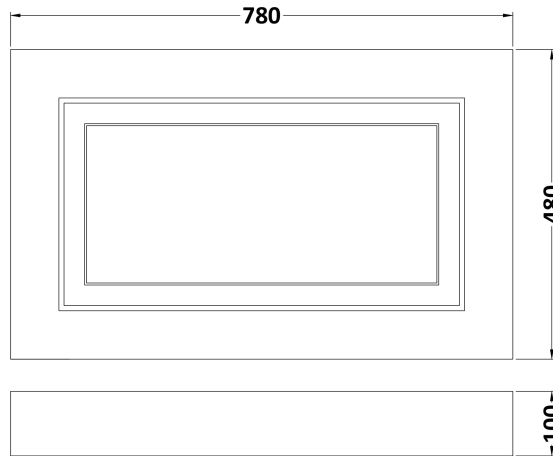

Sales Code: OLP113

Description: 800 Bath End Panel

Product Dimensions

Height (mm):	560
Width (mm):	780
Depth (mm):	18
Nett Weight (kg):	6.4

Packaging Dimensions

Height (mm):	820
Width (mm):	600
Depth (mm):	30
Gross Weight (kg):	6.8

Packaging Data

Box Colour:	Brown Cardboard Box
Box Qty:	1
Label Size:	140 x 20
Label Colour:	White Label
Label Qty:	2

Outer Box Dimensions (If Applicable)

Height (mm):	
Width (mm):	
Depth (mm):	
Gross Weight (kg):	
Barcode:	5055275813072

Product Details

Country of Origin:	United Kingdom
Fitting Instruction:	No
CE & UKCA:	N/A
FSC Certified Materials:	Yes
Colour:	White Ash
Construction Method:	Screws Only
Construction Type:	Flat-Pack
Cabinet Finish:	Not Applicable
Fascia Finish:	Mdf Vinyl Textured Woodgrain
Cabinet Thickness (mm):	
Fascia Thickness (mm):	18
Drawer Included:	Not Applicable
Drawer Type:	Not Applicable
No of Shelves:	0
Hinge Type:	Not Applicable
Hinge Included:	Not Applicable
Adjustable Legs:	No
Fixings Included:	No
Handle Style:	Not Applicable
Waste Shroud:	No
Handle Included:	Not Applicable
Handle Type:	Not Applicable