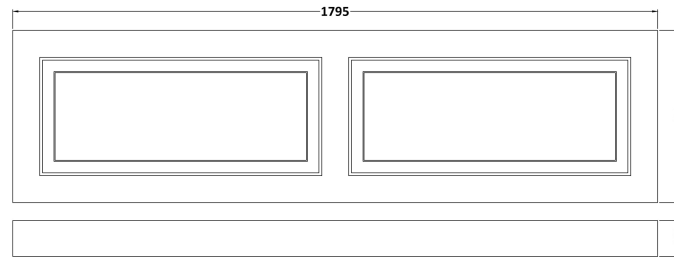

Sales Code: OLP207

Description: 1800 Bath Front Panel

Product Dimensions

Height (mm):	560
Width (mm):	1795
Depth (mm):	18
Nett Weight (kg):	14.5

Packaging Dimensions

Height (mm):	1820
Width (mm):	600
Depth (mm):	30
Gross Weight (kg):	14.5

Packaging Data

Box Colour:	Brown Cardboard Box
Box Qty:	1
Label Size:	140 x 20
Label Colour:	White Label
Label Qty:	2

Outer Box Dimensions (If Applicable)

Height (mm):	
Width (mm):	
Depth (mm):	
Gross Weight (kg):	
Barcode:	5055275812990

Product Details

Country of Origin:	United Kingdom
Fitting Instruction:	No
CE & UKCA:	N/A
FSC Certified Materials:	Yes
Colour:	Stone Grey
Construction Method:	Screws Only
Construction Type:	Flat-Pack
Cabinet Finish:	Not Applicable
Fascia Finish:	Mdf Vinyl Textured Woodgrain
Cabinet Thickness (mm):	
Fascia Thickness (mm):	18
Drawer Included:	Not Applicable
Drawer Type:	Not Applicable
No of Shelves:	0
Hinge Type:	Not Applicable
Hinge Included:	Not Applicable
Adjustable Legs:	No
Fixings Included:	No
Handle Style:	Not Applicable
Waste Shroud:	No
Handle Included:	Not Applicable
Handle Type:	Not Applicable