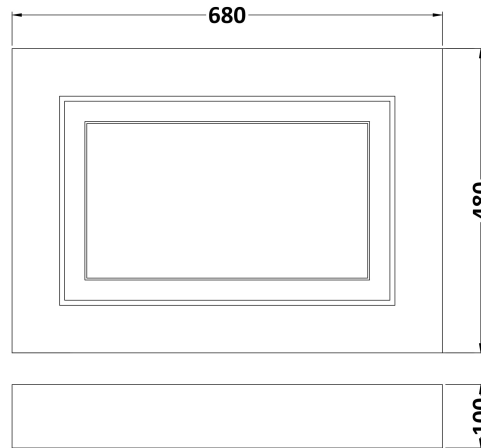

Sales Code: OLP211

Description: 700 Bath End Panel

Product Dimensions

Height (mm):	560
Width (mm):	680
Depth (mm):	18
Nett Weight (kg):	5.3

Packaging Dimensions

Height (mm):	695
Width (mm):	600
Depth (mm):	30
Gross Weight (kg):	5.7

Packaging Data

Box Colour:	Brown Cardboard Box
Box Qty:	1
Label Size:	140 x 20
Label Colour:	White Label
Label Qty:	2

Outer Box Dimensions (If Applicable)

Height (mm):	
Width (mm):	
Depth (mm):	
Gross Weight (kg):	
Barcode:	5055275813027

Product Details

Country of Origin:	United Kingdom
Fitting Instruction:	No
CE & UKCA:	N/A
FSC Certified Materials:	Yes
Colour:	Stone Grey
Construction Method:	Screws Only
Construction Type:	Flat-Pack
Cabinet Finish:	Not Applicable
Fascia Finish:	Mdf Vinyl Textured Woodgrain
Cabinet Thickness (mm):	
Fascia Thickness (mm):	18
Drawer Included:	Not Applicable
Drawer Type:	Not Applicable
No of Shelves:	0
Hinge Type:	Not Applicable
Hinge Included:	Not Applicable
Adjustable Legs:	No
Fixings Included:	No
Handle Style:	Not Applicable
Waste Shroud:	No
Handle Included:	Not Applicable
Handle Type:	Not Applicable