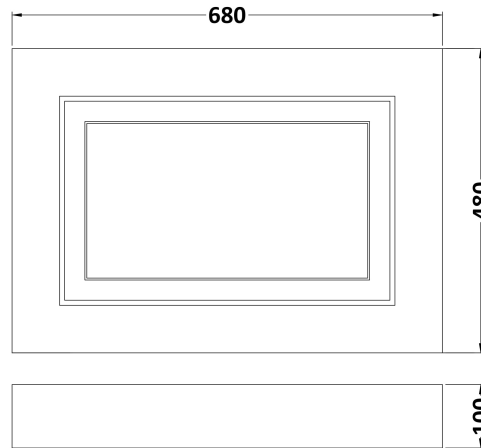

Sales Code: OLP212

Description: 750 Bath End Panel

Product Dimensions

Height (mm):	560
Width (mm):	730
Depth (mm):	18
Nett Weight (kg):	6.2

Packaging Dimensions

Height (mm):	750
Width (mm):	600
Depth (mm):	30
Gross Weight (kg):	6.6

Packaging Data

Box Colour:	Brown Cardboard Box
Box Qty:	1
Label Size:	140 x 20
Label Colour:	White Label
Label Qty:	2

Outer Box Dimensions (If Applicable)

Height (mm):	
Width (mm):	
Depth (mm):	
Gross Weight (kg):	
Barcode:	5055275813058

Product Details

Country of Origin:	United Kingdom
Fitting Instruction:	No
CE & UKCA:	N/A
FSC Certified Materials:	Yes
Colour:	Stone Grey
Construction Method:	Screws Only
Construction Type:	Flat-Pack
Cabinet Finish:	Not Applicable
Fascia Finish:	Mdf Vinyl Textured Woodgrain
Cabinet Thickness (mm):	
Fascia Thickness (mm):	18
Drawer Included:	Not Applicable
Drawer Type:	Not Applicable
No of Shelves:	0
Hinge Type:	Not Applicable
Hinge Included:	Not Applicable
Adjustable Legs:	No
Fixings Included:	No
Handle Style:	Not Applicable
Waste Shroud:	No
Handle Included:	Not Applicable
Handle Type:	Not Applicable