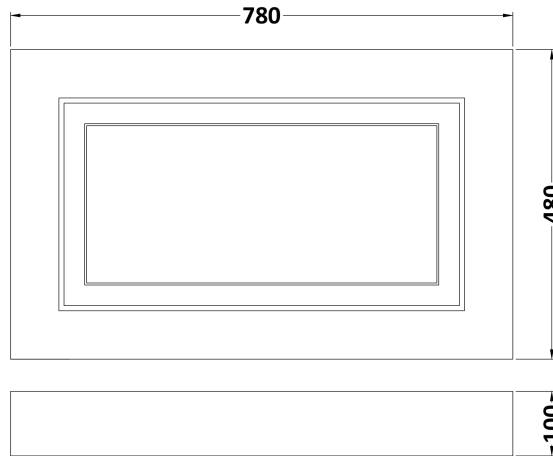

Sales Code: OLP213

Description: 800 Bath End Panel

Product Dimensions

Height (mm):	560
Width (mm):	780
Depth (mm):	18
Nett Weight (kg):	6.4

Packaging Dimensions

Height (mm):	820
Width (mm):	600
Depth (mm):	30
Gross Weight (kg):	6.8

Packaging Data

Box Colour:	Brown Cardboard Box
Box Qty:	1
Label Size:	140 x 20
Label Colour:	White Label
Label Qty:	2

Outer Box Dimensions (If Applicable)

Height (mm):	
Width (mm):	
Depth (mm):	
Gross Weight (kg):	
Barcode:	5055275813089

Product Details

Country of Origin:	United Kingdom
Fitting Instruction:	No
CE & UKCA:	N/A
FSC Certified Materials:	Yes
Colour:	Stone Grey
Construction Method:	Screws Only
Construction Type:	Flat-Pack
Cabinet Finish:	Not Applicable
Fascia Finish:	Mdf Vinyl Textured Woodgrain
Cabinet Thickness (mm):	
Fascia Thickness (mm):	18
Drawer Included:	Not Applicable
Drawer Type:	Not Applicable
No of Shelves:	0
Hinge Type:	Not Applicable
Hinge Included:	Not Applicable
Adjustable Legs:	No
Fixings Included:	No
Handle Style:	Not Applicable
Waste Shroud:	No
Handle Included:	Not Applicable
Handle Type:	Not Applicable