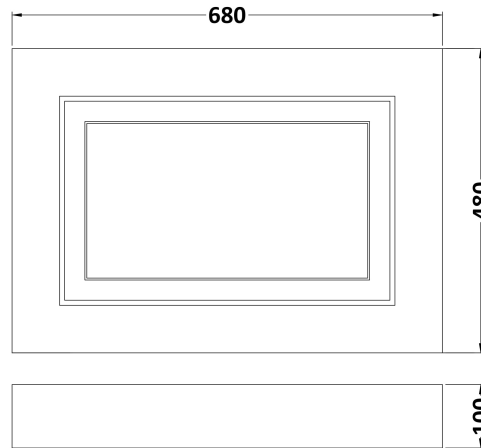

### Product Dimensions

Height (mm):	560
Width (mm):	680
Depth (mm):	18
Nett Weight (kg):	5.3

### Packaging Dimensions

Height (mm):	695
Width (mm):	600
Depth (mm):	30
Gross Weight (kg):	5.7

### Packaging Data

Box Colour:	Brown Cardboard Box
Box Qty:	1
Label Size:	140 x 20
Label Colour:	White Label
Label Qty:	2

### Outer Box Dimensions (If Applicable)

Height (mm):	
Width (mm):	
Depth (mm):	
Gross Weight (kg):	
Barcode:	5056211847502