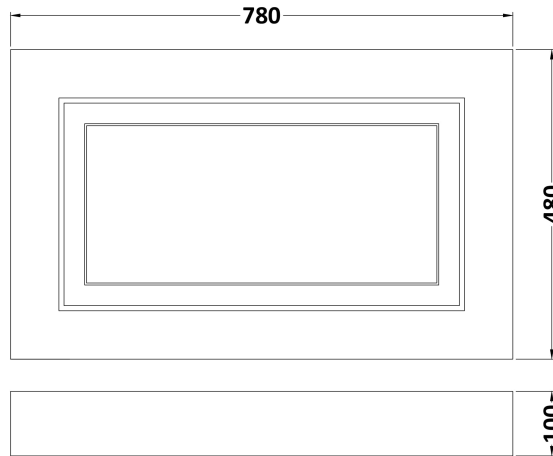

Sales Code: OLP413

Description: 800 Bath End Panel

Product Dimensions

Height (mm):	560
Width (mm):	780
Depth (mm):	18
Nett Weight (kg):	6.4

Packaging Dimensions

Height (mm):	820
Width (mm):	600
Depth (mm):	30
Gross Weight (kg):	6.8

Packaging Data

Box Colour:	Brown Cardboard Box
Box Qty:	1
Label Size:	140 x 20
Label Colour:	White Label
Label Qty:	2

Outer Box Dimensions (If Applicable)

Height (mm):	
Width (mm):	
Depth (mm):	
Gross Weight (kg):	
Barcode:	5056211847526

Product Details

Country of Origin:	United Kingdom
Fitting Instruction:	No
CE & UKCA:	N/A
FSC Certified Materials:	Yes
Colour:	Royal Grey
Construction Method:	Screws Only
Construction Type:	Flat-Pack
Cabinet Finish:	Not Applicable
Fascia Finish:	Mdf Vinyl Textured Woodgrain
Cabinet Thickness (mm):	
Fascia Thickness (mm):	18
Drawer Included:	Not Applicable
Drawer Type:	Not Applicable
No of Shelves:	0
Hinge Type:	Not Applicable
Hinge Included:	Not Applicable
Adjustable Legs:	No
Fixings Included:	No
Handle Style:	Not Applicable
Waste Shroud:	No
Handle Included:	Not Applicable
Handle Type:	Not Applicable