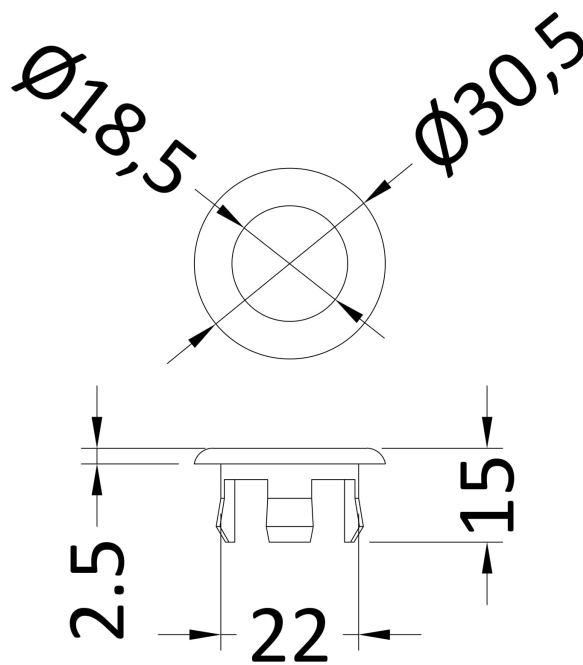

Sales Code: OVFL07

Description: Round Overflow Cover

Product Dimensions

Length (mm):	
Width (mm):	
Height (mm):	
Depth (mm):	
Nett Weight (kg):	0.2

Packaging Dimensions

Height (mm):	30
Width (mm):	30
Depth (mm):	30
Gross Weight (kg):	0.2

Packaging Data

Box Colour:	
Box Qty:	
Label Size:	x
Label Colour:	
Label Qty:	

Outer Box Dimensions (If Applicable)

Height (mm):	
Width (mm):	
Length (mm):	
Depth (mm):	
Gross Weight (kg):	
Barcode:	5056462626192

Product Details

Country of Origin:	China
Fitting Instruction:	No
CE & UKCA:	
Product Material:	Brass/ABS
Heating Element Wattage:	Not Applicable
Colour/Finish:	Brushed Pewter
Product Diameter:	
Connection Size:	N/A