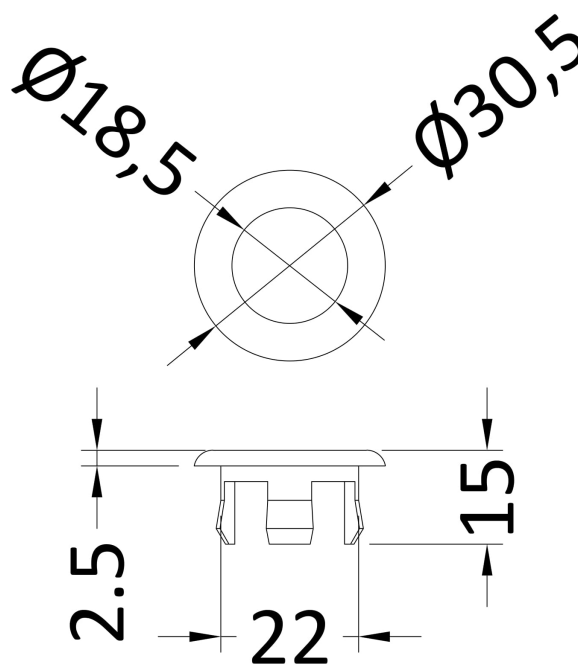

### Product Dimensions

Length (mm):	
Width (mm):	30
Height (mm):	30
Depth (mm):	15
Nett Weight (kg):	0.2

### Packaging Dimensions

Height (mm):	30
Width (mm):	30
Depth (mm):	30
Gross Weight (kg):	0.2

### Outer Box Dimensions (If Applicable)

Height (mm):	
Width (mm):	
Length (mm):	
Depth (mm):	
Gross Weight (kg):	
Barcode:	5056678477045

### Product Details

Country of Origin:	China
Fitting Instruction:	No
CE & UKCA:	
Product Material:	ABS
Heating Element Wattage:	Not Applicable
Colour/Finish:	Brushed Bronze
Product Diameter:	30mm
Connection Size:	N/A