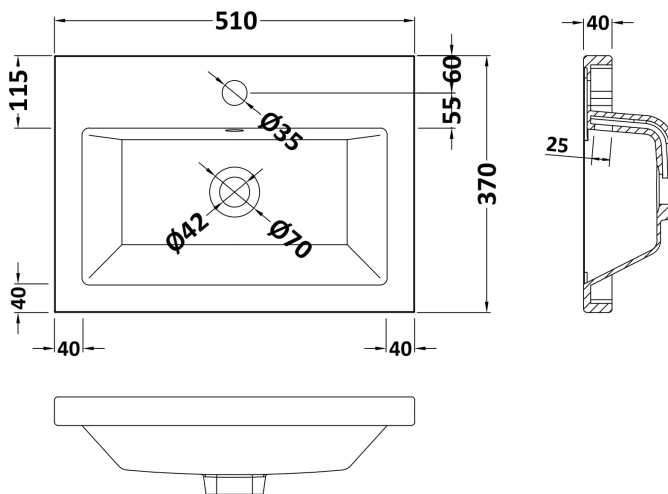

Packaging Dimensions

Height (mm):	835
Width (mm):	520
Depth (mm):	355
Gross Weight (kg):	17.5

Packaging Data

Box Colour:	Brown Cardboard Box
Box Qty:	1
Label Size:	100 x 50
Label Colour:	White Label
Label Qty:	2

Outer Box Dimensions (If Applicable)

Height (mm):	
Width (mm):	
Depth (mm):	
Gross Weight (kg):	
Barcode:	5056462611648

Product Details

Country of Origin:	United Kingdom
Fitting Instruction:	No
CE & UKCA:	N/A
FSC Certified Materials:	Yes
Colour:	Driftwood
Construction Method:	Cam & Wood Dowel
Construction Type:	Rigid
Cabinet Finish:	MFC Textured Woodgrain
Fascia Finish:	MFC Textured Woodgrain
Cabinet Thickness (mm):	18
Fascia Thickness (mm):	18
Drawer Included:	No
Drawer Type:	Not Applicable
No of Shelves:	1
Hinge Type:	95 Degree Clip-On Soft Close
Hinge Included:	Yes
Adjustable Legs:	No
Fixings Included:	Yes
Handle Style:	Contemporary
Waste Shroud:	No
Handle Included:	Yes
Handle Type:	D-Shape

Sales Code: CBM312

Description: Ceramic Rear Tap Basin 505X360

Product Dimensions

Height (mm):	150
Width (mm):	520
Depth (mm):	370
Nett Weight (kg):	9

Packaging Dimensions

Height (mm):	555
Width (mm):	420
Depth (mm):	200
Gross Weight (kg):	9

Packaging Data

Box Colour:	Brown Cardboard Box - Printed
Box Qty:	1
Label Size:	100 x 50
Label Colour:	White Label
Label Qty:	2

Outer Box Dimensions (If Applicable)

Height (mm):	
Width (mm):	
Depth (mm):	
Gross Weight (kg):	
Barcode:	5056211875819