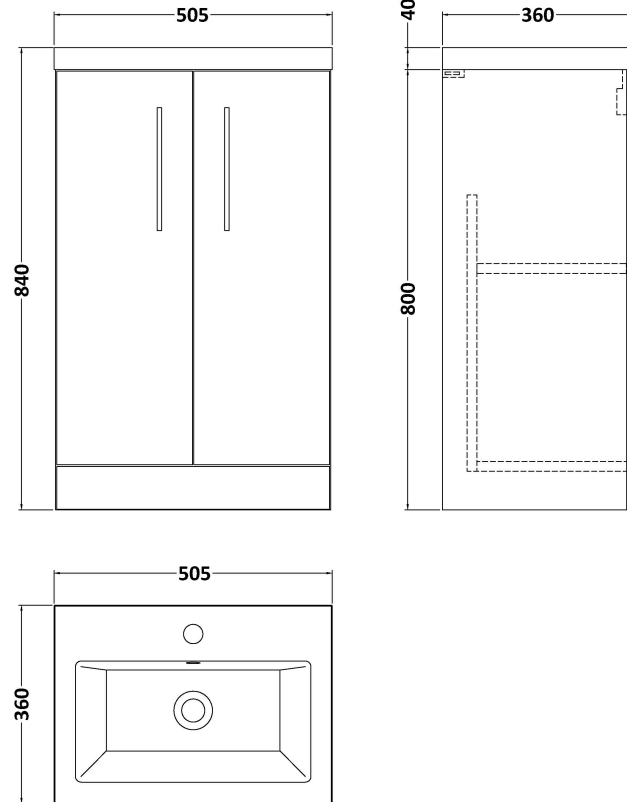

Sales Code: PAL001E

Description: 500 Fs 2-Door Vanity & Ceramic Basin

Packaging Details

Barcode: 5056462611778

Sales Code: NVF201C

Description: 500 Fs 2-Door Unit (335 Deep)

Product Dimensions

Height (mm):	800
Width (mm):	500
Depth (mm):	353
Nett Weight (kg):	17

Packaging Dimensions

Height (mm):	835
Width (mm):	520
Depth (mm):	355
Gross Weight (kg):	17.5

Packaging Data

Box Colour:	Brown Cardboard Box
Box Qty:	1
Label Size:	100 x 50
Label Colour:	White Label
Label Qty:	2

Outer Box Dimensions (If Applicable)

Height (mm):	
Width (mm):	
Depth (mm):	
Gross Weight (kg):	
Barcode:	5056462611648

Product Details

Country of Origin:	United Kingdom
Fitting Instruction:	No
CE & UKCA:	N/A
FSC Certified Materials:	Yes
Colour:	Driftwood
Construction Method:	Cam & Wood Dowel
Construction Type:	Rigid
Cabinet Finish:	MFC Textured Woodgrain
Fascia Finish:	MFC Textured Woodgrain
Cabinet Thickness (mm):	18
Fascia Thickness (mm):	18
Drawer Included:	No
Drawer Type:	Not Applicable
No of Shelves:	1
Hinge Type:	95 Degree Clip-On Soft Close
Hinge Included:	Yes
Adjustable Legs:	No
Fixings Included:	Yes
Handle Style:	Contemporary
Waste Shroud:	No
Handle Included:	Yes
Handle Type:	D-Shape

Sales Code: CBM312

Description: Ceramic Rear Tap Basin 505X360

Product Dimensions

Height (mm):	150
Width (mm):	520
Depth (mm):	370
Nett Weight (kg):	9

Packaging Dimensions

Height (mm):	555
Width (mm):	420
Depth (mm):	200
Gross Weight (kg):	9