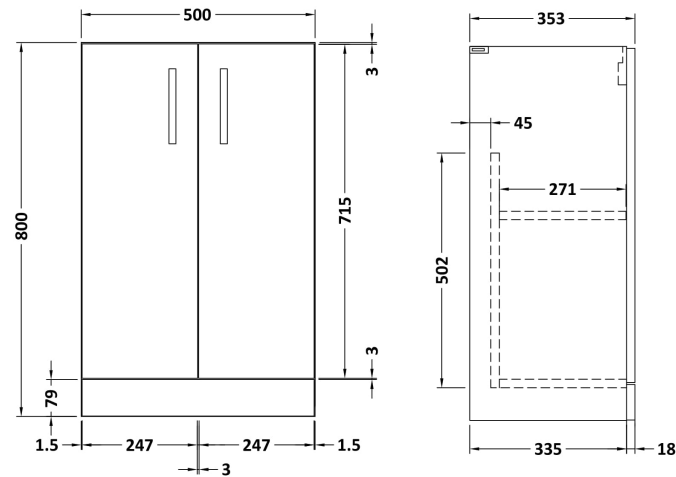

Sales Code: PAL001E

Description: 500 Fs 2-Door Vanity & Ceramic Basin

Packaging Details

Barcode: 5056462611778

Sales Code: NVF201C

Description: 500 Fs 2-Door Unit (335 Deep)

Product Dimensions

Height (mm):	800
Width (mm):	500
Depth (mm):	353
Nett Weight (kg):	17

Packaging Dimensions

Height (mm):	835
Width (mm):	520
Depth (mm):	355
Gross Weight (kg):	17.5

Packaging Data

Box Colour:	Brown Cardboard Box
Box Qty:	1
Label Size:	100 x 50
Label Colour:	White Label
Label Qty:	2

Outer Box Dimensions (If Applicable)

Height (mm):	
Width (mm):	
Depth (mm):	
Gross Weight (kg):	
Barcode:	5056462611648

Product Details

Country of Origin:	United Kingdom
Fitting Instruction:	No
CE & UKCA:	N/A
FSC Certified Materials:	Yes
Colour:	Driftwood
Construction Method:	Cam & Wood Dowel
Construction Type:	Rigid
Cabinet Finish:	MFC Textured Woodgrain
Fascia Finish:	MFC Textured Woodgrain
Cabinet Thickness (mm):	18
Fascia Thickness (mm):	18
Drawer Included:	No
Drawer Type:	Not Applicable
No of Shelves:	1
Hinge Type:	95 Degree Clip-On Soft Close
Hinge Included:	Yes
Adjustable Legs:	No
Fixings Included:	Yes
Handle Style:	Contemporary
Waste Shroud:	No
Handle Included:	Yes
Handle Type:	D-Shape

Sales Code: CBM312

Description: Ceramic Rear Tap Basin 505X360

Product Dimensions

Height (mm):	150
Width (mm):	520
Depth (mm):	370
Nett Weight (kg):	9

Packaging Dimensions

Height (mm):	555
Width (mm):	420
Depth (mm):	200
Gross Weight (kg):	9