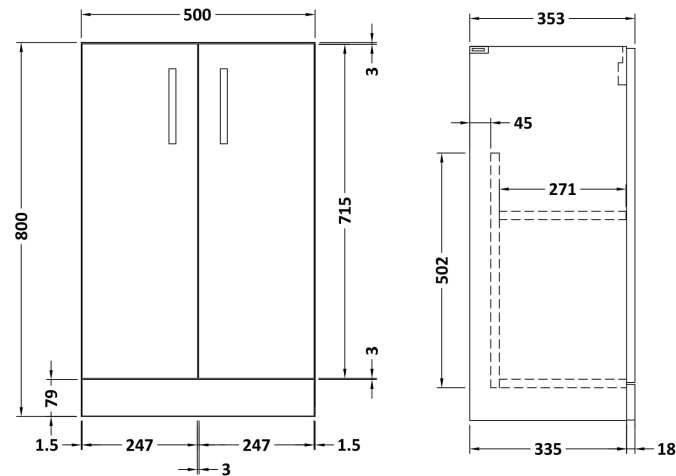

Sales Code: PAL001

Description: 500 Fs 2-Door Vanity & Polymarble Basin

Packaging Details

Barcode: 5056462611785

Sales Code: NVF201C

Description: 500 Fs 2-Door Unit (335 Deep)

Product Dimensions

Height (mm):	800
Width (mm):	500
Depth (mm):	353
Nett Weight (kg):	17

Packaging Dimensions

Height (mm):	835
Width (mm):	520
Depth (mm):	355
Gross Weight (kg):	17.5

Packaging Data

Box Colour:	Brown Cardboard Box
Box Qty:	1
Label Size:	100 x 50
Label Colour:	White Label
Label Qty:	2

Outer Box Dimensions (If Applicable)

Height (mm):	
Width (mm):	
Depth (mm):	
Gross Weight (kg):	
Barcode:	5056462611648

Product Details

Country of Origin:	United Kingdom
Fitting Instruction:	No
CE & UKCA:	N/A
FSC Certified Materials:	Yes
Colour:	Driftwood
Construction Method:	Cam & Wood Dowel
Construction Type:	Rigid
Cabinet Finish:	MFC Textured Woodgrain
Fascia Finish:	MFC Textured Woodgrain
Cabinet Thickness (mm):	18
Fascia Thickness (mm):	18
Drawer Included:	No
Drawer Type:	Not Applicable
No of Shelves:	1
Hinge Type:	95 Degree Clip-On Soft Close
Hinge Included:	Yes
Adjustable Legs:	No
Fixings Included:	Yes
Handle Style:	Contemporary
Waste Shroud:	No
Handle Included:	Yes
Handle Type:	D-Shape

Sales Code: PMB312

Description: 500 Rear Tap Basin 1Th

Product Dimensions

Height (mm):	355
Width (mm):	503
Depth (mm):	135
Nett Weight (kg):	8.1

Packaging Dimensions

Height (mm):	420
Width (mm):	210
Depth (mm):	550
Gross Weight (kg):	8.1