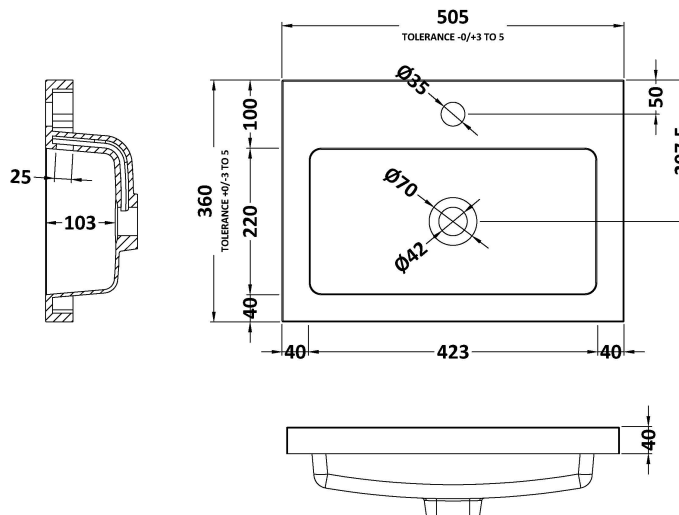

Packaging Dimensions

Height (mm):	835
Width (mm):	520
Depth (mm):	355
Gross Weight (kg):	17.5

Packaging Data

Box Colour:	Brown Cardboard Box
Box Qty:	1
Label Size:	100 x 50
Label Colour:	White Label
Label Qty:	2

Outer Box Dimensions (If Applicable)

Height (mm):	
Width (mm):	
Depth (mm):	
Gross Weight (kg):	
Barcode:	5056462611648

Product Details

Country of Origin:	United Kingdom
Fitting Instruction:	No
CE & UKCA:	N/A
FSC Certified Materials:	Yes
Colour:	Driftwood
Construction Method:	Cam & Wood Dowel
Construction Type:	Rigid
Cabinet Finish:	MFC Textured Woodgrain
Fascia Finish:	MFC Textured Woodgrain
Cabinet Thickness (mm):	18
Fascia Thickness (mm):	18
Drawer Included:	No
Drawer Type:	Not Applicable
No of Shelves:	1
Hinge Type:	95 Degree Clip-On Soft Close
Hinge Included:	Yes
Adjustable Legs:	No
Fixings Included:	Yes
Handle Style:	Contemporary
Waste Shroud:	No
Handle Included:	Yes
Handle Type:	D-Shape

Sales Code: PMB312

Description: 500 Rear Tap Basin 1Th

Product Dimensions

Height (mm):	355
Width (mm):	503
Depth (mm):	135
Nett Weight (kg):	8.1

Packaging Dimensions

Height (mm):	420
Width (mm):	210
Depth (mm):	550
Gross Weight (kg):	8.1

Packaging Data

Box Colour:	Brown Cardboard Box - Printed
Box Qty:	1
Label Size:	100 x 50
Label Colour:	White Label
Label Qty:	2

Outer Box Dimensions (If Applicable)

Height (mm):	
Width (mm):	
Depth (mm):	
Gross Weight (kg):	
Barcode:	5055369071975