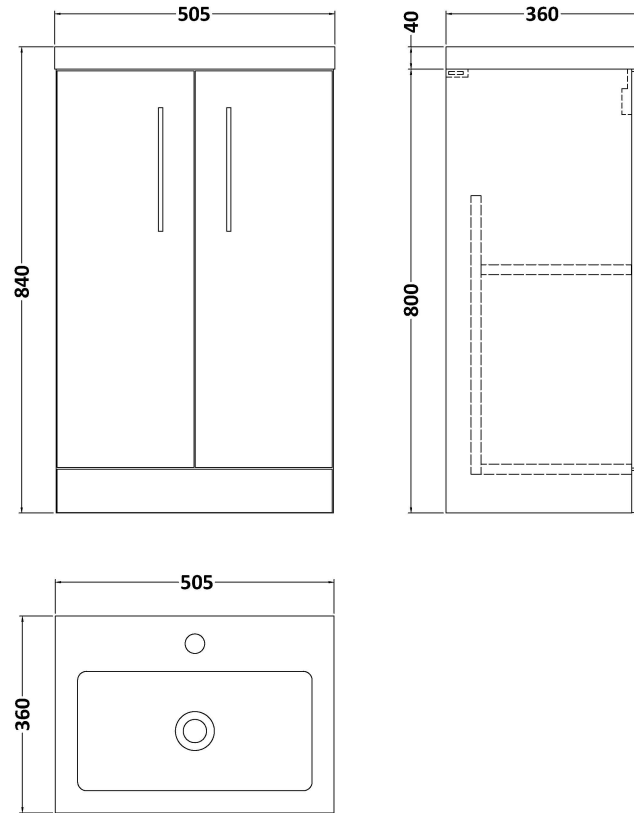

Sales Code: PAL001

Description: 500 Fs 2-Door Vanity & Polymarble Basin

Packaging Details

Barcode: 5056462611785

Sales Code: NVF201C

Description: 500 Fs 2-Door Unit (335 Deep)

Product Dimensions

Height (mm):	800
Width (mm):	500
Depth (mm):	353
Nett Weight (kg):	17

Packaging Dimensions

Height (mm):	835
Width (mm):	520
Depth (mm):	355
Gross Weight (kg):	17.5

Packaging Data

Box Colour:	Brown Cardboard Box
Box Qty:	1
Label Size:	100 x 50
Label Colour:	White Label
Label Qty:	2

Outer Box Dimensions (If Applicable)

Height (mm):	
Width (mm):	
Depth (mm):	
Gross Weight (kg):	
Barcode:	5056462611648

Product Details

Country of Origin:	United Kingdom
Fitting Instruction:	No
CE & UKCA:	N/A
FSC Certified Materials:	Yes
Colour:	Driftwood
Construction Method:	Cam & Wood Dowel
Construction Type:	Rigid
Cabinet Finish:	MFC Textured Woodgrain
Fascia Finish:	MFC Textured Woodgrain
Cabinet Thickness (mm):	18
Fascia Thickness (mm):	18
Drawer Included:	No
Drawer Type:	Not Applicable
No of Shelves:	1
Hinge Type:	95 Degree Clip-On Soft Close
Hinge Included:	Yes
Adjustable Legs:	No
Fixings Included:	Yes
Handle Style:	Contemporary
Waste Shroud:	No
Handle Included:	Yes
Handle Type:	D-Shape

Sales Code: PMB312

Description: 500 Rear Tap Basin 1Th

Product Dimensions

Height (mm):	355
Width (mm):	503
Depth (mm):	135
Nett Weight (kg):	8.1

Packaging Dimensions

Height (mm):	420
Width (mm):	210
Depth (mm):	550
Gross Weight (kg):	8.1