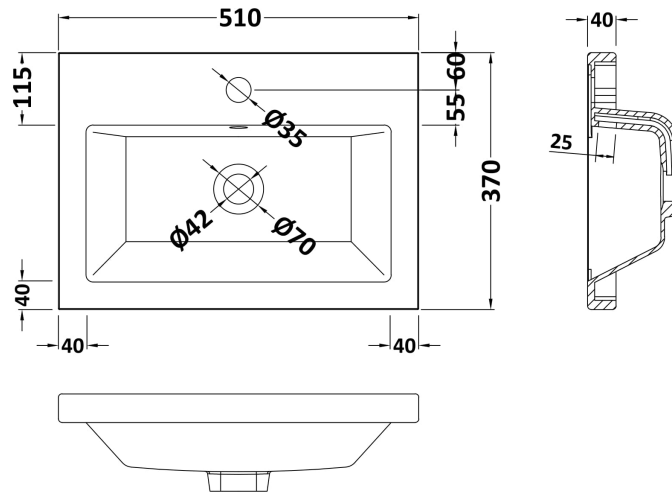

### Product Dimensions

Height (mm):	800
Width (mm):	500
Depth (mm):	353
Nett Weight (kg):	17

### Packaging Dimensions

Height (mm):	835
Width (mm):	520
Depth (mm):	355
Gross Weight (kg):	17.5

### Outer Box Dimensions (If Applicable)

Height (mm):	
Width (mm):	
Depth (mm):	
Gross Weight (kg):	
Barcode:	5056462660608

### Product Dimensions

Height (mm):	150
Width (mm):	520
Depth (mm):	370
Nett Weight (kg):	9