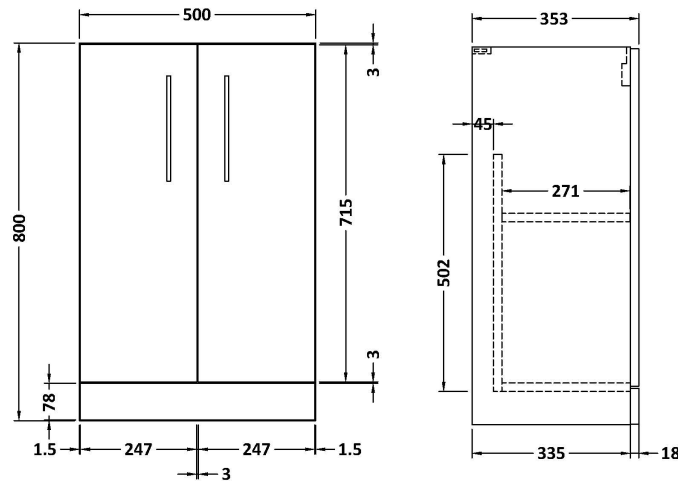

Sales Code: PAL004

Description: 500 Fs 2-Door Vanity & Polymarble Basin

Packaging Details

Barcode: 5056211815853

Sales Code: NVF501CN

Description: 500 Fs 2-Door Unit (335 Deep)

Product Dimensions

Height (mm):	800
Width (mm):	500
Depth (mm):	353
Nett Weight (kg):	17

Packaging Dimensions

Height (mm):	835
Width (mm):	520
Depth (mm):	355
Gross Weight (kg):	17.5

Packaging Data

Box Colour:	Brown Cardboard Box
Box Qty:	1
Label Size:	100 x 50
Label Colour:	White Label
Label Qty:	2

Outer Box Dimensions (If Applicable)

Height (mm):	
Width (mm):	
Depth (mm):	
Gross Weight (kg):	
Barcode:	5056462660608

Product Details

Country of Origin:	United Kingdom
Fitting Instruction:	No
CE & UKCA:	N/A
FSC Certified Materials:	Yes
Colour:	Anthracite Woodgrain
Construction Method:	Cam & Wood Dowel
Construction Type:	Rigid
Cabinet Finish:	MFC Textured Woodgrain
Fascia Finish:	MFC Textured Woodgrain
Cabinet Thickness (mm):	18
Fascia Thickness (mm):	18
Drawer Included:	No
Drawer Type:	Not Applicable
No of Shelves:	1
Hinge Type:	95 Degree Clip-On Soft Close
Hinge Included:	Yes, Supplied
Adjustable Legs:	No, Not Required
Fixings Included:	Yes
Handle Style:	Contemporary
Waste Shroud:	No
Handle Included:	Yes, Supplied
Handle Type:	D-Shape

Sales Code: PMB312

Description: 500 Rear Tap Basin 1Th

Product Dimensions

Height (mm):	355
Width (mm):	503
Depth (mm):	135
Nett Weight (kg):	8.1

Packaging Dimensions

Height (mm):	420
Width (mm):	210
Depth (mm):	550
Gross Weight (kg):	8.1