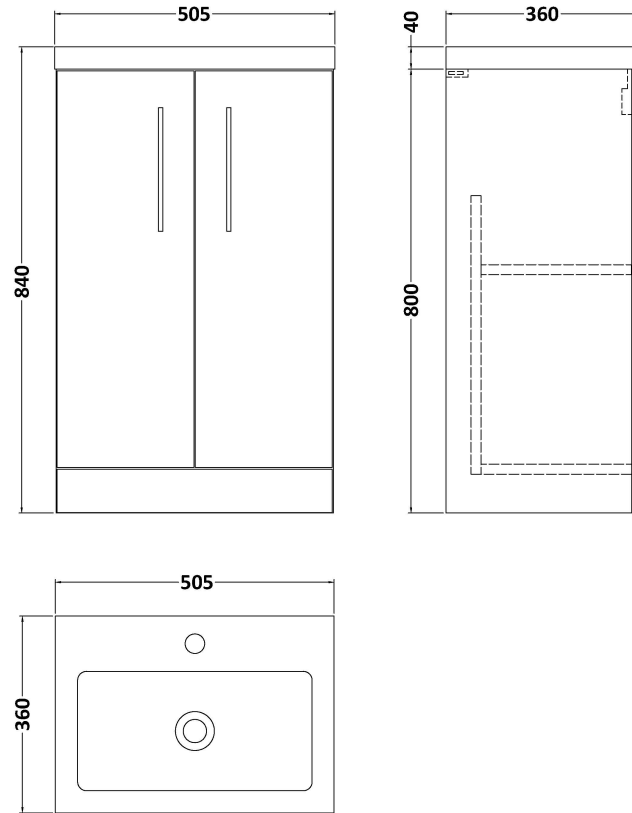

Sales Code: PAL004

Description: 500 Fs 2-Door Vanity & Polymarble Basin

Packaging Details

Barcode: 5056211815853

Sales Code: NVF501CN

Description: 500 Fs 2-Door Unit (335 Deep)

Product Dimensions

Height (mm):	800
Width (mm):	500
Depth (mm):	353
Nett Weight (kg):	17

Packaging Dimensions

Height (mm):	835
Width (mm):	520
Depth (mm):	355
Gross Weight (kg):	17.5

Packaging Data

Box Colour:	Brown Cardboard Box
Box Qty:	1
Label Size:	100 x 50
Label Colour:	White Label
Label Qty:	2

Outer Box Dimensions (If Applicable)

Height (mm):	
Width (mm):	
Depth (mm):	
Gross Weight (kg):	
Barcode:	5056462660608

Product Details

Country of Origin:	United Kingdom
Fitting Instruction:	No
CE & UKCA:	N/A
FSC Certified Materials:	Yes
Colour:	Anthracite Woodgrain
Construction Method:	Cam & Wood Dowel
Construction Type:	Rigid
Cabinet Finish:	MFC Textured Woodgrain
Fascia Finish:	MFC Textured Woodgrain
Cabinet Thickness (mm):	18
Fascia Thickness (mm):	18
Drawer Included:	No
Drawer Type:	Not Applicable
No of Shelves:	1
Hinge Type:	95 Degree Clip-On Soft Close
Hinge Included:	Yes, Supplied
Adjustable Legs:	No, Not Required
Fixings Included:	Yes
Handle Style:	Contemporary
Waste Shroud:	No
Handle Included:	Yes, Supplied
Handle Type:	D-Shape

Sales Code: PMB312

Description: 500 Rear Tap Basin 1Th

Product Dimensions

Height (mm):	355
Width (mm):	503
Depth (mm):	135
Nett Weight (kg):	8.1

Packaging Dimensions

Height (mm):	420
Width (mm):	210
Depth (mm):	550
Gross Weight (kg):	8.1