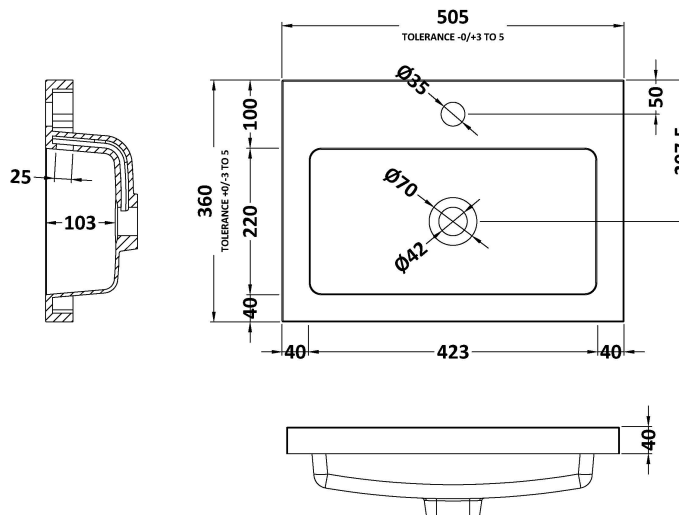

Packaging Dimensions

Height (mm):	835
Width (mm):	520
Depth (mm):	355
Gross Weight (kg):	17.5

Packaging Data

Box Colour:	Brown Cardboard Box
Box Qty:	1
Label Size:	100 x 50
Label Colour:	White Label
Label Qty:	2

Outer Box Dimensions (If Applicable)

Height (mm):	
Width (mm):	
Depth (mm):	
Gross Weight (kg):	
Barcode:	5056462660608

Product Details

Country of Origin:	United Kingdom
Fitting Instruction:	No
CE & UKCA:	N/A
FSC Certified Materials:	Yes
Colour:	Anthracite Woodgrain
Construction Method:	Cam & Wood Dowel
Construction Type:	Rigid
Cabinet Finish:	MFC Textured Woodgrain
Fascia Finish:	MFC Textured Woodgrain
Cabinet Thickness (mm):	18
Fascia Thickness (mm):	18
Drawer Included:	No
Drawer Type:	Not Applicable
No of Shelves:	1
Hinge Type:	95 Degree Clip-On Soft Close
Hinge Included:	Yes, Supplied
Adjustable Legs:	No, Not Required
Fixings Included:	Yes
Handle Style:	Contemporary
Waste Shroud:	No
Handle Included:	Yes, Supplied
Handle Type:	D-Shape

Sales Code: PMB312

Description: 500 Rear Tap Basin 1Th

Product Dimensions

Height (mm):	355
Width (mm):	503
Depth (mm):	135
Nett Weight (kg):	8.1

Packaging Dimensions

Height (mm):	420
Width (mm):	210
Depth (mm):	550
Gross Weight (kg):	8.1

Packaging Data

Box Colour:	Brown Cardboard Box - Printed
Box Qty:	1
Label Size:	100 x 50
Label Colour:	White Label
Label Qty:	2

Outer Box Dimensions (If Applicable)

Height (mm):	
Width (mm):	
Depth (mm):	
Gross Weight (kg):	
Barcode:	5055369071975