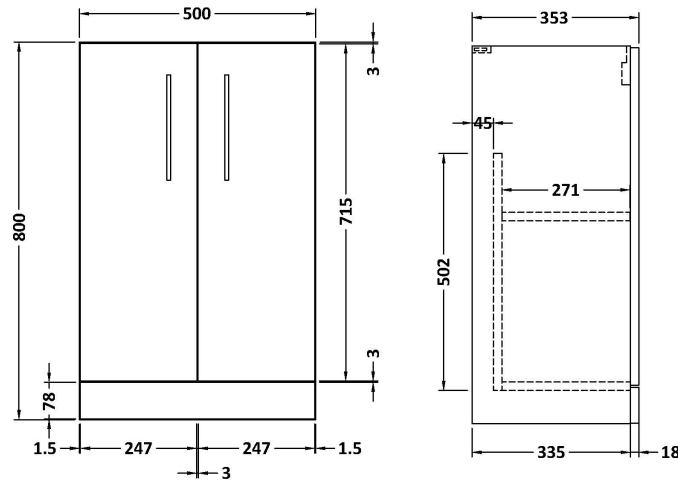

Sales Code: PAL005E

Description: 500 Fs 2-Door Vanity & Ceramic Basin

Packaging Details

Barcode: 5056211815877

Sales Code: NVF601CN

Description: 500 Fs 2-Door Unit (335 Deep)

Product Dimensions

Height (mm):	800
Width (mm):	500
Depth (mm):	353
Nett Weight (kg):	17

Packaging Dimensions

Height (mm):	835
Width (mm):	520
Depth (mm):	355
Gross Weight (kg):	17.5

Packaging Data

Box Colour:	Brown Cardboard Box
Box Qty:	1
Label Size:	100 x 50
Label Colour:	White Label
Label Qty:	2

Outer Box Dimensions (If Applicable)

Height (mm):	
Width (mm):	
Depth (mm):	
Gross Weight (kg):	
Barcode:	5056462660592

Product Details

Country of Origin:	United Kingdom
Fitting Instruction:	No
CE & UKCA:	N/A
FSC Certified Materials:	Yes
Colour:	Black Woodgrain
Construction Method:	Cam & Wood Dowel
Construction Type:	Rigid
Cabinet Finish:	MFC Textured Woodgrain
Fascia Finish:	MFC Textured Woodgrain
Cabinet Thickness (mm):	18
Fascia Thickness (mm):	18
Drawer Included:	No
Drawer Type:	Not Applicable
No of Shelves:	1
Hinge Type:	95 Degree Clip-On Soft Close
Hinge Included:	Yes, Supplied
Adjustable Legs:	No, Not Required
Fixings Included:	Yes
Handle Style:	Contemporary
Waste Shroud:	No
Handle Included:	Yes, Supplied
Handle Type:	D-Shape

Sales Code: CBM312

Description: Ceramic Rear Tap Basin 505X360

Product Dimensions

Height (mm):	150
Width (mm):	520
Depth (mm):	370
Nett Weight (kg):	9

Packaging Dimensions

Height (mm):	555
Width (mm):	420
Depth (mm):	200
Gross Weight (kg):	9