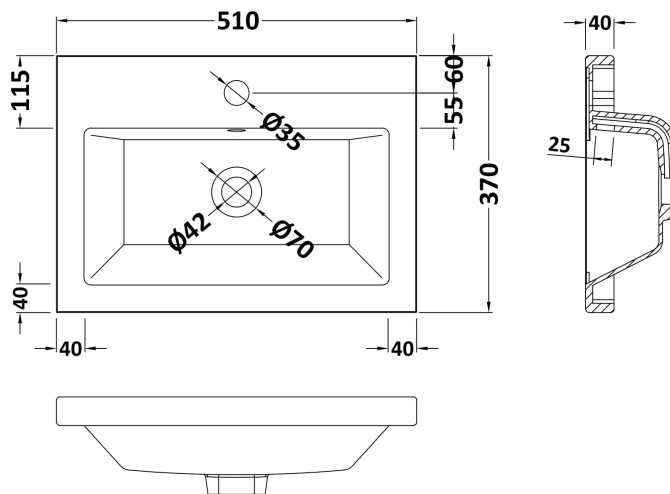

Packaging Dimensions

Height (mm):	835
Width (mm):	520
Depth (mm):	355
Gross Weight (kg):	17.5

Packaging Data

Box Colour:	Brown Cardboard Box
Box Qty:	1
Label Size:	100 x 50
Label Colour:	White Label
Label Qty:	2

Outer Box Dimensions (If Applicable)

Height (mm):	
Width (mm):	
Depth (mm):	
Gross Weight (kg):	
Barcode:	5056462660592

Product Details

Country of Origin:	United Kingdom
Fitting Instruction:	No
CE & UKCA:	N/A
FSC Certified Materials:	Yes
Colour:	Black Woodgrain
Construction Method:	Cam & Wood Dowel
Construction Type:	Rigid
Cabinet Finish:	MFC Textured Woodgrain
Fascia Finish:	MFC Textured Woodgrain
Cabinet Thickness (mm):	18
Fascia Thickness (mm):	18
Drawer Included:	No
Drawer Type:	Not Applicable
No of Shelves:	1
Hinge Type:	95 Degree Clip-On Soft Close
Hinge Included:	Yes, Supplied
Adjustable Legs:	No, Not Required
Fixings Included:	Yes
Handle Style:	Contemporary
Waste Shroud:	No
Handle Included:	Yes, Supplied
Handle Type:	D-Shape

Sales Code: CBM312

Description: Ceramic Rear Tap Basin 505X360

Product Dimensions

Height (mm):	150
Width (mm):	520
Depth (mm):	370
Nett Weight (kg):	9

Packaging Dimensions

Height (mm):	555
Width (mm):	420
Depth (mm):	200
Gross Weight (kg):	9

Packaging Data

Box Colour:	Brown Cardboard Box - Printed
Box Qty:	1
Label Size:	100 x 50
Label Colour:	White Label
Label Qty:	2

Outer Box Dimensions (If Applicable)

Height (mm):	
Width (mm):	
Depth (mm):	
Gross Weight (kg):	
Barcode:	5056211875819