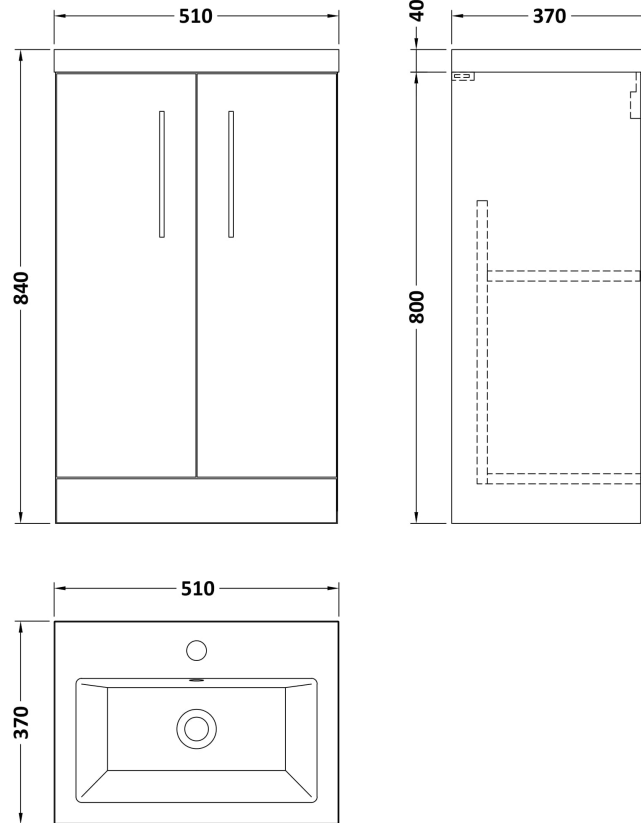

Sales Code: PAL005E

Description: 500 Fs 2-Door Vanity & Ceramic Basin

Packaging Details

Barcode: 5056211815877

Sales Code: NVF601CN

Description: 500 Fs 2-Door Unit (335 Deep)

Product Dimensions

Height (mm):	800
Width (mm):	500
Depth (mm):	353
Nett Weight (kg):	17

Packaging Dimensions

Height (mm):	835
Width (mm):	520
Depth (mm):	355
Gross Weight (kg):	17.5

Packaging Data

Box Colour:	Brown Cardboard Box
Box Qty:	1
Label Size:	100 x 50
Label Colour:	White Label
Label Qty:	2

Outer Box Dimensions (If Applicable)

Height (mm):	
Width (mm):	
Depth (mm):	
Gross Weight (kg):	
Barcode:	5056462660592

Product Details

Country of Origin:	United Kingdom
Fitting Instruction:	No
CE & UKCA:	N/A
FSC Certified Materials:	Yes
Colour:	Black Woodgrain
Construction Method:	Cam & Wood Dowel
Construction Type:	Rigid
Cabinet Finish:	MFC Textured Woodgrain
Fascia Finish:	MFC Textured Woodgrain
Cabinet Thickness (mm):	18
Fascia Thickness (mm):	18
Drawer Included:	No
Drawer Type:	Not Applicable
No of Shelves:	1
Hinge Type:	95 Degree Clip-On Soft Close
Hinge Included:	Yes, Supplied
Adjustable Legs:	No, Not Required
Fixings Included:	Yes
Handle Style:	Contemporary
Waste Shroud:	No
Handle Included:	Yes, Supplied
Handle Type:	D-Shape

Sales Code: CBM312

Description: Ceramic Rear Tap Basin 505X360

Product Dimensions

Height (mm):	150
Width (mm):	520
Depth (mm):	370
Nett Weight (kg):	9

Packaging Dimensions

Height (mm):	555
Width (mm):	420
Depth (mm):	200
Gross Weight (kg):	9