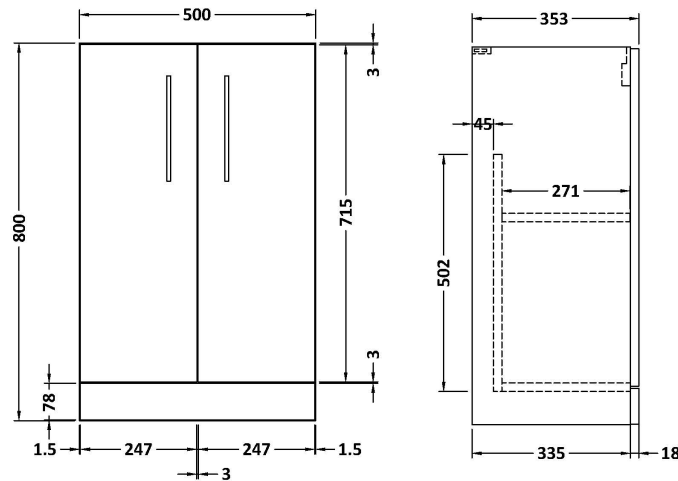

### Product Dimensions

Height (mm):	800
Width (mm):	500
Depth (mm):	353
Nett Weight (kg):	17

### Packaging Dimensions

Height (mm):	835
Width (mm):	520
Depth (mm):	355
Gross Weight (kg):	17.5

### Product Dimensions

Height (mm):	355
Width (mm):	503
Depth (mm):	135
Nett Weight (kg):	8.1

### Packaging Dimensions

Height (mm):	420
Width (mm):	210
Depth (mm):	550
Gross Weight (kg):	8.1