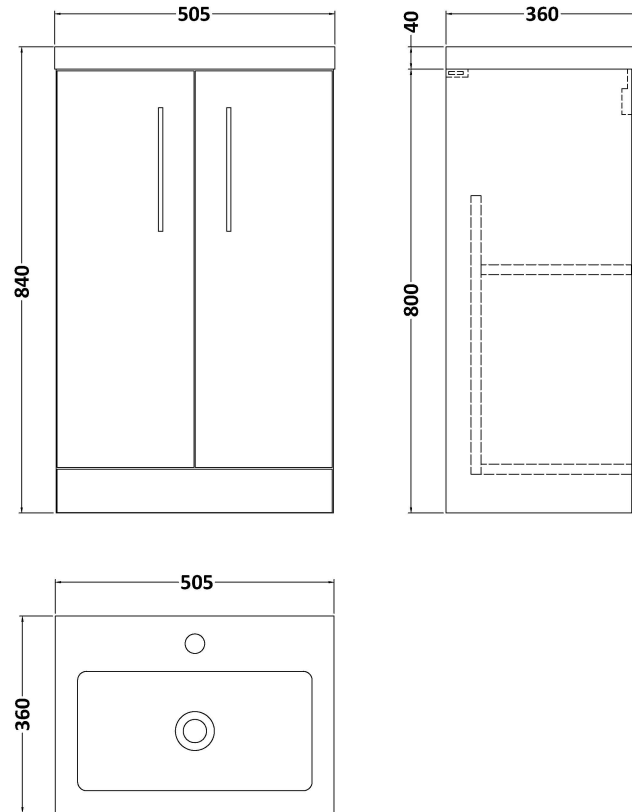

Sales Code: PAL005

Description: 500 Fs 2-Door Vanity & Polymarble Basin

Packaging Details

Barcode: 5056211815839