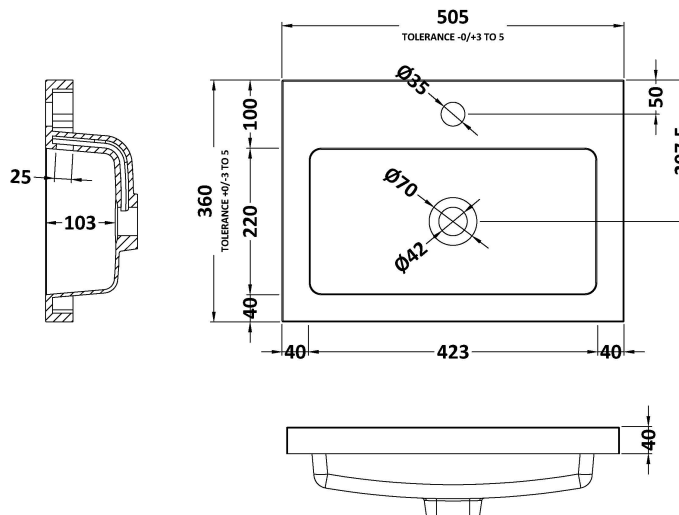

### Product Dimensions

Height (mm):	800
Width (mm):	500
Depth (mm):	353
Nett Weight (kg):	17

### Packaging Dimensions

Height (mm):	835
Width (mm):	520
Depth (mm):	355
Gross Weight (kg):	17.5

### Outer Box Dimensions (If Applicable)

Height (mm):	
Width (mm):	
Depth (mm):	
Gross Weight (kg):	
Barcode:	5056462660592

### Product Dimensions

Height (mm):	355
Width (mm):	503
Depth (mm):	135
Nett Weight (kg):	8.1