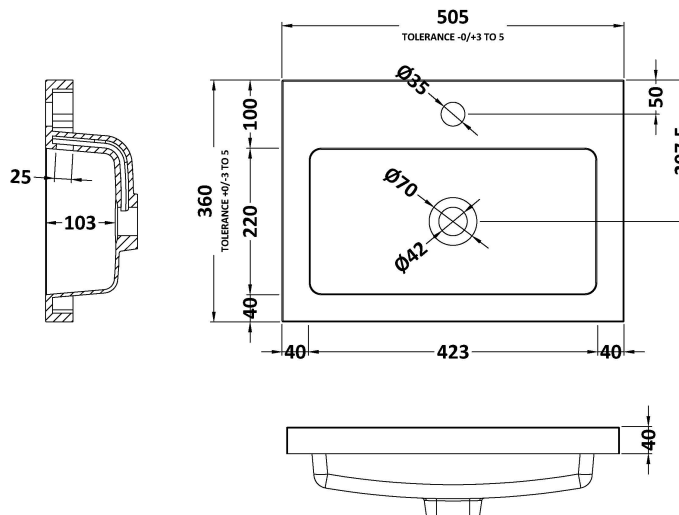

Packaging Dimensions

Height (mm):	835
Width (mm):	520
Depth (mm):	375
Gross Weight (kg):	18

Packaging Data

Box Colour:	Brown Cardboard Box - Printed
Box Qty:	0
Label Size:	0 x 0
Label Colour:	Not Applicable
Label Qty:	0

Outer Box Dimensions (If Applicable)

Height (mm):	
Width (mm):	
Depth (mm):	
Gross Weight (kg):	
Barcode:	5056211876069

Product Details

Country of Origin:	China
Fitting Instruction:	No
CE & UKCA:	N/A
FSC Certified Materials:	Yes
Colour:	Gloss White
Construction Method:	Cam & Wood Dowel
Construction Type:	Rigid
Cabinet Finish:	MFC Painted Gloss
Fascia Finish:	Mdf Painted Gloss
Cabinet Thickness (mm):	16
Fascia Thickness (mm):	18
Drawer Included:	No
Drawer Type:	Not Applicable
No of Shelves:	1
Hinge Type:	95 Degree Soft Close
Hinge Included:	Yes, Supplied
Adjustable Legs:	No, Not Required
Fixings Included:	Yes
Handle Style:	Contemporary
Waste Shroud:	No
Handle Included:	Yes
Handle Type:	D-Shape

Sales Code: PMB312

Description: 500 Rear Tap Basin 1Th

Product Dimensions

Height (mm):	355
Width (mm):	503
Depth (mm):	135
Nett Weight (kg):	8.1

Packaging Dimensions

Height (mm):	420
Width (mm):	210
Depth (mm):	550
Gross Weight (kg):	8.1

Packaging Data

Box Colour:	Brown Cardboard Box - Printed
Box Qty:	1
Label Size:	100 x 50
Label Colour:	White Label
Label Qty:	2

Outer Box Dimensions (If Applicable)

Height (mm):	
Width (mm):	
Depth (mm):	
Gross Weight (kg):	
Barcode:	5055369071975