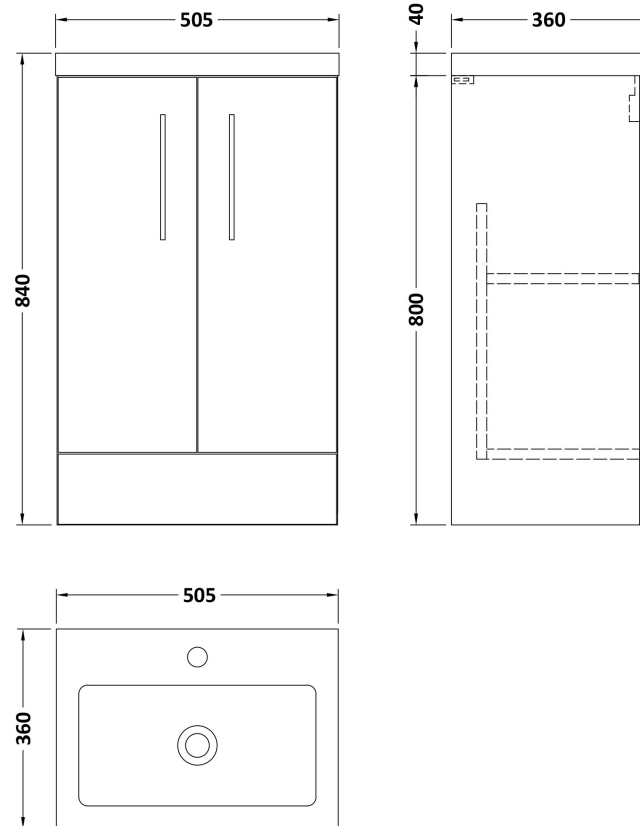

Sales Code: PAL006

Description: 500 Fs 2-Door Vanity & Polymarble Basin

Packaging Details

Barcode: 5056211883647

Sales Code: NVF101

Description: 500 Fs 2-Door Unit (335 Deep)

Product Dimensions

Height (mm):	800
Width (mm):	500
Depth (mm):	353
Nett Weight (kg):	17.5

Packaging Dimensions

Height (mm):	835
Width (mm):	520
Depth (mm):	375
Gross Weight (kg):	18

Packaging Data

Box Colour:	Brown Cardboard Box - Printed
Box Qty:	0
Label Size:	0 x 0
Label Colour:	Not Applicable
Label Qty:	0

Outer Box Dimensions (If Applicable)

Height (mm):	
Width (mm):	
Depth (mm):	
Gross Weight (kg):	
Barcode:	5056211876069

Product Details

Country of Origin:	China
Fitting Instruction:	No
CE & UKCA:	N/A
FSC Certified Materials:	Yes
Colour:	Gloss White
Construction Method:	Cam & Wood Dowel
Construction Type:	Rigid
Cabinet Finish:	MFC Painted Gloss
Fascia Finish:	Mdf Painted Gloss
Cabinet Thickness (mm):	16
Fascia Thickness (mm):	18
Drawer Included:	No
Drawer Type:	Not Applicable
No of Shelves:	1
Hinge Type:	95 Degree Soft Close
Hinge Included:	Yes, Supplied
Adjustable Legs:	No, Not Required
Fixings Included:	Yes
Handle Style:	Contemporary
Waste Shroud:	No
Handle Included:	Yes
Handle Type:	D-Shape

Sales Code: PMB312

Description: 500 Rear Tap Basin 1Th

Product Dimensions

Height (mm):	355
Width (mm):	503
Depth (mm):	135
Nett Weight (kg):	8.1

Packaging Dimensions

Height (mm):	420
Width (mm):	210
Depth (mm):	550
Gross Weight (kg):	8.1