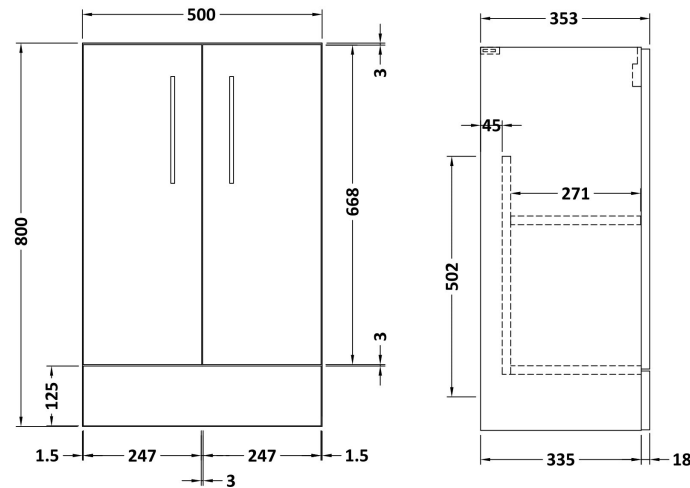

Sales Code: PAL006

Description: 500 Fs 2-Door Vanity & Polymarble Basin

Packaging Details

Barcode: 5056211883647

Sales Code: NVF101

Description: 500 Fs 2-Door Unit (335 Deep)

Product Dimensions

Height (mm):	800
Width (mm):	500
Depth (mm):	353
Nett Weight (kg):	17.5

Packaging Dimensions

Height (mm):	835
Width (mm):	520
Depth (mm):	375
Gross Weight (kg):	18

Packaging Data

Box Colour:	Brown Cardboard Box - Printed
Box Qty:	0
Label Size:	0 x 0
Label Colour:	Not Applicable
Label Qty:	0

Outer Box Dimensions (If Applicable)

Height (mm):	
Width (mm):	
Depth (mm):	
Gross Weight (kg):	
Barcode:	5056211876069

Product Details

Country of Origin:	China
Fitting Instruction:	No
CE & UKCA:	N/A
FSC Certified Materials:	Yes
Colour:	Gloss White
Construction Method:	Cam & Wood Dowel
Construction Type:	Rigid
Cabinet Finish:	MFC Painted Gloss
Fascia Finish:	Mdf Painted Gloss
Cabinet Thickness (mm):	16
Fascia Thickness (mm):	18
Drawer Included:	No
Drawer Type:	Not Applicable
No of Shelves:	1
Hinge Type:	95 Degree Soft Close
Hinge Included:	Yes, Supplied
Adjustable Legs:	No, Not Required
Fixings Included:	Yes
Handle Style:	Contemporary
Waste Shroud:	No
Handle Included:	Yes
Handle Type:	D-Shape

Sales Code: PMB312

Description: 500 Rear Tap Basin 1Th

Product Dimensions

Height (mm):	355
Width (mm):	503
Depth (mm):	135
Nett Weight (kg):	8.1

Packaging Dimensions

Height (mm):	420
Width (mm):	210
Depth (mm):	550
Gross Weight (kg):	8.1