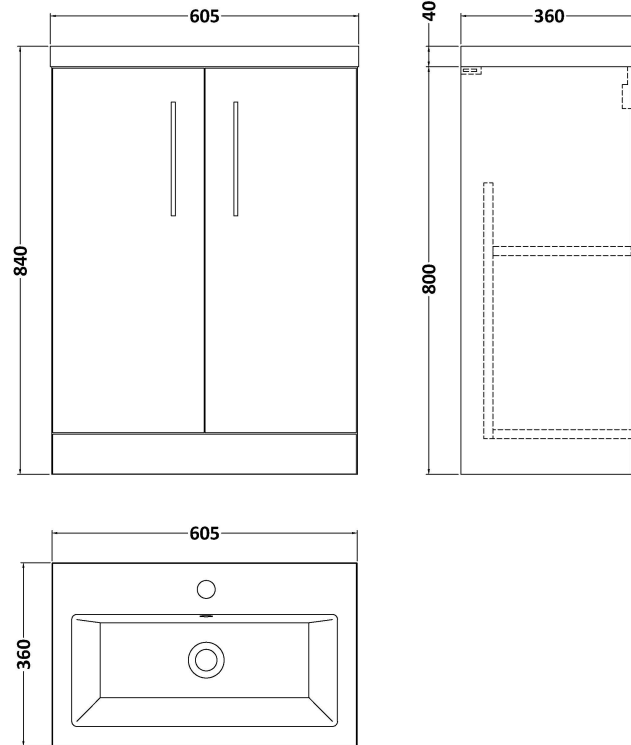

Sales Code: PAL022E

Description: 600 Fs 2-Door Vanity & Ceramic Basin

Packaging Details

Barcode: 5056462611792

Sales Code: NVF203C

Description: 600 Fs 2-Door Unit (335 Deep)

Product Dimensions

Height (mm):	800
Width (mm):	600
Depth (mm):	353
Nett Weight (kg):	19

Packaging Dimensions

Height (mm):	835
Width (mm):	620
Depth (mm):	355
Gross Weight (kg):	19.5

Packaging Data

Box Colour:	Brown Cardboard Box
Box Qty:	1
Label Size:	100 x 50
Label Colour:	White Label
Label Qty:	2

Outer Box Dimensions (If Applicable)

Height (mm):	
Width (mm):	
Depth (mm):	
Gross Weight (kg):	
Barcode:	5056462611679

Product Details

Country of Origin:	United Kingdom
Fitting Instruction:	No
CE & UKCA:	N/A
FSC Certified Materials:	Yes
Colour:	Driftwood
Construction Method:	Cam & Wood Dowel
Construction Type:	Rigid
Cabinet Finish:	MFC Textured Woodgrain
Fascia Finish:	MFC Textured Woodgrain
Cabinet Thickness (mm):	18
Fascia Thickness (mm):	18
Drawer Included:	No
Drawer Type:	Not Applicable
No of Shelves:	1
Hinge Type:	95 Degree Clip-On Soft Close
Hinge Included:	Yes
Adjustable Legs:	No
Fixings Included:	Yes
Handle Style:	Contemporary
Waste Shroud:	No
Handle Included:	Yes
Handle Type:	D-Shape

Sales Code: CBM313

Description: Ceramic Rear Tap Basin 605X360

Product Dimensions

Height (mm):	150
Width (mm):	620
Depth (mm):	370
Nett Weight (kg):	10

Packaging Dimensions

Height (mm):	655
Width (mm):	420
Depth (mm):	200
Gross Weight (kg):	10