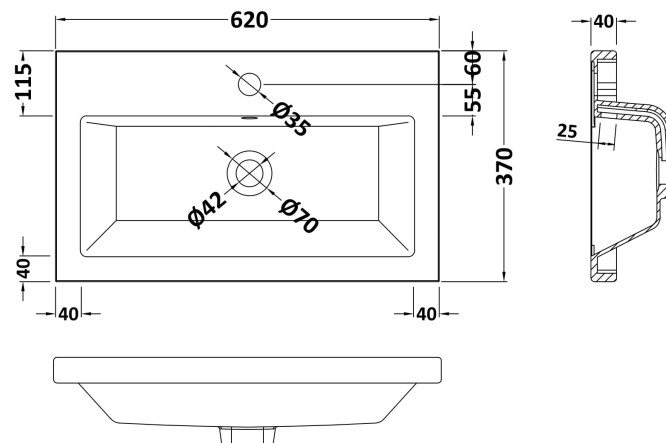

Packaging Dimensions

Height (mm):	835
Width (mm):	620
Depth (mm):	355
Gross Weight (kg):	19.5

Packaging Data

Box Colour:	Brown Cardboard Box
Box Qty:	1
Label Size:	100 x 50
Label Colour:	White Label
Label Qty:	2

Outer Box Dimensions (If Applicable)

Height (mm):	
Width (mm):	
Depth (mm):	
Gross Weight (kg):	
Barcode:	5056462611679

Product Details

Country of Origin:	United Kingdom
Fitting Instruction:	No
CE & UKCA:	N/A
FSC Certified Materials:	Yes
Colour:	Driftwood
Construction Method:	Cam & Wood Dowel
Construction Type:	Rigid
Cabinet Finish:	MFC Textured Woodgrain
Fascia Finish:	MFC Textured Woodgrain
Cabinet Thickness (mm):	18
Fascia Thickness (mm):	18
Drawer Included:	No
Drawer Type:	Not Applicable
No of Shelves:	1
Hinge Type:	95 Degree Clip-On Soft Close
Hinge Included:	Yes
Adjustable Legs:	No
Fixings Included:	Yes
Handle Style:	Contemporary
Waste Shroud:	No
Handle Included:	Yes
Handle Type:	D-Shape

Sales Code: CBM313

Description: Ceramic Rear Tap Basin 605X360

Product Dimensions

Height (mm):	150
Width (mm):	620
Depth (mm):	370
Nett Weight (kg):	10

Packaging Dimensions

Height (mm):	655
Width (mm):	420
Depth (mm):	200
Gross Weight (kg):	10

Packaging Data

Box Colour:	Brown Cardboard Box - Printed
Box Qty:	1
Label Size:	100 x 50
Label Colour:	White Label
Label Qty:	2

Outer Box Dimensions (If Applicable)

Height (mm):	
Width (mm):	
Depth (mm):	
Gross Weight (kg):	
Barcode:	5056211875833