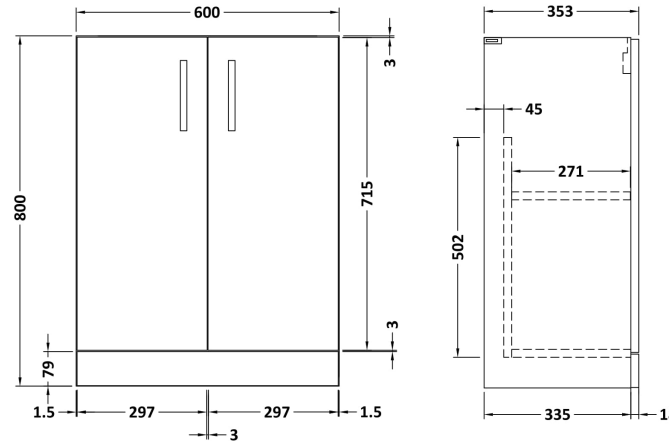

Sales Code: PAL022E

Description: 600 Fs 2-Door Vanity & Ceramic Basin

Packaging Details

Barcode: 5056462611792

Sales Code: NVF203C

Description: 600 Fs 2-Door Unit (335 Deep)

Product Dimensions

Height (mm):	800
Width (mm):	600
Depth (mm):	353
Nett Weight (kg):	19

Packaging Dimensions

Height (mm):	835
Width (mm):	620
Depth (mm):	355
Gross Weight (kg):	19.5

Packaging Data

Box Colour:	Brown Cardboard Box
Box Qty:	1
Label Size:	100 x 50
Label Colour:	White Label
Label Qty:	2

Outer Box Dimensions (If Applicable)

Height (mm):	
Width (mm):	
Depth (mm):	
Gross Weight (kg):	
Barcode:	5056462611679

Product Details

Country of Origin:	United Kingdom
Fitting Instruction:	No
CE & UKCA:	N/A
FSC Certified Materials:	Yes
Colour:	Driftwood
Construction Method:	Cam & Wood Dowel
Construction Type:	Rigid
Cabinet Finish:	MFC Textured Woodgrain
Fascia Finish:	MFC Textured Woodgrain
Cabinet Thickness (mm):	18
Fascia Thickness (mm):	18
Drawer Included:	No
Drawer Type:	Not Applicable
No of Shelves:	1
Hinge Type:	95 Degree Clip-On Soft Close
Hinge Included:	Yes
Adjustable Legs:	No
Fixings Included:	Yes
Handle Style:	Contemporary
Waste Shroud:	No
Handle Included:	Yes
Handle Type:	D-Shape

Sales Code: CBM313

Description: Ceramic Rear Tap Basin 605X360

Product Dimensions

Height (mm):	150
Width (mm):	620
Depth (mm):	370
Nett Weight (kg):	10

Packaging Dimensions

Height (mm):	655
Width (mm):	420
Depth (mm):	200
Gross Weight (kg):	10