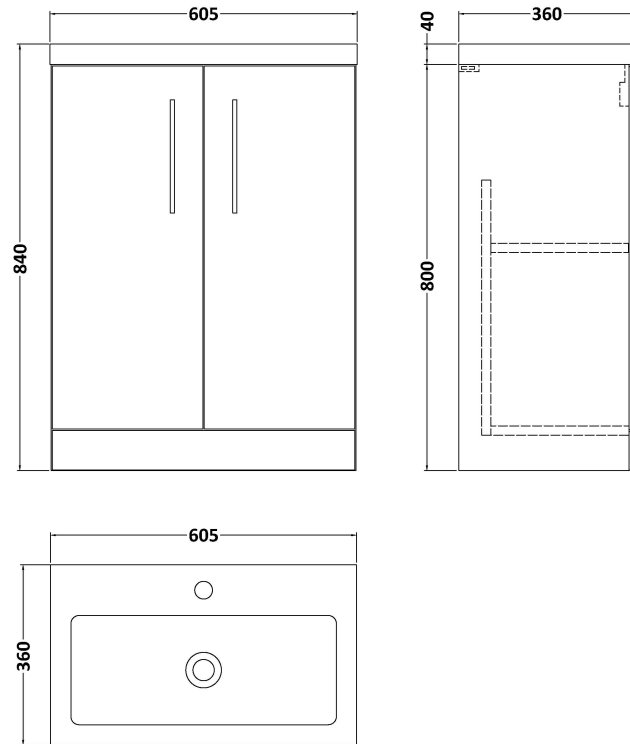

Sales Code: PAL022

Description: 600 Fs 2-Door Vanity & Polymarble Basin

Packaging Details

Barcode: 5056462611808

Sales Code: NVF203C

Description: 600 Fs 2-Door Unit (335 Deep)

Product Dimensions

Height (mm):	800
Width (mm):	600
Depth (mm):	353
Nett Weight (kg):	19

Packaging Dimensions

Height (mm):	835
Width (mm):	620
Depth (mm):	355
Gross Weight (kg):	19.5

Packaging Data

Box Colour:	Brown Cardboard Box
Box Qty:	1
Label Size:	100 x 50
Label Colour:	White Label
Label Qty:	2

Outer Box Dimensions (If Applicable)

Height (mm):	
Width (mm):	
Depth (mm):	
Gross Weight (kg):	
Barcode:	5056462611679

Product Details

Country of Origin:	United Kingdom
Fitting Instruction:	No
CE & UKCA:	N/A
FSC Certified Materials:	Yes
Colour:	Driftwood
Construction Method:	Cam & Wood Dowel
Construction Type:	Rigid
Cabinet Finish:	MFC Textured Woodgrain
Fascia Finish:	MFC Textured Woodgrain
Cabinet Thickness (mm):	18
Fascia Thickness (mm):	18
Drawer Included:	No
Drawer Type:	Not Applicable
No of Shelves:	1
Hinge Type:	95 Degree Clip-On Soft Close
Hinge Included:	Yes
Adjustable Legs:	No
Fixings Included:	Yes
Handle Style:	Contemporary
Waste Shroud:	No
Handle Included:	Yes
Handle Type:	D-Shape

Sales Code: PMB313

Description: 600 Rear Tap Basin 1Th

Product Dimensions

Height (mm):	355
Width (mm):	603
Depth (mm):	135
Nett Weight (kg):	9.66

Packaging Dimensions

Height (mm):	410
Width (mm):	200
Depth (mm):	650
Gross Weight (kg):	9.66