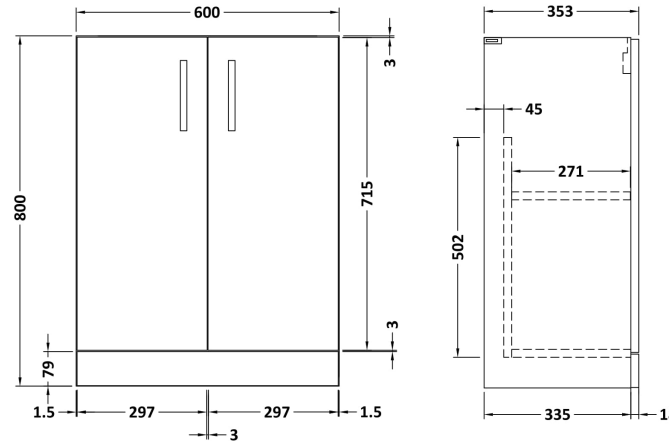

Sales Code: PAL022

Description: 600 Fs 2-Door Vanity & Polymarble Basin

Packaging Details

Barcode: 5056462611808

Sales Code: NVF203C

Description: 600 Fs 2-Door Unit (335 Deep)

Product Dimensions

Height (mm):	800
Width (mm):	600
Depth (mm):	353
Nett Weight (kg):	19

Packaging Dimensions

Height (mm):	835
Width (mm):	620
Depth (mm):	355
Gross Weight (kg):	19.5

Packaging Data

Box Colour:	Brown Cardboard Box
Box Qty:	1
Label Size:	100 x 50
Label Colour:	White Label
Label Qty:	2

Outer Box Dimensions (If Applicable)

Height (mm):	
Width (mm):	
Depth (mm):	
Gross Weight (kg):	
Barcode:	5056462611679

Product Details

Country of Origin:	United Kingdom
Fitting Instruction:	No
CE & UKCA:	N/A
FSC Certified Materials:	Yes
Colour:	Driftwood
Construction Method:	Cam & Wood Dowel
Construction Type:	Rigid
Cabinet Finish:	MFC Textured Woodgrain
Fascia Finish:	MFC Textured Woodgrain
Cabinet Thickness (mm):	18
Fascia Thickness (mm):	18
Drawer Included:	No
Drawer Type:	Not Applicable
No of Shelves:	1
Hinge Type:	95 Degree Clip-On Soft Close
Hinge Included:	Yes
Adjustable Legs:	No
Fixings Included:	Yes
Handle Style:	Contemporary
Waste Shroud:	No
Handle Included:	Yes
Handle Type:	D-Shape

Sales Code: PMB313

Description: 600 Rear Tap Basin 1Th

Product Dimensions

Height (mm):	355
Width (mm):	603
Depth (mm):	135
Nett Weight (kg):	9.66

Packaging Dimensions

Height (mm):	410
Width (mm):	200
Depth (mm):	650
Gross Weight (kg):	9.66