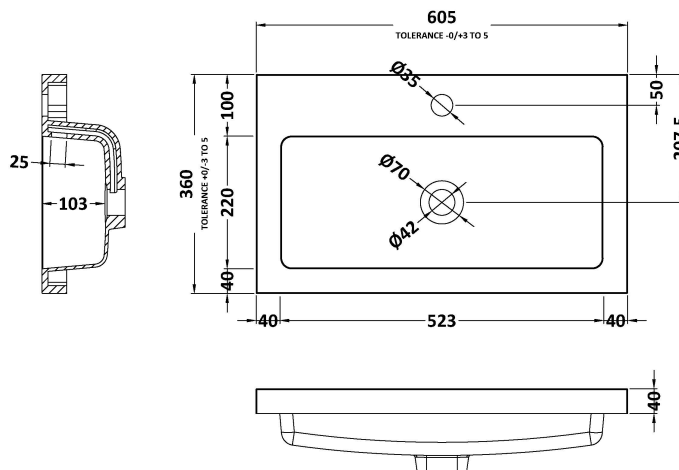

Packaging Dimensions

Height (mm):	835
Width (mm):	620
Depth (mm):	355
Gross Weight (kg):	19.5

Packaging Data

Box Colour:	Brown Cardboard Box
Box Qty:	1
Label Size:	100 x 50
Label Colour:	White Label
Label Qty:	2

Outer Box Dimensions (If Applicable)

Height (mm):	
Width (mm):	
Depth (mm):	
Gross Weight (kg):	
Barcode:	5056462611679

Product Details

Country of Origin:	United Kingdom
Fitting Instruction:	No
CE & UKCA:	N/A
FSC Certified Materials:	Yes
Colour:	Driftwood
Construction Method:	Cam & Wood Dowel
Construction Type:	Rigid
Cabinet Finish:	MFC Textured Woodgrain
Fascia Finish:	MFC Textured Woodgrain
Cabinet Thickness (mm):	18
Fascia Thickness (mm):	18
Drawer Included:	No
Drawer Type:	Not Applicable
No of Shelves:	1
Hinge Type:	95 Degree Clip-On Soft Close
Hinge Included:	Yes
Adjustable Legs:	No
Fixings Included:	Yes
Handle Style:	Contemporary
Waste Shroud:	No
Handle Included:	Yes
Handle Type:	D-Shape

Sales Code: PMB313

Description: 600 Rear Tap Basin 1Th

Product Dimensions

Height (mm):	355
Width (mm):	603
Depth (mm):	135
Nett Weight (kg):	9.66

Packaging Dimensions

Height (mm):	410
Width (mm):	200
Depth (mm):	650
Gross Weight (kg):	9.66

Packaging Data

Box Colour:	Brown Cardboard Box - Printed
Box Qty:	1
Label Size:	100 x 50
Label Colour:	White Label
Label Qty:	2

Outer Box Dimensions (If Applicable)

Height (mm):	
Width (mm):	
Depth (mm):	
Gross Weight (kg):	
Barcode:	5055369071982