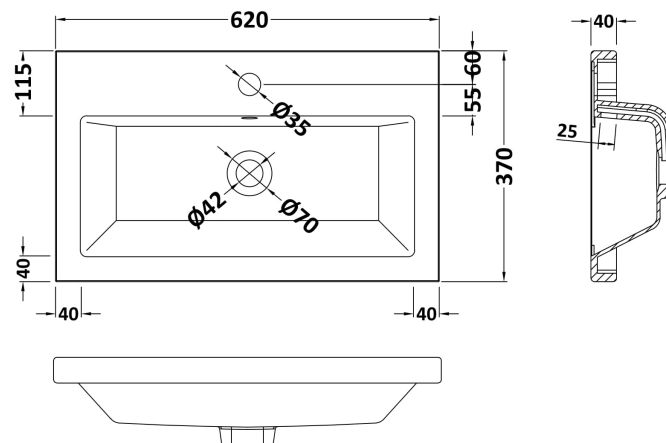

Sales Code: PAL025E

Description: 600 Fs 2-Door Vanity & Ceramic Basin

Packaging Details

Barcode: 5056211815884

Sales Code: NVF503CN

Description: 600 Fs 2-Door Unit (335 Deep)

Product Dimensions

Height (mm):	800
Width (mm):	600
Depth (mm):	353
Nett Weight (kg):	19

Packaging Dimensions

Height (mm):	835
Width (mm):	620
Depth (mm):	355
Gross Weight (kg):	19.5

Packaging Data

Box Colour:	Brown Cardboard Box
Box Qty:	1
Label Size:	100 x 50
Label Colour:	White Label
Label Qty:	2

Outer Box Dimensions (If Applicable)

Height (mm):	
Width (mm):	
Depth (mm):	
Gross Weight (kg):	
Barcode:	5056462660639

Product Details

Country of Origin:	United Kingdom
Fitting Instruction:	No
CE & UKCA:	N/A
FSC Certified Materials:	Yes
Colour:	Anthracite Woodgrain
Construction Method:	Cam & Wood Dowel
Construction Type:	Rigid
Cabinet Finish:	MFC Textured Woodgrain
Fascia Finish:	MFC Textured Woodgrain
Cabinet Thickness (mm):	18
Fascia Thickness (mm):	18
Drawer Included:	No
Drawer Type:	Not Applicable
No of Shelves:	1
Hinge Type:	95 Degree Clip-On Soft Close
Hinge Included:	Yes, Supplied
Adjustable Legs:	No, Not Required
Fixings Included:	Yes
Handle Style:	Contemporary
Waste Shroud:	No
Handle Included:	Yes, Supplied
Handle Type:	D-Shape

Sales Code: CBM313

Description: Ceramic Rear Tap Basin 605X360

Product Dimensions

Height (mm):	150
Width (mm):	620
Depth (mm):	370
Nett Weight (kg):	10

Packaging Dimensions

Height (mm):	655
Width (mm):	420
Depth (mm):	200
Gross Weight (kg):	10