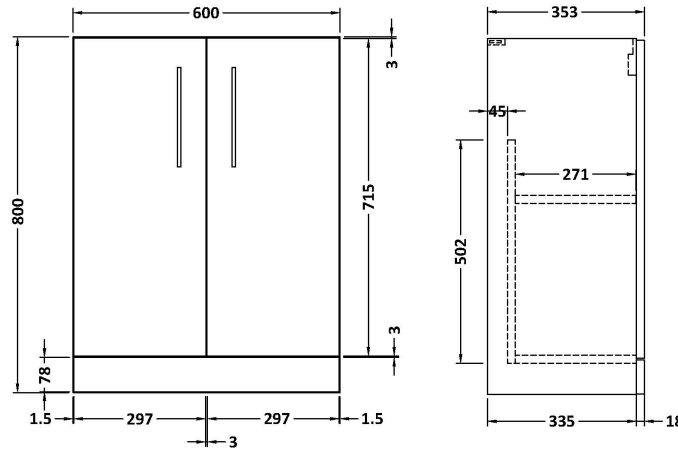

Sales Code: PAL025E

Description: 600 Fs 2-Door Vanity & Ceramic Basin

Packaging Details

Barcode: 5056211815884

Sales Code: NVF503CN

Description: 600 Fs 2-Door Unit (335 Deep)

Product Dimensions

Height (mm):	800
Width (mm):	600
Depth (mm):	353
Nett Weight (kg):	19

Packaging Dimensions

Height (mm):	835
Width (mm):	620
Depth (mm):	355
Gross Weight (kg):	19.5

Packaging Data

Box Colour:	Brown Cardboard Box
Box Qty:	1
Label Size:	100 x 50
Label Colour:	White Label
Label Qty:	2

Outer Box Dimensions (If Applicable)

Height (mm):	
Width (mm):	
Depth (mm):	
Gross Weight (kg):	
Barcode:	5056462660639

Product Details

Country of Origin:	United Kingdom
Fitting Instruction:	No
CE & UKCA:	N/A
FSC Certified Materials:	Yes
Colour:	Anthracite Woodgrain
Construction Method:	Cam & Wood Dowel
Construction Type:	Rigid
Cabinet Finish:	MFC Textured Woodgrain
Fascia Finish:	MFC Textured Woodgrain
Cabinet Thickness (mm):	18
Fascia Thickness (mm):	18
Drawer Included:	No
Drawer Type:	Not Applicable
No of Shelves:	1
Hinge Type:	95 Degree Clip-On Soft Close
Hinge Included:	Yes, Supplied
Adjustable Legs:	No, Not Required
Fixings Included:	Yes
Handle Style:	Contemporary
Waste Shroud:	No
Handle Included:	Yes, Supplied
Handle Type:	D-Shape

Sales Code: CBM313

Description: Ceramic Rear Tap Basin 605X360

Product Dimensions

Height (mm):	150
Width (mm):	620
Depth (mm):	370
Nett Weight (kg):	10

Packaging Dimensions

Height (mm):	655
Width (mm):	420
Depth (mm):	200
Gross Weight (kg):	10