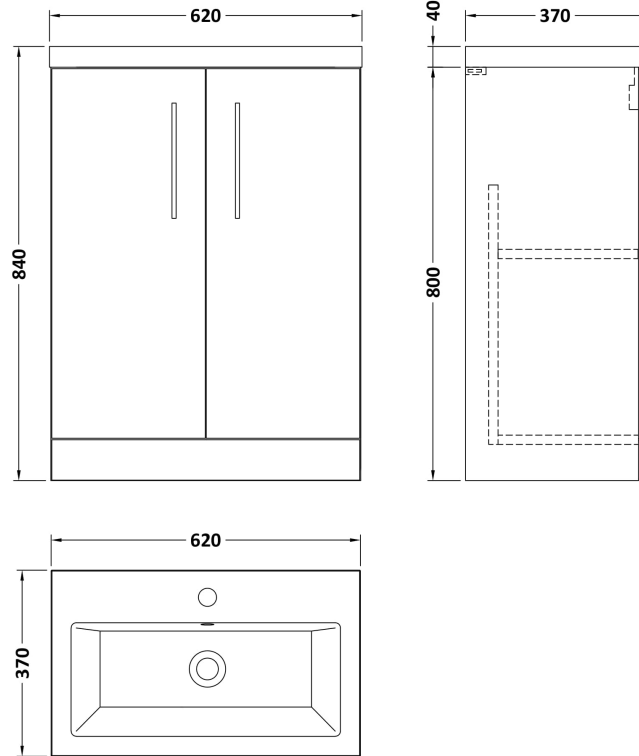

Sales Code: PAL025E

Description: 600 Fs 2-Door Vanity & Ceramic Basin

Packaging Details

Barcode: 5056211815884

Sales Code: NVF503CN

Description: 600 Fs 2-Door Unit (335 Deep)

Product Dimensions

Height (mm):	800
Width (mm):	600
Depth (mm):	353
Nett Weight (kg):	19

Packaging Dimensions

Height (mm):	835
Width (mm):	620
Depth (mm):	355
Gross Weight (kg):	19.5

Packaging Data

Box Colour:	Brown Cardboard Box
Box Qty:	1
Label Size:	100 x 50
Label Colour:	White Label
Label Qty:	2

Outer Box Dimensions (If Applicable)

Height (mm):	
Width (mm):	
Depth (mm):	
Gross Weight (kg):	
Barcode:	5056462660639

Product Details

Country of Origin:	United Kingdom
Fitting Instruction:	No
CE & UKCA:	N/A
FSC Certified Materials:	Yes
Colour:	Anthracite Woodgrain
Construction Method:	Cam & Wood Dowel
Construction Type:	Rigid
Cabinet Finish:	MFC Textured Woodgrain
Fascia Finish:	MFC Textured Woodgrain
Cabinet Thickness (mm):	18
Fascia Thickness (mm):	18
Drawer Included:	No
Drawer Type:	Not Applicable
No of Shelves:	1
Hinge Type:	95 Degree Clip-On Soft Close
Hinge Included:	Yes, Supplied
Adjustable Legs:	No, Not Required
Fixings Included:	Yes
Handle Style:	Contemporary
Waste Shroud:	No
Handle Included:	Yes, Supplied
Handle Type:	D-Shape

Sales Code: CBM313

Description: Ceramic Rear Tap Basin 605X360

Product Dimensions

Height (mm):	150
Width (mm):	620
Depth (mm):	370
Nett Weight (kg):	10

Packaging Dimensions

Height (mm):	655
Width (mm):	420
Depth (mm):	200
Gross Weight (kg):	10