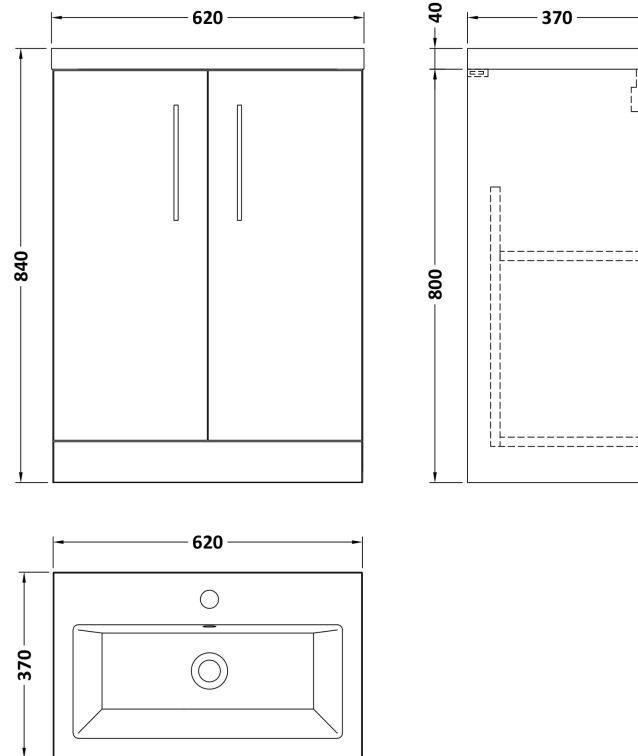

Sales Code: PAL027E

Description: 600 Fs 2-Door Vanity & Ceramic Basin

Packaging Details

Barcode: 5056211886051

Sales Code: NVF103

Description: 600 Fs 2-Door Unit (335 Deep)

Product Dimensions

Height (mm):	800
Width (mm):	600
Depth (mm):	353
Nett Weight (kg):	19.5

Packaging Dimensions

Height (mm):	835
Width (mm):	620
Depth (mm):	375
Gross Weight (kg):	20

Packaging Data

Box Colour:	Brown Cardboard Box - Printed
Box Qty:	0
Label Size:	0 x 0
Label Colour:	Not Applicable
Label Qty:	0

Outer Box Dimensions (If Applicable)

Height (mm):	
Width (mm):	
Depth (mm):	
Gross Weight (kg):	
Barcode:	5056211876090

Product Details

Country of Origin:	China
Fitting Instruction:	No
CE & UKCA:	N/A
FSC Certified Materials:	Yes
Colour:	Gloss White
Construction Method:	Cam & Wood Dowel
Construction Type:	Rigid
Cabinet Finish:	MFC Painted Gloss
Fascia Finish:	Mdf Painted Gloss
Cabinet Thickness (mm):	16
Fascia Thickness (mm):	18
Drawer Included:	No
Drawer Type:	Not Applicable
No of Shelves:	1
Hinge Type:	95 Degree Soft Close
Hinge Included:	Yes, Supplied
Adjustable Legs:	No, Not Required
Fixings Included:	Yes
Handle Style:	Contemporary
Waste Shroud:	No
Handle Included:	Yes
Handle Type:	D-Shape

Sales Code: CBM313

Description: Ceramic Rear Tap Basin 605X360

Product Dimensions

Height (mm):	150
Width (mm):	620
Depth (mm):	370
Nett Weight (kg):	10

Packaging Dimensions

Height (mm):	655
Width (mm):	420
Depth (mm):	200
Gross Weight (kg):	10