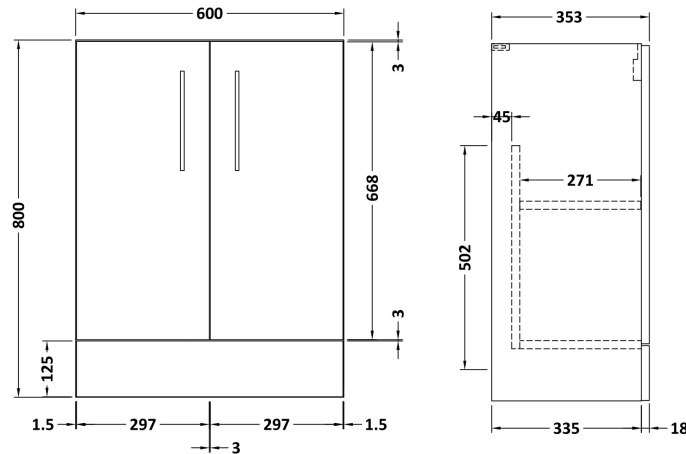

Sales Code: PAL027E

Description: 600 Fs 2-Door Vanity & Ceramic Basin

Packaging Details

Barcode: 5056211886051

Sales Code: NVF103

Description: 600 Fs 2-Door Unit (335 Deep)

Product Dimensions

Height (mm):	800
Width (mm):	600
Depth (mm):	353
Nett Weight (kg):	19.5

Packaging Dimensions

Height (mm):	835
Width (mm):	620
Depth (mm):	375
Gross Weight (kg):	20

Packaging Data

Box Colour:	Brown Cardboard Box - Printed
Box Qty:	0
Label Size:	0 x 0
Label Colour:	Not Applicable
Label Qty:	0

Outer Box Dimensions (If Applicable)

Height (mm):	
Width (mm):	
Depth (mm):	
Gross Weight (kg):	
Barcode:	5056211876090

Product Details

Country of Origin:	China
Fitting Instruction:	No
CE & UKCA:	N/A
FSC Certified Materials:	Yes
Colour:	Gloss White
Construction Method:	Cam & Wood Dowel
Construction Type:	Rigid
Cabinet Finish:	MFC Painted Gloss
Fascia Finish:	Mdf Painted Gloss
Cabinet Thickness (mm):	16
Fascia Thickness (mm):	18
Drawer Included:	No
Drawer Type:	Not Applicable
No of Shelves:	1
Hinge Type:	95 Degree Soft Close
Hinge Included:	Yes, Supplied
Adjustable Legs:	No, Not Required
Fixings Included:	Yes
Handle Style:	Contemporary
Waste Shroud:	No
Handle Included:	Yes
Handle Type:	D-Shape

Sales Code: CBM313

Description: Ceramic Rear Tap Basin 605X360

Product Dimensions

Height (mm):	150
Width (mm):	620
Depth (mm):	370
Nett Weight (kg):	10

Packaging Dimensions

Height (mm):	655
Width (mm):	420
Depth (mm):	200
Gross Weight (kg):	10