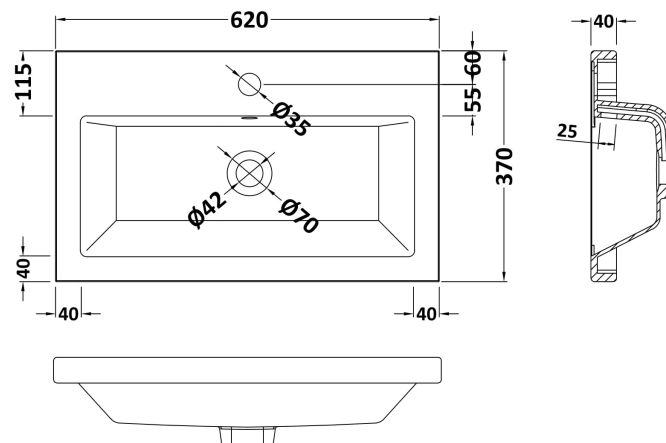

Sales Code: PAL027E

Description: 600 Fs 2-Door Vanity & Ceramic Basin

Packaging Details

Barcode: 5056211886051

Sales Code: NVF103

Description: 600 Fs 2-Door Unit (335 Deep)

Product Dimensions

Height (mm):	800
Width (mm):	600
Depth (mm):	353
Nett Weight (kg):	19.5

Packaging Dimensions

Height (mm):	835
Width (mm):	620
Depth (mm):	375
Gross Weight (kg):	20

Packaging Data

Box Colour:	Brown Cardboard Box - Printed
Box Qty:	0
Label Size:	0 x 0
Label Colour:	Not Applicable
Label Qty:	0

Outer Box Dimensions (If Applicable)

Height (mm):	
Width (mm):	
Depth (mm):	
Gross Weight (kg):	
Barcode:	5056211876090

Product Details

Country of Origin:	China
Fitting Instruction:	No
CE & UKCA:	N/A
FSC Certified Materials:	Yes
Colour:	Gloss White
Construction Method:	Cam & Wood Dowel
Construction Type:	Rigid
Cabinet Finish:	MFC Painted Gloss
Fascia Finish:	Mdf Painted Gloss
Cabinet Thickness (mm):	16
Fascia Thickness (mm):	18
Drawer Included:	No
Drawer Type:	Not Applicable
No of Shelves:	1
Hinge Type:	95 Degree Soft Close
Hinge Included:	Yes, Supplied
Adjustable Legs:	No, Not Required
Fixings Included:	Yes
Handle Style:	Contemporary
Waste Shroud:	No
Handle Included:	Yes
Handle Type:	D-Shape

Sales Code: CBM313

Description: Ceramic Rear Tap Basin 605X360

Product Dimensions

Height (mm):	150
Width (mm):	620
Depth (mm):	370
Nett Weight (kg):	10

Packaging Dimensions

Height (mm):	655
Width (mm):	420
Depth (mm):	200
Gross Weight (kg):	10