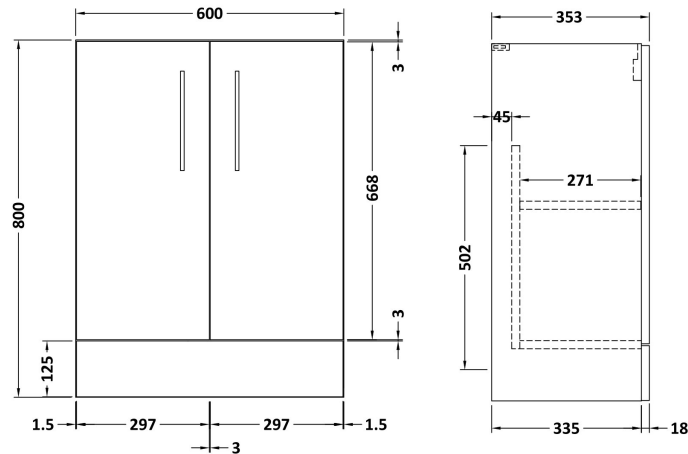

Sales Code: PAL027

Description: 600 Fs 2-Door Vanity & Polymarble Basin

Packaging Details

Barcode: 5056211880714

Sales Code: NVF103

Description: 600 Fs 2-Door Unit (335 Deep)

Product Dimensions

Height (mm):	800
Width (mm):	600
Depth (mm):	353
Nett Weight (kg):	19.5

Packaging Dimensions

Height (mm):	835
Width (mm):	620
Depth (mm):	375
Gross Weight (kg):	20

Packaging Data

Box Colour:	Brown Cardboard Box - Printed
Box Qty:	0
Label Size:	0 x 0
Label Colour:	Not Applicable
Label Qty:	0

Outer Box Dimensions (If Applicable)

Height (mm):	
Width (mm):	
Depth (mm):	
Gross Weight (kg):	
Barcode:	5056211876090

Product Details

Country of Origin:	China
Fitting Instruction:	No
CE & UKCA:	N/A
FSC Certified Materials:	Yes
Colour:	Gloss White
Construction Method:	Cam & Wood Dowel
Construction Type:	Rigid
Cabinet Finish:	MFC Painted Gloss
Fascia Finish:	Mdf Painted Gloss
Cabinet Thickness (mm):	16
Fascia Thickness (mm):	18
Drawer Included:	No
Drawer Type:	Not Applicable
No of Shelves:	1
Hinge Type:	95 Degree Soft Close
Hinge Included:	Yes, Supplied
Adjustable Legs:	No, Not Required
Fixings Included:	Yes
Handle Style:	Contemporary
Waste Shroud:	No
Handle Included:	Yes
Handle Type:	D-Shape

Sales Code: PMB313

Description: 600 Rear Tap Basin 1Th

Product Dimensions

Height (mm):	355
Width (mm):	603
Depth (mm):	135
Nett Weight (kg):	9.66

Packaging Dimensions

Height (mm):	410
Width (mm):	200
Depth (mm):	650
Gross Weight (kg):	9.66