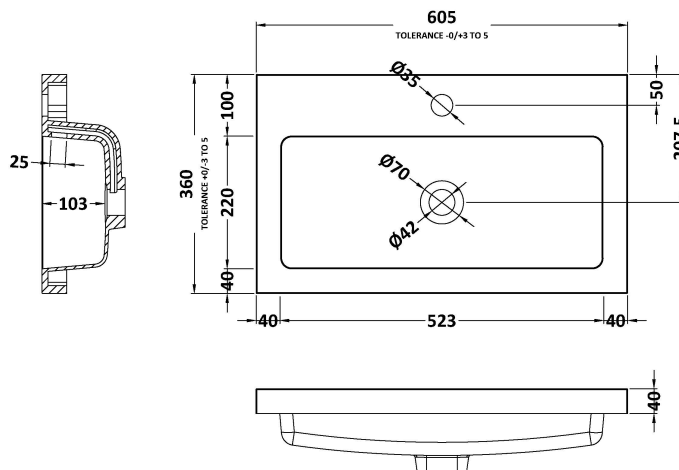

Packaging Dimensions

Height (mm):	835
Width (mm):	620
Depth (mm):	375
Gross Weight (kg):	20

Packaging Data

Box Colour:	Brown Cardboard Box - Printed
Box Qty:	0
Label Size:	0 x 0
Label Colour:	Not Applicable
Label Qty:	0

Outer Box Dimensions (If Applicable)

Height (mm):	
Width (mm):	
Depth (mm):	
Gross Weight (kg):	
Barcode:	5056211876090

Product Details

Country of Origin:	China
Fitting Instruction:	No
CE & UKCA:	N/A
FSC Certified Materials:	Yes
Colour:	Gloss White
Construction Method:	Cam & Wood Dowel
Construction Type:	Rigid
Cabinet Finish:	MFC Painted Gloss
Fascia Finish:	Mdf Painted Gloss
Cabinet Thickness (mm):	16
Fascia Thickness (mm):	18
Drawer Included:	No
Drawer Type:	Not Applicable
No of Shelves:	1
Hinge Type:	95 Degree Soft Close
Hinge Included:	Yes, Supplied
Adjustable Legs:	No, Not Required
Fixings Included:	Yes
Handle Style:	Contemporary
Waste Shroud:	No
Handle Included:	Yes
Handle Type:	D-Shape

Sales Code: PMB313

Description: 600 Rear Tap Basin 1Th

Product Dimensions

Height (mm):	355
Width (mm):	603
Depth (mm):	135
Nett Weight (kg):	9.66

Packaging Dimensions

Height (mm):	410
Width (mm):	200
Depth (mm):	650
Gross Weight (kg):	9.66

Packaging Data

Box Colour:	Brown Cardboard Box - Printed
Box Qty:	1
Label Size:	100 x 50
Label Colour:	White Label
Label Qty:	2

Outer Box Dimensions (If Applicable)

Height (mm):	
Width (mm):	
Depth (mm):	
Gross Weight (kg):	
Barcode:	5055369071982