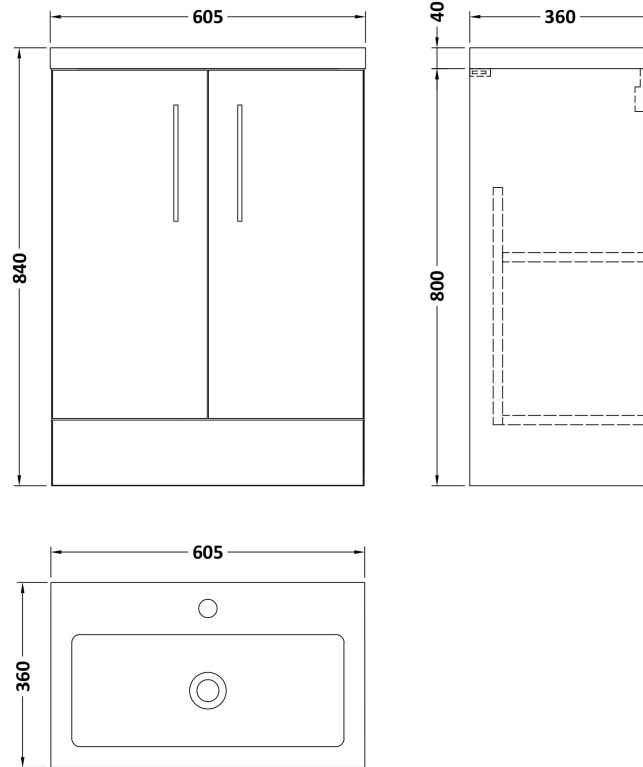

Sales Code: PAL027

Description: 600 Fs 2-Door Vanity & Polymarble Basin

Packaging Details

Barcode: 5056211880714

Sales Code: NVF103

Description: 600 Fs 2-Door Unit (335 Deep)

Product Dimensions

Height (mm):	800
Width (mm):	600
Depth (mm):	353
Nett Weight (kg):	19.5

Packaging Dimensions

Height (mm):	835
Width (mm):	620
Depth (mm):	375
Gross Weight (kg):	20

Packaging Data

Box Colour:	Brown Cardboard Box - Printed
Box Qty:	0
Label Size:	0 x 0
Label Colour:	Not Applicable
Label Qty:	0

Outer Box Dimensions (If Applicable)

Height (mm):	
Width (mm):	
Depth (mm):	
Gross Weight (kg):	
Barcode:	5056211876090

Product Details

Country of Origin:	China
Fitting Instruction:	No
CE & UKCA:	N/A
FSC Certified Materials:	Yes
Colour:	Gloss White
Construction Method:	Cam & Wood Dowel
Construction Type:	Rigid
Cabinet Finish:	MFC Painted Gloss
Fascia Finish:	Mdf Painted Gloss
Cabinet Thickness (mm):	16
Fascia Thickness (mm):	18
Drawer Included:	No
Drawer Type:	Not Applicable
No of Shelves:	1
Hinge Type:	95 Degree Soft Close
Hinge Included:	Yes, Supplied
Adjustable Legs:	No, Not Required
Fixings Included:	Yes
Handle Style:	Contemporary
Waste Shroud:	No
Handle Included:	Yes
Handle Type:	D-Shape

Sales Code: PMB313

Description: 600 Rear Tap Basin 1Th

Product Dimensions

Height (mm):	355
Width (mm):	603
Depth (mm):	135
Nett Weight (kg):	9.66

Packaging Dimensions

Height (mm):	410
Width (mm):	200
Depth (mm):	650
Gross Weight (kg):	9.66