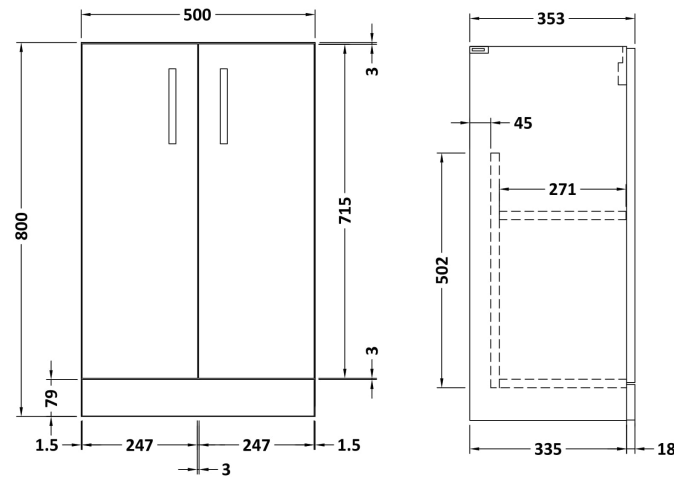

Sales Code: PAL072E

Description: 500 Fs 2-Door Vanity & Ceramic Basin

Packaging Details

Barcode: 5056211893226

Sales Code: NVF901

Description: 500 Fs 2-Door Unit

Product Dimensions

Height (mm):	800
Width (mm):	500
Depth (mm):	353
Nett Weight (kg):	17.5

Packaging Dimensions

Height (mm):	835
Width (mm):	520
Depth (mm):	375
Gross Weight (kg):	18

Packaging Data

Box Colour:	Brown Cardboard Box
Box Qty:	1
Label Size:	100 x 50
Label Colour:	White Label
Label Qty:	2

Outer Box Dimensions (If Applicable)

Height (mm):	
Width (mm):	
Depth (mm):	
Gross Weight (kg):	
Barcode:	5056211876076

Product Details

Country of Origin:	China
Fitting Instruction:	No
CE & UKCA:	N/A
FSC Certified Materials:	Yes
Colour:	Gloss Grey
Construction Method:	Cam & Wood Dowel
Construction Type:	Rigid
Cabinet Finish:	MFC Painted Gloss
Fascia Finish:	Mdf Painted Gloss
Cabinet Thickness (mm):	16
Fascia Thickness (mm):	16
Drawer Included:	No
Drawer Type:	Not Applicable
No of Shelves:	1
Hinge Type:	95 Degree Clip-On Soft Close
Hinge Included:	Yes
Adjustable Legs:	No
Fixings Included:	Yes
Handle Style:	Contemporary
Waste Shroud:	No
Handle Included:	Yes
Handle Type:	D-Shape

Sales Code: CBM312

Description: Ceramic Rear Tap Basin 505X360

Product Dimensions

Height (mm):	150
Width (mm):	520
Depth (mm):	370
Nett Weight (kg):	9

Packaging Dimensions

Height (mm):	555
Width (mm):	420
Depth (mm):	200
Gross Weight (kg):	9