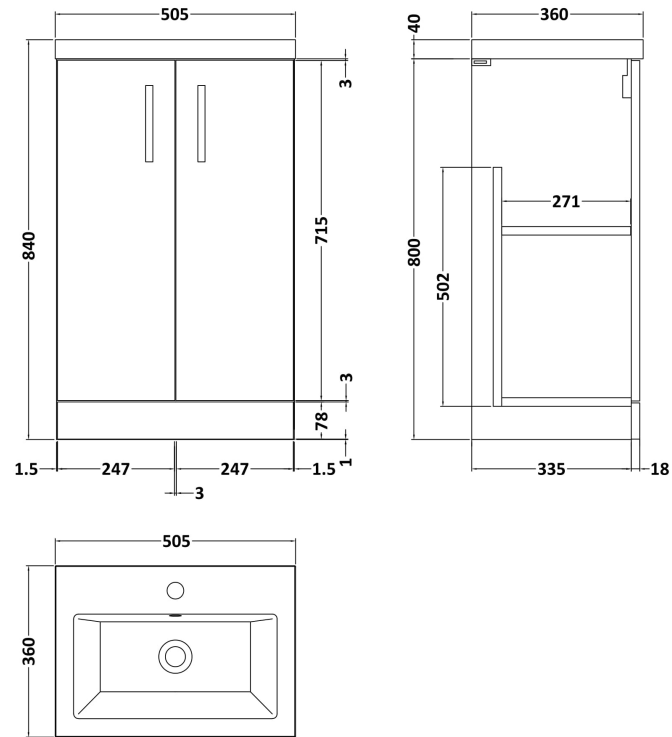

Sales Code: PAL072E

Description: 500 Fs 2-Door Vanity & Ceramic Basin

Packaging Details

Barcode: 5056211893226

Sales Code: NVF901

Description: 500 Fs 2-Door Unit

Product Dimensions

Height (mm):	800
Width (mm):	500
Depth (mm):	353
Nett Weight (kg):	17.5

Packaging Dimensions

Height (mm):	835
Width (mm):	520
Depth (mm):	375
Gross Weight (kg):	18

Packaging Data

Box Colour:	Brown Cardboard Box
Box Qty:	1
Label Size:	100 x 50
Label Colour:	White Label
Label Qty:	2

Outer Box Dimensions (If Applicable)

Height (mm):	
Width (mm):	
Depth (mm):	
Gross Weight (kg):	
Barcode:	5056211876076

Product Details

Country of Origin:	China
Fitting Instruction:	No
CE & UKCA:	N/A
FSC Certified Materials:	Yes
Colour:	Gloss Grey
Construction Method:	Cam & Wood Dowel
Construction Type:	Rigid
Cabinet Finish:	MFC Painted Gloss
Fascia Finish:	Mdf Painted Gloss
Cabinet Thickness (mm):	16
Fascia Thickness (mm):	16
Drawer Included:	No
Drawer Type:	Not Applicable
No of Shelves:	1
Hinge Type:	95 Degree Clip-On Soft Close
Hinge Included:	Yes
Adjustable Legs:	No
Fixings Included:	Yes
Handle Style:	Contemporary
Waste Shroud:	No
Handle Included:	Yes
Handle Type:	D-Shape

Sales Code: CBM312

Description: Ceramic Rear Tap Basin 505X360

Product Dimensions

Height (mm):	150
Width (mm):	520
Depth (mm):	370
Nett Weight (kg):	9

Packaging Dimensions

Height (mm):	555
Width (mm):	420
Depth (mm):	200
Gross Weight (kg):	9