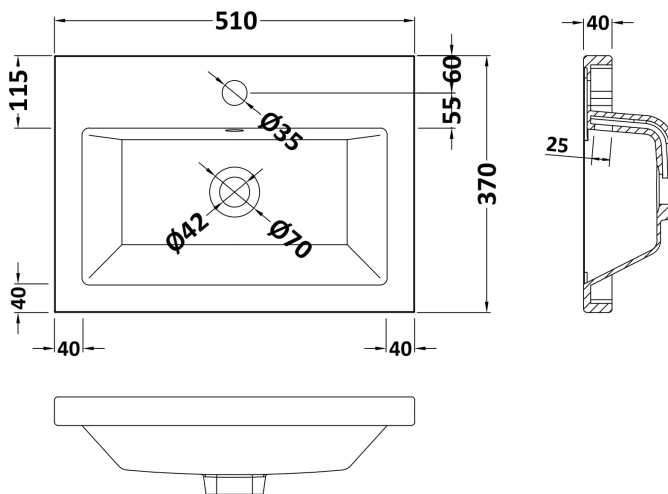

Packaging Dimensions

Height (mm):	835
Width (mm):	520
Depth (mm):	375
Gross Weight (kg):	18

Packaging Data

Box Colour:	Brown Cardboard Box
Box Qty:	1
Label Size:	100 x 50
Label Colour:	White Label
Label Qty:	2

Outer Box Dimensions (If Applicable)

Height (mm):	
Width (mm):	
Depth (mm):	
Gross Weight (kg):	
Barcode:	5056211876076

Product Details

Country of Origin:	China
Fitting Instruction:	No
CE & UKCA:	N/A
FSC Certified Materials:	Yes
Colour:	Gloss Grey
Construction Method:	Cam & Wood Dowel
Construction Type:	Rigid
Cabinet Finish:	MFC Painted Gloss
Fascia Finish:	Mdf Painted Gloss
Cabinet Thickness (mm):	16
Fascia Thickness (mm):	16
Drawer Included:	No
Drawer Type:	Not Applicable
No of Shelves:	1
Hinge Type:	95 Degree Clip-On Soft Close
Hinge Included:	Yes
Adjustable Legs:	No
Fixings Included:	Yes
Handle Style:	Contemporary
Waste Shroud:	No
Handle Included:	Yes
Handle Type:	D-Shape

Sales Code: CBM312

Description: Ceramic Rear Tap Basin 505X360

Product Dimensions

Height (mm):	150
Width (mm):	520
Depth (mm):	370
Nett Weight (kg):	9

Packaging Dimensions

Height (mm):	555
Width (mm):	420
Depth (mm):	200
Gross Weight (kg):	9

Packaging Data

Box Colour:	Brown Cardboard Box - Printed
Box Qty:	1
Label Size:	100 x 50
Label Colour:	White Label
Label Qty:	2

Outer Box Dimensions (If Applicable)

Height (mm):	
Width (mm):	
Depth (mm):	
Gross Weight (kg):	
Barcode:	5056211875819