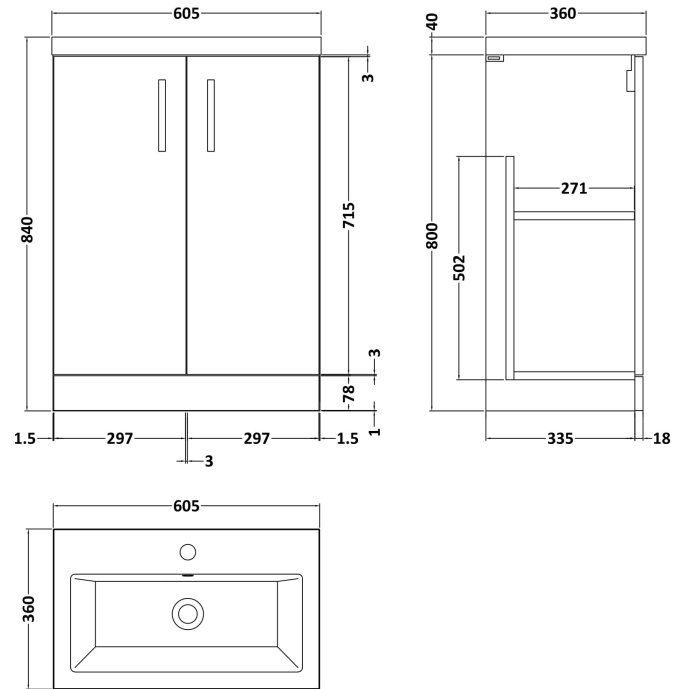

Sales Code: PAL075E

Description: 600 Fs 2-Door Vanity & Ceramic Basin

Packaging Details

Barcode: 5056211893240

Sales Code: NVF903

Description: 600 Fs 2-Door Unit

Product Dimensions

Height (mm):	800
Width (mm):	600
Depth (mm):	353
Nett Weight (kg):	19.5

Packaging Dimensions

Height (mm):	835
Width (mm):	620
Depth (mm):	375
Gross Weight (kg):	20

Packaging Data

Box Colour:	Brown Cardboard Box
Box Qty:	1
Label Size:	100 x 50
Label Colour:	White Label
Label Qty:	2

Outer Box Dimensions (If Applicable)

Height (mm):	
Width (mm):	
Depth (mm):	
Gross Weight (kg):	
Barcode:	5056211876106

Product Details

Country of Origin:	China
Fitting Instruction:	No
CE & UKCA:	N/A
FSC Certified Materials:	Yes
Colour:	Gloss Grey
Construction Method:	Cam & Wood Dowel
Construction Type:	Rigid
Cabinet Finish:	MFC Painted Gloss
Fascia Finish:	Mdf Painted Gloss
Cabinet Thickness (mm):	16
Fascia Thickness (mm):	16
Drawer Included:	No
Drawer Type:	Not Applicable
No of Shelves:	1
Hinge Type:	95 Degree Clip-On Soft Close
Hinge Included:	Yes
Adjustable Legs:	No
Fixings Included:	Yes
Handle Style:	Contemporary
Waste Shroud:	No
Handle Included:	Yes
Handle Type:	D-Shape

Sales Code: CBM313

Description: Ceramic Rear Tap Basin 605X360

Product Dimensions

Height (mm):	150
Width (mm):	620
Depth (mm):	370
Nett Weight (kg):	10

Packaging Dimensions

Height (mm):	655
Width (mm):	420
Depth (mm):	200
Gross Weight (kg):	10