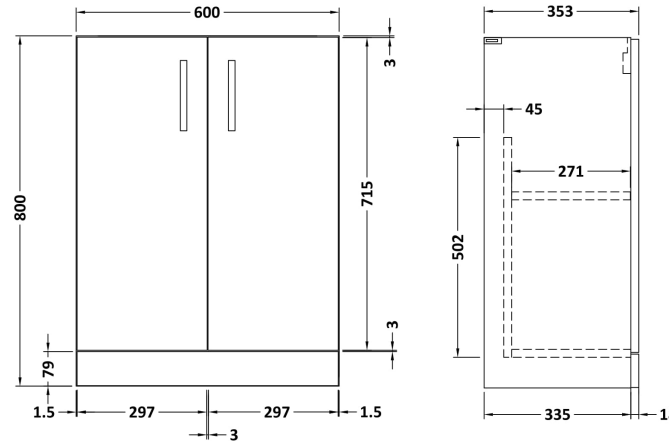

Sales Code: PAL075E

Description: 600 Fs 2-Door Vanity & Ceramic Basin

Packaging Details

Barcode: 5056211893240

Sales Code: NVF903

Description: 600 Fs 2-Door Unit

Product Dimensions

Height (mm):	800
Width (mm):	600
Depth (mm):	353
Nett Weight (kg):	19.5

Packaging Dimensions

Height (mm):	835
Width (mm):	620
Depth (mm):	375
Gross Weight (kg):	20

Packaging Data

Box Colour:	Brown Cardboard Box
Box Qty:	1
Label Size:	100 x 50
Label Colour:	White Label
Label Qty:	2

Outer Box Dimensions (If Applicable)

Height (mm):	
Width (mm):	
Depth (mm):	
Gross Weight (kg):	
Barcode:	5056211876106

Product Details

Country of Origin:	China
Fitting Instruction:	No
CE & UKCA:	N/A
FSC Certified Materials:	Yes
Colour:	Gloss Grey
Construction Method:	Cam & Wood Dowel
Construction Type:	Rigid
Cabinet Finish:	MFC Painted Gloss
Fascia Finish:	Mdf Painted Gloss
Cabinet Thickness (mm):	16
Fascia Thickness (mm):	16
Drawer Included:	No
Drawer Type:	Not Applicable
No of Shelves:	1
Hinge Type:	95 Degree Clip-On Soft Close
Hinge Included:	Yes
Adjustable Legs:	No
Fixings Included:	Yes
Handle Style:	Contemporary
Waste Shroud:	No
Handle Included:	Yes
Handle Type:	D-Shape

Sales Code: CBM313

Description: Ceramic Rear Tap Basin 605X360

Product Dimensions

Height (mm):	150
Width (mm):	620
Depth (mm):	370
Nett Weight (kg):	10

Packaging Dimensions

Height (mm):	655
Width (mm):	420
Depth (mm):	200
Gross Weight (kg):	10