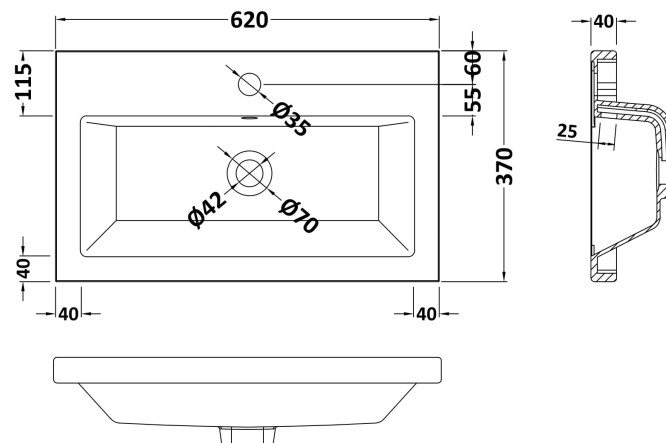

Sales Code: PAL075E

Description: 600 Fs 2-Door Vanity & Ceramic Basin

Packaging Details

Barcode: 5056211893240

Sales Code: NVF903

Description: 600 Fs 2-Door Unit

Product Dimensions

Height (mm):	800
Width (mm):	600
Depth (mm):	353
Nett Weight (kg):	19.5

Packaging Dimensions

Height (mm):	835
Width (mm):	620
Depth (mm):	375
Gross Weight (kg):	20

Packaging Data

Box Colour:	Brown Cardboard Box
Box Qty:	1
Label Size:	100 x 50
Label Colour:	White Label
Label Qty:	2

Outer Box Dimensions (If Applicable)

Height (mm):	
Width (mm):	
Depth (mm):	
Gross Weight (kg):	
Barcode:	5056211876106

Product Details

Country of Origin:	China
Fitting Instruction:	No
CE & UKCA:	N/A
FSC Certified Materials:	Yes
Colour:	Gloss Grey
Construction Method:	Cam & Wood Dowel
Construction Type:	Rigid
Cabinet Finish:	MFC Painted Gloss
Fascia Finish:	Mdf Painted Gloss
Cabinet Thickness (mm):	16
Fascia Thickness (mm):	16
Drawer Included:	No
Drawer Type:	Not Applicable
No of Shelves:	1
Hinge Type:	95 Degree Clip-On Soft Close
Hinge Included:	Yes
Adjustable Legs:	No
Fixings Included:	Yes
Handle Style:	Contemporary
Waste Shroud:	No
Handle Included:	Yes
Handle Type:	D-Shape

Sales Code: CBM313

Description: Ceramic Rear Tap Basin 605X360

Product Dimensions

Height (mm):	150
Width (mm):	620
Depth (mm):	370
Nett Weight (kg):	10

Packaging Dimensions

Height (mm):	655
Width (mm):	420
Depth (mm):	200
Gross Weight (kg):	10