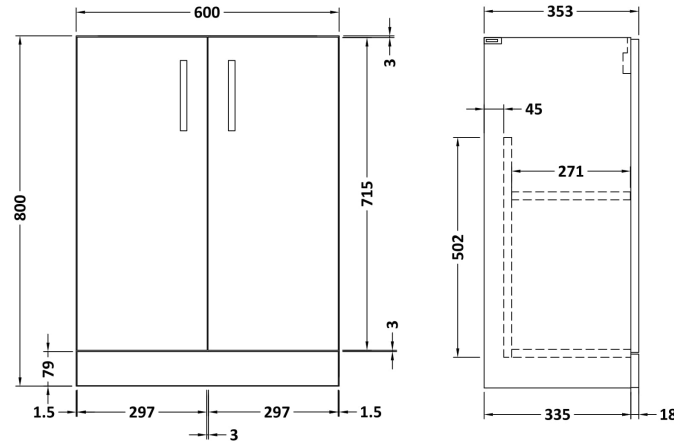

Sales Code: PAL075

Description: 600 Fs 2-Door Vanity & Polymarble Basin

Packaging Details

Barcode: 5056211882480

Sales Code: NVF903

Description: 600 Fs 2-Door Unit

Product Dimensions

Height (mm):	800
Width (mm):	600
Depth (mm):	353
Nett Weight (kg):	19.5

Packaging Dimensions

Height (mm):	835
Width (mm):	620
Depth (mm):	375
Gross Weight (kg):	20

Packaging Data

Box Colour:	Brown Cardboard Box
Box Qty:	1
Label Size:	100 x 50
Label Colour:	White Label
Label Qty:	2

Outer Box Dimensions (If Applicable)

Height (mm):	
Width (mm):	
Depth (mm):	
Gross Weight (kg):	
Barcode:	5056211876106

Product Details

Country of Origin:	China
Fitting Instruction:	No
CE & UKCA:	N/A
FSC Certified Materials:	Yes
Colour:	Gloss Grey
Construction Method:	Cam & Wood Dowel
Construction Type:	Rigid
Cabinet Finish:	MFC Painted Gloss
Fascia Finish:	Mdf Painted Gloss
Cabinet Thickness (mm):	16
Fascia Thickness (mm):	16
Drawer Included:	No
Drawer Type:	Not Applicable
No of Shelves:	1
Hinge Type:	95 Degree Clip-On Soft Close
Hinge Included:	Yes
Adjustable Legs:	No
Fixings Included:	Yes
Handle Style:	Contemporary
Waste Shroud:	No
Handle Included:	Yes
Handle Type:	D-Shape

Sales Code: PMB313

Description: 600 Rear Tap Basin 1Th

Product Dimensions

Height (mm):	355
Width (mm):	603
Depth (mm):	135
Nett Weight (kg):	9.66

Packaging Dimensions

Height (mm):	410
Width (mm):	200
Depth (mm):	650
Gross Weight (kg):	9.66