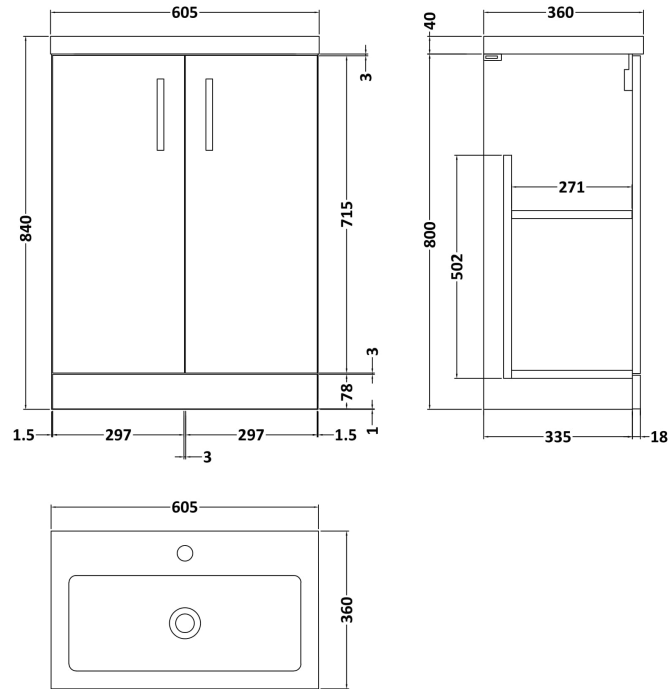

Sales Code: PAL075

Description: 600 Fs 2-Door Vanity & Polymarble Basin

Packaging Details

Barcode: 5056211882480

Sales Code: NVF903

Description: 600 Fs 2-Door Unit

Product Dimensions

Height (mm):	800
Width (mm):	600
Depth (mm):	353
Nett Weight (kg):	19.5

Packaging Dimensions

Height (mm):	835
Width (mm):	620
Depth (mm):	375
Gross Weight (kg):	20

Packaging Data

Box Colour:	Brown Cardboard Box
Box Qty:	1
Label Size:	100 x 50
Label Colour:	White Label
Label Qty:	2

Outer Box Dimensions (If Applicable)

Height (mm):	
Width (mm):	
Depth (mm):	
Gross Weight (kg):	
Barcode:	5056211876106

Product Details

Country of Origin:	China
Fitting Instruction:	No
CE & UKCA:	N/A
FSC Certified Materials:	Yes
Colour:	Gloss Grey
Construction Method:	Cam & Wood Dowel
Construction Type:	Rigid
Cabinet Finish:	MFC Painted Gloss
Fascia Finish:	Mdf Painted Gloss
Cabinet Thickness (mm):	16
Fascia Thickness (mm):	16
Drawer Included:	No
Drawer Type:	Not Applicable
No of Shelves:	1
Hinge Type:	95 Degree Clip-On Soft Close
Hinge Included:	Yes
Adjustable Legs:	No
Fixings Included:	Yes
Handle Style:	Contemporary
Waste Shroud:	No
Handle Included:	Yes
Handle Type:	D-Shape

Sales Code: PMB313

Description: 600 Rear Tap Basin 1Th

Product Dimensions

Height (mm):	355
Width (mm):	603
Depth (mm):	135
Nett Weight (kg):	9.66

Packaging Dimensions

Height (mm):	410
Width (mm):	200
Depth (mm):	650
Gross Weight (kg):	9.66