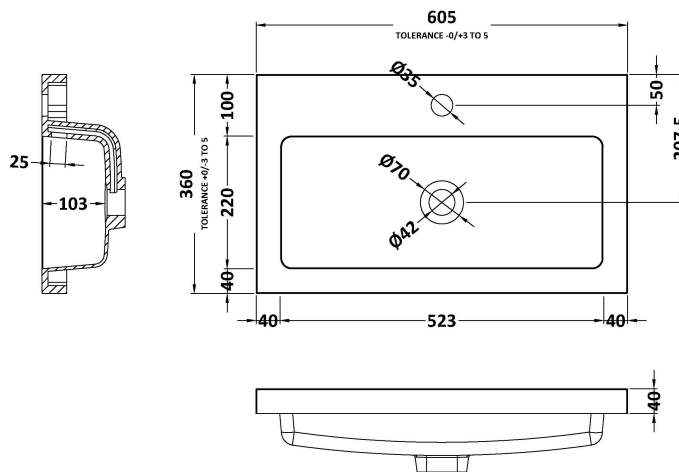

Packaging Dimensions

Height (mm):	835
Width (mm):	620
Depth (mm):	375
Gross Weight (kg):	20

Packaging Data

Box Colour:	Brown Cardboard Box
Box Qty:	1
Label Size:	100 x 50
Label Colour:	White Label
Label Qty:	2

Outer Box Dimensions (If Applicable)

Height (mm):	
Width (mm):	
Depth (mm):	
Gross Weight (kg):	
Barcode:	5056211876106

Product Details

Country of Origin:	China
Fitting Instruction:	No
CE & UKCA:	N/A
FSC Certified Materials:	Yes
Colour:	Gloss Grey
Construction Method:	Cam & Wood Dowel
Construction Type:	Rigid
Cabinet Finish:	MFC Painted Gloss
Fascia Finish:	Mdf Painted Gloss
Cabinet Thickness (mm):	16
Fascia Thickness (mm):	16
Drawer Included:	No
Drawer Type:	Not Applicable
No of Shelves:	1
Hinge Type:	95 Degree Clip-On Soft Close
Hinge Included:	Yes
Adjustable Legs:	No
Fixings Included:	Yes
Handle Style:	Contemporary
Waste Shroud:	No
Handle Included:	Yes
Handle Type:	D-Shape

Sales Code: PMB313

Description: 600 Rear Tap Basin 1Th

Product Dimensions

Height (mm):	355
Width (mm):	603
Depth (mm):	135
Nett Weight (kg):	9.66

Packaging Dimensions

Height (mm):	410
Width (mm):	200
Depth (mm):	650
Gross Weight (kg):	9.66

Packaging Data

Box Colour:	Brown Cardboard Box - Printed
Box Qty:	1
Label Size:	100 x 50
Label Colour:	White Label
Label Qty:	2

Outer Box Dimensions (If Applicable)

Height (mm):	
Width (mm):	
Depth (mm):	
Gross Weight (kg):	
Barcode:	5055369071982