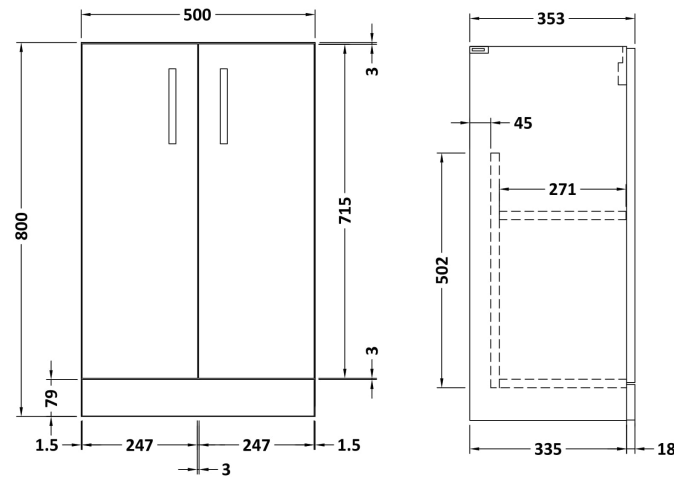

Sales Code: PAL103E

Description: 500 Fs 2-Door Vanity & Ceramic Basin

Packaging Details

Barcode: 5056211893233

Sales Code: NVF401

Description: 500 Fs 2-Door Unit

Product Dimensions

Height (mm):	800
Width (mm):	500
Depth (mm):	353
Nett Weight (kg):	17.5

Packaging Dimensions

Height (mm):	835
Width (mm):	520
Depth (mm):	375
Gross Weight (kg):	18

Packaging Data

Box Colour:	Brown Cardboard Box
Box Qty:	1
Label Size:	100 x 50
Label Colour:	White Label
Label Qty:	2

Sales Code: CBM312

Description: Ceramic Rear Tap Basin 505X360

Product Dimensions

Height (mm):	150
Width (mm):	520
Depth (mm):	370
Nett Weight (kg):	9

Packaging Dimensions

Height (mm):	555
Width (mm):	420
Depth (mm):	200
Gross Weight (kg):	9

Packaging Data

Box Colour:	Brown Cardboard Box - Printed
Box Qty:	1
Label Size:	100 x 50
Label Colour:	White Label
Label Qty:	2

Outer Box Dimensions (If Applicable)

Height (mm):	
Width (mm):	
Depth (mm):	
Gross Weight (kg):	
Barcode:	5056211875819