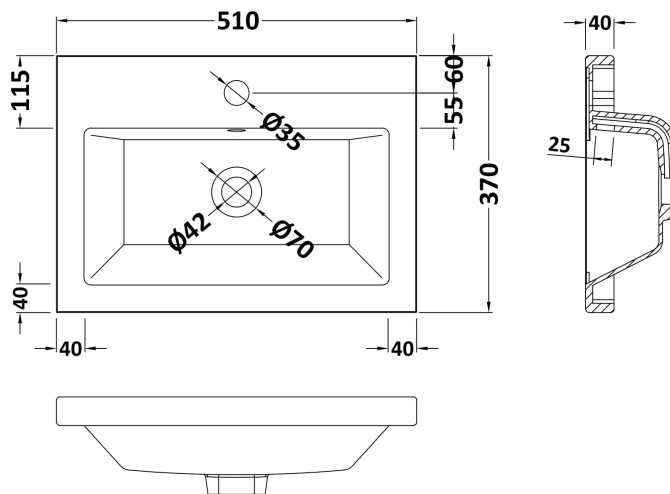

Sales Code: PAL103E

Description: 500 Fs 2-Door Vanity & Ceramic Basin

Packaging Details

Barcode: 5056211893233

Sales Code: NVF401

Description: 500 Fs 2-Door Unit

Product Dimensions

Height (mm):	800
Width (mm):	500
Depth (mm):	353
Nett Weight (kg):	17.5

Packaging Dimensions

Height (mm):	835
Width (mm):	520
Depth (mm):	375
Gross Weight (kg):	18

Packaging Data

Box Colour:	Brown Cardboard Box
Box Qty:	1
Label Size:	100 x 50
Label Colour:	White Label
Label Qty:	2

Sales Code: CBM312

Description: Ceramic Rear Tap Basin 505X360

Product Dimensions

Height (mm):	150
Width (mm):	520
Depth (mm):	370
Nett Weight (kg):	9

Packaging Dimensions

Height (mm):	555
Width (mm):	420
Depth (mm):	200
Gross Weight (kg):	9

Packaging Data

Box Colour:	Brown Cardboard Box - Printed
Box Qty:	1
Label Size:	100 x 50
Label Colour:	White Label
Label Qty:	2

Outer Box Dimensions (If Applicable)

Height (mm):	
Width (mm):	
Depth (mm):	
Gross Weight (kg):	
Barcode:	5056211875819