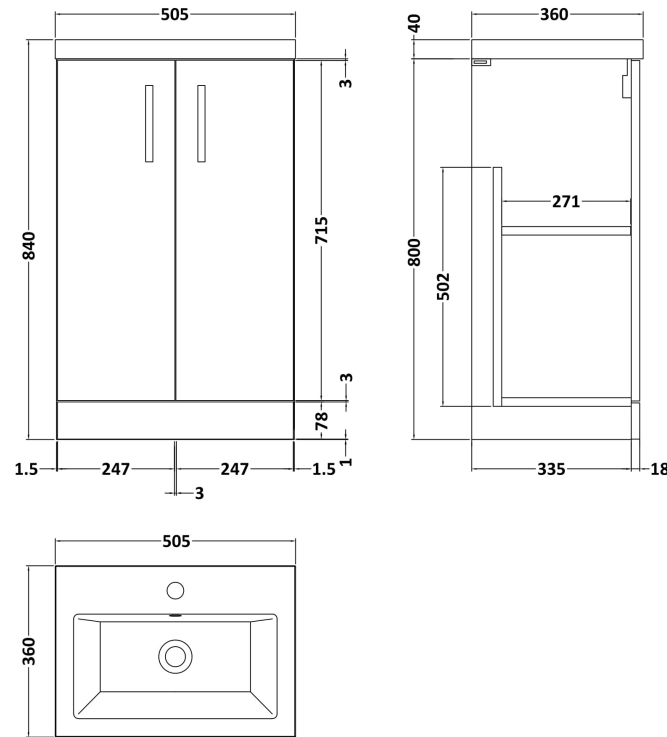

Sales Code: PAL103E

Description: 500 Fs 2-Door Vanity & Ceramic Basin

Packaging Details

Barcode: 5056211893233

Sales Code: NVF401

Description: 500 Fs 2-Door Unit

Product Dimensions

Height (mm):	800
Width (mm):	500
Depth (mm):	353
Nett Weight (kg):	17.5

Packaging Dimensions

Height (mm):	835
Width (mm):	520
Depth (mm):	375
Gross Weight (kg):	18

Packaging Data

Box Colour:	Brown Cardboard Box
Box Qty:	1
Label Size:	100 x 50
Label Colour:	White Label
Label Qty:	2

Outer Box Dimensions (If Applicable)

Height (mm):	
Width (mm):	
Depth (mm):	
Gross Weight (kg):	
Barcode:	5056211876083

Product Details

Country of Origin:	China
Fitting Instruction:	No
CE & UKCA:	N/A
FSC Certified Materials:	Yes
Colour:	Gloss Grey Mist
Construction Method:	Cam & Wood Dowel
Construction Type:	Rigid
Cabinet Finish:	MFC Painted Gloss
Fascia Finish:	Mdf Painted Gloss
Cabinet Thickness (mm):	16
Fascia Thickness (mm):	16
Drawer Included:	No
Drawer Type:	Not Applicable
No of Shelves:	1
Hinge Type:	95 Degree Clip-On Soft Close
Hinge Included:	Yes
Adjustable Legs:	No
Fixings Included:	Yes
Handle Style:	Contemporary
Waste Shroud:	No
Handle Included:	Yes
Handle Type:	D-Shape

Sales Code: CBM312

Description: Ceramic Rear Tap Basin 505X360

Product Dimensions

Height (mm):	150
Width (mm):	520
Depth (mm):	370
Nett Weight (kg):	9

Packaging Dimensions

Height (mm):	555
Width (mm):	420
Depth (mm):	200
Gross Weight (kg):	9