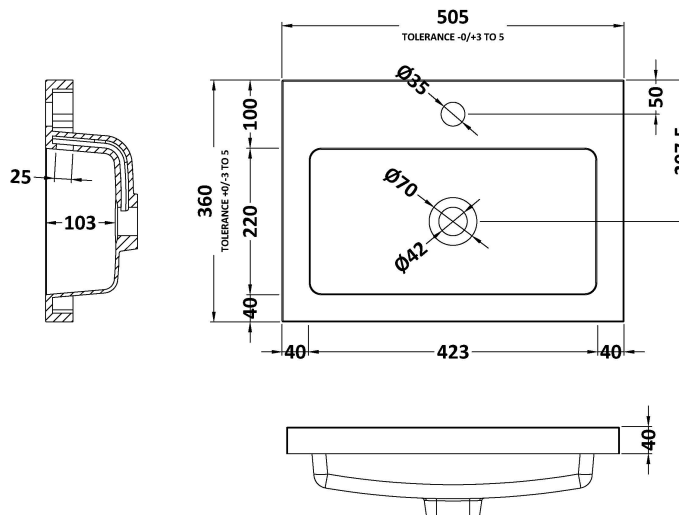

Packaging Dimensions

Height (mm):	835
Width (mm):	520
Depth (mm):	375
Gross Weight (kg):	18

Packaging Data

Box Colour:	Brown Cardboard Box
Box Qty:	1
Label Size:	100 x 50
Label Colour:	White Label
Label Qty:	2

Outer Box Dimensions (If Applicable)

Height (mm):	
Width (mm):	
Depth (mm):	
Gross Weight (kg):	
Barcode:	5056211876083

Product Details

Country of Origin:	China
Fitting Instruction:	No
CE & UKCA:	N/A
FSC Certified Materials:	Yes
Colour:	Gloss Grey Mist
Construction Method:	Cam & Wood Dowel
Construction Type:	Rigid
Cabinet Finish:	MFC Painted Gloss
Fascia Finish:	Mdf Painted Gloss
Cabinet Thickness (mm):	16
Fascia Thickness (mm):	16
Drawer Included:	No
Drawer Type:	Not Applicable
No of Shelves:	1
Hinge Type:	95 Degree Clip-On Soft Close
Hinge Included:	Yes
Adjustable Legs:	No
Fixings Included:	Yes
Handle Style:	Contemporary
Waste Shroud:	No
Handle Included:	Yes
Handle Type:	D-Shape

Sales Code: PMB312

Description: 500 Rear Tap Basin 1Th

Product Dimensions

Height (mm):	355
Width (mm):	503
Depth (mm):	135
Nett Weight (kg):	8.1

Packaging Dimensions

Height (mm):	420
Width (mm):	210
Depth (mm):	550
Gross Weight (kg):	8.1

Packaging Data

Box Colour:	Brown Cardboard Box - Printed
Box Qty:	1
Label Size:	100 x 50
Label Colour:	White Label
Label Qty:	2

Outer Box Dimensions (If Applicable)

Height (mm):	
Width (mm):	
Depth (mm):	
Gross Weight (kg):	
Barcode:	5055369071975