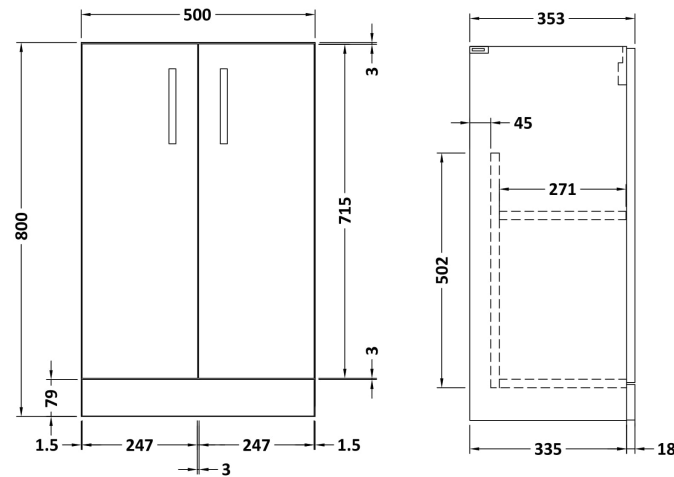

Sales Code: PAL103

Description: 500 Fs 2-Door Vanity & Polymarble Basin

Packaging Details

Barcode: 5056211880875

Sales Code: NVF401

Description: 500 Fs 2-Door Unit

Product Dimensions

Height (mm):	800
Width (mm):	500
Depth (mm):	353
Nett Weight (kg):	17.5

Packaging Dimensions

Height (mm):	835
Width (mm):	520
Depth (mm):	375
Gross Weight (kg):	18

Packaging Data

Box Colour:	Brown Cardboard Box
Box Qty:	1
Label Size:	100 x 50
Label Colour:	White Label
Label Qty:	2

Sales Code: PMB312

Description: 500 Rear Tap Basin 1Th

Product Dimensions

Height (mm):	355
Width (mm):	503
Depth (mm):	135
Nett Weight (kg):	8.1

Packaging Dimensions

Height (mm):	420
Width (mm):	210
Depth (mm):	550
Gross Weight (kg):	8.1

Packaging Data

Box Colour:	Brown Cardboard Box - Printed
Box Qty:	1
Label Size:	100 x 50
Label Colour:	White Label
Label Qty:	2

Outer Box Dimensions (If Applicable)

Height (mm):	
Width (mm):	
Depth (mm):	
Gross Weight (kg):	
Barcode:	5055369071975