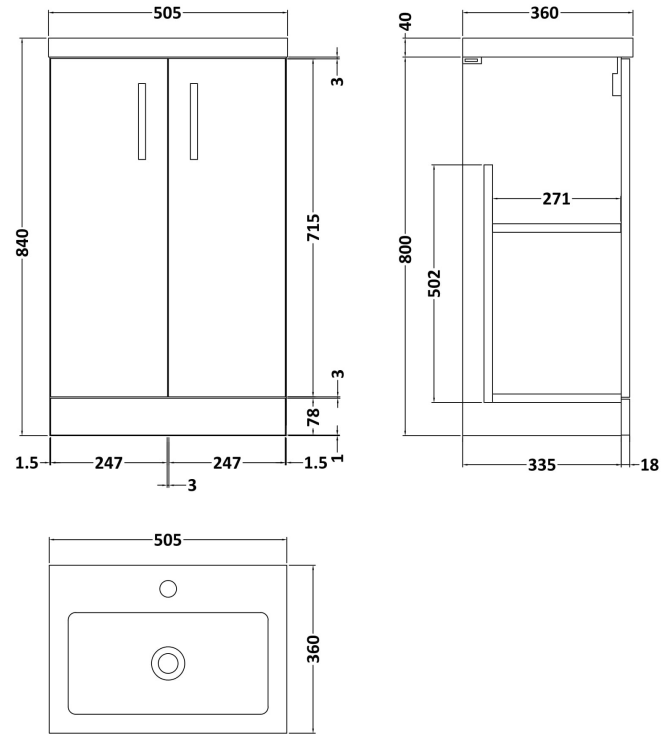

Sales Code: PAL103

Description: 500 Fs 2-Door Vanity & Polymarble Basin

Packaging Details

Barcode: 5056211880875

Sales Code: NVF401

Description: 500 Fs 2-Door Unit

Product Dimensions

Height (mm):	800
Width (mm):	500
Depth (mm):	353
Nett Weight (kg):	17.5

Packaging Dimensions

Height (mm):	835
Width (mm):	520
Depth (mm):	375
Gross Weight (kg):	18

Packaging Data

Box Colour:	Brown Cardboard Box
Box Qty:	1
Label Size:	100 x 50
Label Colour:	White Label
Label Qty:	2

Sales Code: PMB312

Description: 500 Rear Tap Basin 1Th

Product Dimensions

Height (mm):	355
Width (mm):	503
Depth (mm):	135
Nett Weight (kg):	8.1

Packaging Dimensions

Height (mm):	420
Width (mm):	210
Depth (mm):	550
Gross Weight (kg):	8.1

Packaging Data

Box Colour:	Brown Cardboard Box - Printed
Box Qty:	1
Label Size:	100 x 50
Label Colour:	White Label
Label Qty:	2

Outer Box Dimensions (If Applicable)

Height (mm):	
Width (mm):	
Depth (mm):	
Gross Weight (kg):	
Barcode:	5055369071975