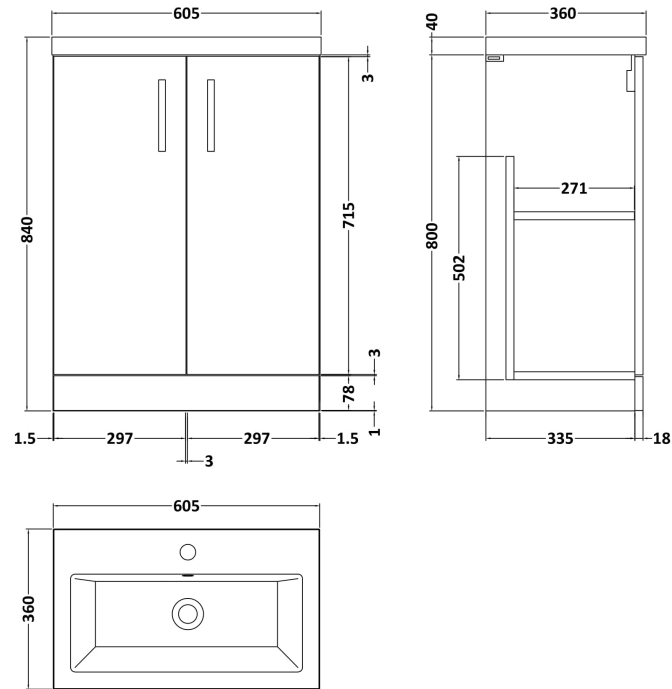

Sales Code: PAL107E

Description: 600 Fs 2-Door Vanity & Ceramic Basin

Packaging Details

Barcode: 5056211893257

Sales Code: NVF403

Description: 600 Fs 2-Door Unit

Product Dimensions

Height (mm):	800
Width (mm):	600
Depth (mm):	353
Nett Weight (kg):	19.5

Packaging Dimensions

Height (mm):	835
Width (mm):	620
Depth (mm):	375
Gross Weight (kg):	20

Packaging Data

Box Colour:	Brown Cardboard Box
Box Qty:	1
Label Size:	100 x 50
Label Colour:	White Label
Label Qty:	2

Outer Box Dimensions (If Applicable)

Height (mm):	
Width (mm):	
Depth (mm):	
Gross Weight (kg):	
Barcode:	5056211876113

Product Details

Country of Origin:	China
Fitting Instruction:	No
CE & UKCA:	N/A
FSC Certified Materials:	Yes
Colour:	Gloss Grey Mist
Construction Method:	Cam & Wood Dowel
Construction Type:	Rigid
Cabinet Finish:	MFC Painted Gloss
Fascia Finish:	Mdf Painted Gloss
Cabinet Thickness (mm):	16
Fascia Thickness (mm):	16
Drawer Included:	No
Drawer Type:	Not Applicable
No of Shelves:	1
Hinge Type:	95 Degree Clip-On Soft Close
Hinge Included:	Yes
Adjustable Legs:	No
Fixings Included:	Yes
Handle Style:	Contemporary
Waste Shroud:	No
Handle Included:	Yes
Handle Type:	D-Shape

Sales Code: CBM313

Description: Ceramic Rear Tap Basin 605X360

Product Dimensions

Height (mm):	150
Width (mm):	620
Depth (mm):	370
Nett Weight (kg):	10

Packaging Dimensions

Height (mm):	655
Width (mm):	420
Depth (mm):	200
Gross Weight (kg):	10