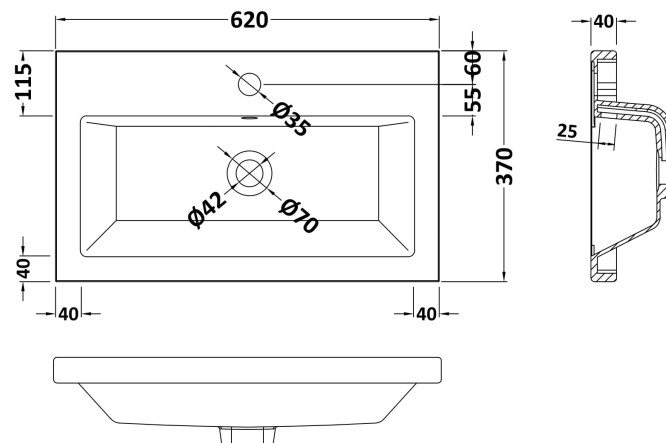

Sales Code: PAL107E

Description: 600 Fs 2-Door Vanity & Ceramic Basin

Packaging Details

Barcode: 5056211893257

Sales Code: NVF403

Description: 600 Fs 2-Door Unit

Product Dimensions

Height (mm):	800
Width (mm):	600
Depth (mm):	353
Nett Weight (kg):	19.5

Packaging Dimensions

Height (mm):	835
Width (mm):	620
Depth (mm):	375
Gross Weight (kg):	20

Packaging Data

Box Colour:	Brown Cardboard Box
Box Qty:	1
Label Size:	100 x 50
Label Colour:	White Label
Label Qty:	2

Outer Box Dimensions (If Applicable)

Height (mm):	
Width (mm):	
Depth (mm):	
Gross Weight (kg):	
Barcode:	5056211876113

Product Details

Country of Origin:	China
Fitting Instruction:	No
CE & UKCA:	N/A
FSC Certified Materials:	Yes
Colour:	Gloss Grey Mist
Construction Method:	Cam & Wood Dowel
Construction Type:	Rigid
Cabinet Finish:	MFC Painted Gloss
Fascia Finish:	Mdf Painted Gloss
Cabinet Thickness (mm):	16
Fascia Thickness (mm):	16
Drawer Included:	No
Drawer Type:	Not Applicable
No of Shelves:	1
Hinge Type:	95 Degree Clip-On Soft Close
Hinge Included:	Yes
Adjustable Legs:	No
Fixings Included:	Yes
Handle Style:	Contemporary
Waste Shroud:	No
Handle Included:	Yes
Handle Type:	D-Shape

Sales Code: CBM313

Description: Ceramic Rear Tap Basin 605X360

Product Dimensions

Height (mm):	150
Width (mm):	620
Depth (mm):	370
Nett Weight (kg):	10

Packaging Dimensions

Height (mm):	655
Width (mm):	420
Depth (mm):	200
Gross Weight (kg):	10