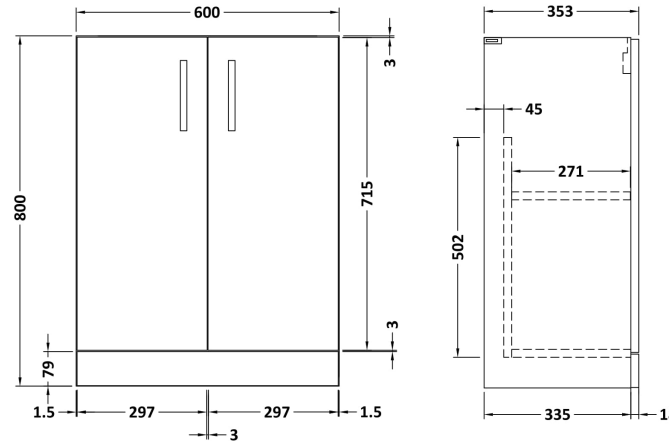

Sales Code: PAL107E

Description: 600 Fs 2-Door Vanity & Ceramic Basin

Packaging Details

Barcode: 5056211893257

Sales Code: NVF403

Description: 600 Fs 2-Door Unit

Product Dimensions

Height (mm):	800
Width (mm):	600
Depth (mm):	353
Nett Weight (kg):	19.5

Packaging Dimensions

Height (mm):	835
Width (mm):	620
Depth (mm):	375
Gross Weight (kg):	20

Packaging Data

Box Colour:	Brown Cardboard Box
Box Qty:	1
Label Size:	100 x 50
Label Colour:	White Label
Label Qty:	2

Sales Code: CBM313

Description: Ceramic Rear Tap Basin 605X360

Product Dimensions

Height (mm):	150
Width (mm):	620
Depth (mm):	370
Nett Weight (kg):	10

Packaging Dimensions

Height (mm):	655
Width (mm):	420
Depth (mm):	200
Gross Weight (kg):	10

Packaging Data

Box Colour:	Brown Cardboard Box - Printed
Box Qty:	1
Label Size:	100 x 50
Label Colour:	White Label
Label Qty:	2

Outer Box Dimensions (If Applicable)

Height (mm):	
Width (mm):	
Depth (mm):	
Gross Weight (kg):	
Barcode:	5056211875833