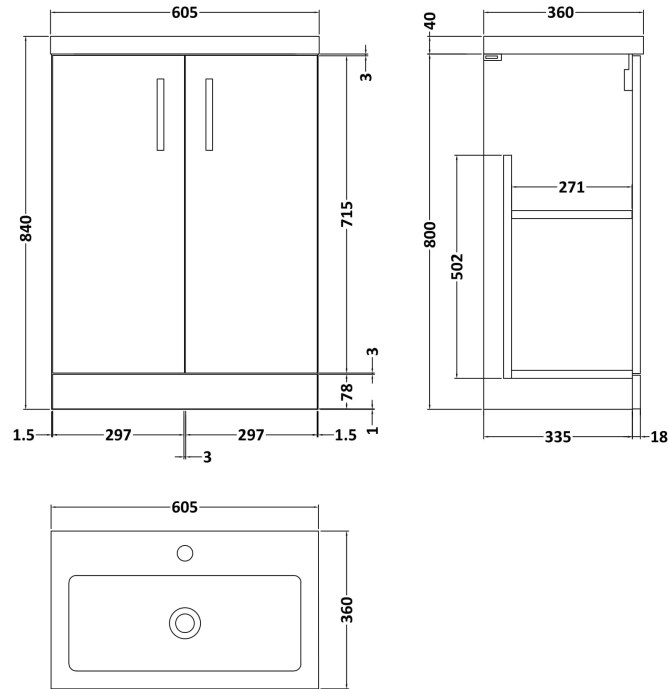

Sales Code: PAL107

Description: 600 Fs 2-Door Vanity & Polymarble Basin

Packaging Details

Barcode: 5056211880721

Sales Code: NVF403

Description: 600 Fs 2-Door Unit

Product Dimensions

Height (mm):	800
Width (mm):	600
Depth (mm):	353
Nett Weight (kg):	19.5

Packaging Dimensions

Height (mm):	835
Width (mm):	620
Depth (mm):	375
Gross Weight (kg):	20

Packaging Data

Box Colour:	Brown Cardboard Box
Box Qty:	1
Label Size:	100 x 50
Label Colour:	White Label
Label Qty:	2

Outer Box Dimensions (If Applicable)

Height (mm):	
Width (mm):	
Depth (mm):	
Gross Weight (kg):	
Barcode:	5056211876113

Product Details

Country of Origin:	China
Fitting Instruction:	No
CE & UKCA:	N/A
FSC Certified Materials:	Yes
Colour:	Gloss Grey Mist
Construction Method:	Cam & Wood Dowel
Construction Type:	Rigid
Cabinet Finish:	MFC Painted Gloss
Fascia Finish:	Mdf Painted Gloss
Cabinet Thickness (mm):	16
Fascia Thickness (mm):	16
Drawer Included:	No
Drawer Type:	Not Applicable
No of Shelves:	1
Hinge Type:	95 Degree Clip-On Soft Close
Hinge Included:	Yes
Adjustable Legs:	No
Fixings Included:	Yes
Handle Style:	Contemporary
Waste Shroud:	No
Handle Included:	Yes
Handle Type:	D-Shape

Sales Code: PMB313

Description: 600 Rear Tap Basin 1Th

Product Dimensions

Height (mm):	355
Width (mm):	603
Depth (mm):	135
Nett Weight (kg):	9.66

Packaging Dimensions

Height (mm):	410
Width (mm):	200
Depth (mm):	650
Gross Weight (kg):	9.66