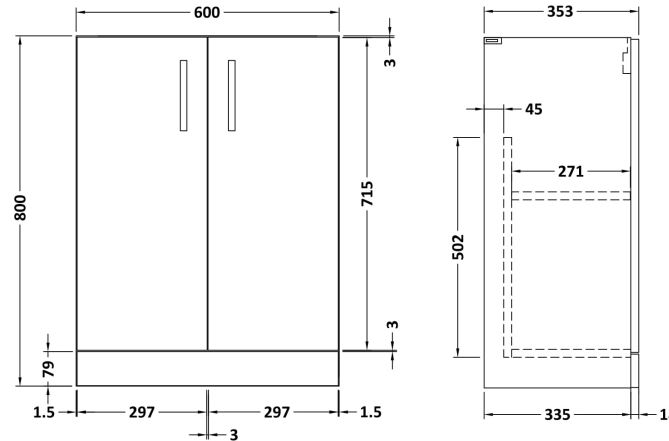

Sales Code: PAL107

Description: 600 Fs 2-Door Vanity & Polymarble Basin

Packaging Details

Barcode: 5056211880721

Sales Code: NVF403

Description: 600 Fs 2-Door Unit

Product Dimensions

Height (mm):	800
Width (mm):	600
Depth (mm):	353
Nett Weight (kg):	19.5

Packaging Dimensions

Height (mm):	835
Width (mm):	620
Depth (mm):	375
Gross Weight (kg):	20

Packaging Data

Box Colour:	Brown Cardboard Box
Box Qty:	1
Label Size:	100 x 50
Label Colour:	White Label
Label Qty:	2

Sales Code: PMB313

Description: 600 Rear Tap Basin 1Th

Product Dimensions

Height (mm):	355
Width (mm):	603
Depth (mm):	135
Nett Weight (kg):	9.66

Packaging Dimensions

Height (mm):	410
Width (mm):	200
Depth (mm):	650
Gross Weight (kg):	9.66

Packaging Data

Box Colour:	Brown Cardboard Box - Printed
Box Qty:	1
Label Size:	100 x 50
Label Colour:	White Label
Label Qty:	2

Outer Box Dimensions (If Applicable)

Height (mm):	
Width (mm):	
Depth (mm):	
Gross Weight (kg):	
Barcode:	5055369071982