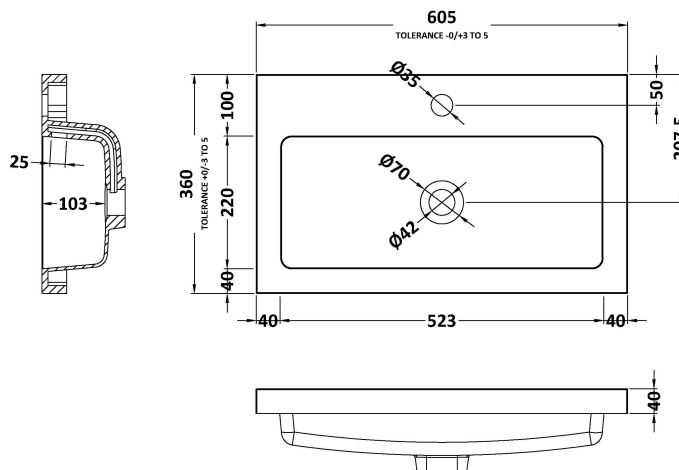

Packaging Dimensions

Height (mm):	835
Width (mm):	620
Depth (mm):	375
Gross Weight (kg):	20

Packaging Data

Box Colour:	Brown Cardboard Box
Box Qty:	1
Label Size:	100 x 50
Label Colour:	White Label
Label Qty:	2

Outer Box Dimensions (If Applicable)

Height (mm):	
Width (mm):	
Depth (mm):	
Gross Weight (kg):	
Barcode:	5056211876113

Product Details

Country of Origin:	China
Fitting Instruction:	No
CE & UKCA:	N/A
FSC Certified Materials:	Yes
Colour:	Gloss Grey Mist
Construction Method:	Cam & Wood Dowel
Construction Type:	Rigid
Cabinet Finish:	MFC Painted Gloss
Fascia Finish:	Mdf Painted Gloss
Cabinet Thickness (mm):	16
Fascia Thickness (mm):	16
Drawer Included:	No
Drawer Type:	Not Applicable
No of Shelves:	1
Hinge Type:	95 Degree Clip-On Soft Close
Hinge Included:	Yes
Adjustable Legs:	No
Fixings Included:	Yes
Handle Style:	Contemporary
Waste Shroud:	No
Handle Included:	Yes
Handle Type:	D-Shape

Sales Code: PMB313

Description: 600 Rear Tap Basin 1Th

Product Dimensions

Height (mm):	355
Width (mm):	603
Depth (mm):	135
Nett Weight (kg):	9.66

Packaging Dimensions

Height (mm):	410
Width (mm):	200
Depth (mm):	650
Gross Weight (kg):	9.66

Packaging Data

Box Colour:	Brown Cardboard Box - Printed
Box Qty:	1
Label Size:	100 x 50
Label Colour:	White Label
Label Qty:	2

Outer Box Dimensions (If Applicable)

Height (mm):	
Width (mm):	
Depth (mm):	
Gross Weight (kg):	
Barcode:	5055369071982