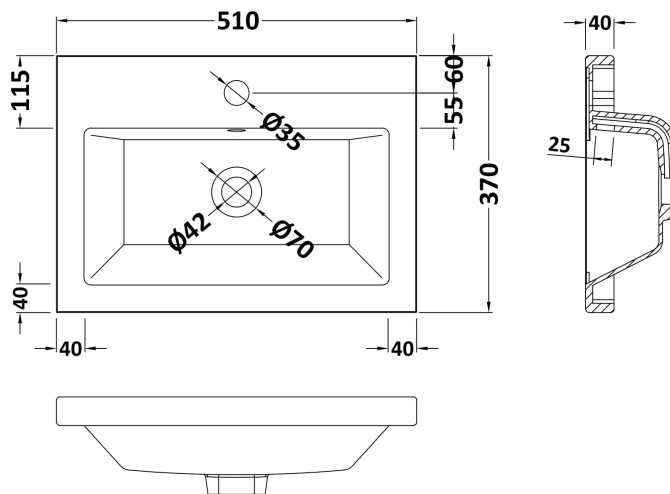

Packaging Dimensions

Height (mm):	835
Width (mm):	520
Depth (mm):	375
Gross Weight (kg):	18

Packaging Data

Box Colour:	Brown Cardboard Box - Printed
Box Qty:	0
Label Size:	0 x 0
Label Colour:	Not Applicable
Label Qty:	0

Outer Box Dimensions (If Applicable)

Height (mm):	
Width (mm):	
Depth (mm):	
Gross Weight (kg):	
Barcode:	5056462659916

Product Details

Country of Origin:	China
Fitting Instruction:	No
CE & UKCA:	N/A
FSC Certified Materials:	Yes
Colour:	Gloss Mid Grey
Construction Method:	Cam & Wood Dowel
Construction Type:	Rigid
Cabinet Finish:	MFC Painted Gloss
Fascia Finish:	Mdf Painted Gloss
Cabinet Thickness (mm):	16
Fascia Thickness (mm):	16
Drawer Included:	No
Drawer Type:	Not Applicable
No of Shelves:	1
Hinge Type:	95 Degree Soft Close
Hinge Included:	Yes, Supplied
Adjustable Legs:	No, Not Required
Fixings Included:	Yes
Handle Style:	Contemporary
Waste Shroud:	No
Handle Included:	Yes, Supplied
Handle Type:	D-Shape

Sales Code: CBM312

Description: Ceramic Rear Tap Basin 505X360

Product Dimensions

Height (mm):	150
Width (mm):	520
Depth (mm):	370
Nett Weight (kg):	9

Packaging Dimensions

Height (mm):	555
Width (mm):	420
Depth (mm):	200
Gross Weight (kg):	9

Packaging Data

Box Colour:	Brown Cardboard Box - Printed
Box Qty:	1
Label Size:	100 x 50
Label Colour:	White Label
Label Qty:	2

Outer Box Dimensions (If Applicable)

Height (mm):	
Width (mm):	
Depth (mm):	
Gross Weight (kg):	
Barcode:	5056211875819