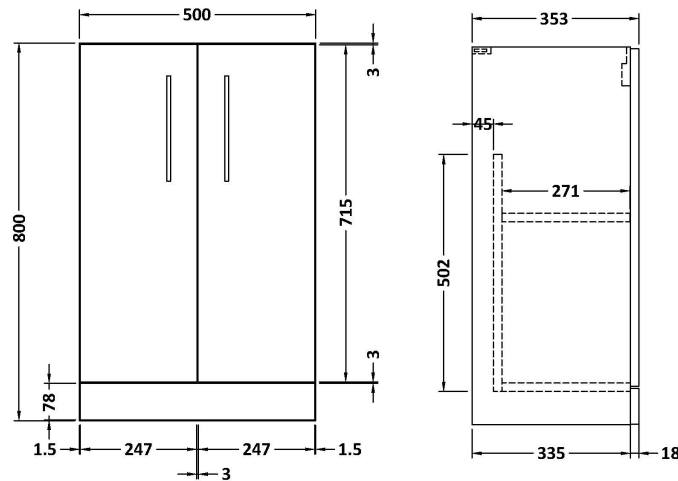

Sales Code: PAL116E

Description: 500 Fs 2-Door Vanity & Ceramic Basin

Packaging Details

Barcode: 5056462679372

Sales Code: NVF1301

Description: 500 Fs 2-Door Unit (335 Deep)

Product Dimensions

Height (mm):	800
Width (mm):	500
Depth (mm):	353
Nett Weight (kg):	17.5

Packaging Dimensions

Height (mm):	835
Width (mm):	520
Depth (mm):	375
Gross Weight (kg):	18

Packaging Data

Box Colour:	Brown Cardboard Box - Printed
Box Qty:	0
Label Size:	0 x 0
Label Colour:	Not Applicable
Label Qty:	0

Outer Box Dimensions (If Applicable)

Height (mm):	
Width (mm):	
Depth (mm):	
Gross Weight (kg):	
Barcode:	5056462659916

Product Details

Country of Origin:	China
Fitting Instruction:	No
CE & UKCA:	N/A
FSC Certified Materials:	Yes
Colour:	Gloss Mid Grey
Construction Method:	Cam & Wood Dowel
Construction Type:	Rigid
Cabinet Finish:	MFC Painted Gloss
Fascia Finish:	Mdf Painted Gloss
Cabinet Thickness (mm):	16
Fascia Thickness (mm):	16
Drawer Included:	No
Drawer Type:	Not Applicable
No of Shelves:	1
Hinge Type:	95 Degree Soft Close
Hinge Included:	Yes, Supplied
Adjustable Legs:	No, Not Required
Fixings Included:	Yes
Handle Style:	Contemporary
Waste Shroud:	No
Handle Included:	Yes, Supplied
Handle Type:	D-Shape

Sales Code: CBM312

Description: Ceramic Rear Tap Basin 505X360

Product Dimensions

Height (mm):	150
Width (mm):	520
Depth (mm):	370
Nett Weight (kg):	9

Packaging Dimensions

Height (mm):	555
Width (mm):	420
Depth (mm):	200
Gross Weight (kg):	9