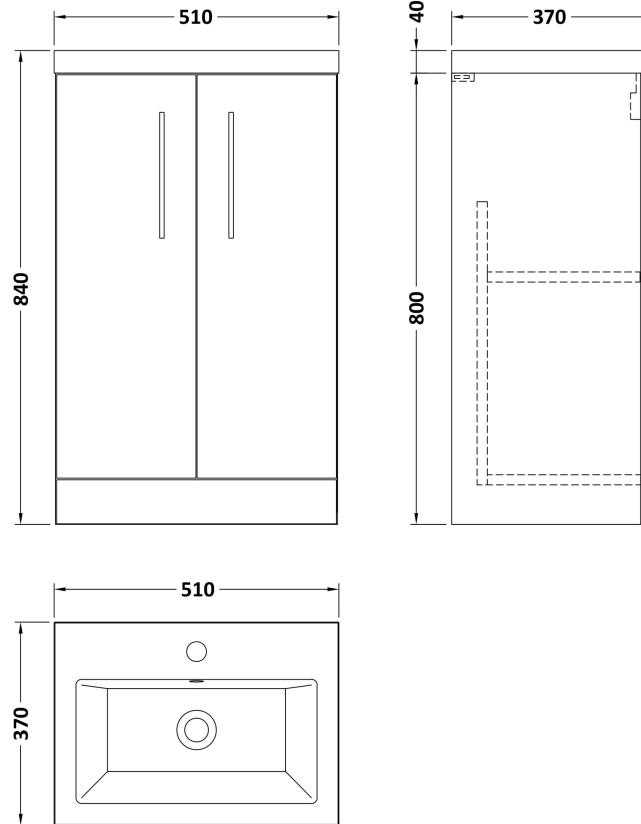

Sales Code: PAL116E

Description: 500 Fs 2-Door Vanity & Ceramic Basin

Packaging Details

Barcode: 5056462679372

Sales Code: NVF1301

Description: 500 Fs 2-Door Unit (335 Deep)

Product Dimensions

Height (mm):	800
Width (mm):	500
Depth (mm):	353
Nett Weight (kg):	17.5

Packaging Dimensions

Height (mm):	835
Width (mm):	520
Depth (mm):	375
Gross Weight (kg):	18

Packaging Data

Box Colour:	Brown Cardboard Box - Printed
Box Qty:	0
Label Size:	0 x 0
Label Colour:	Not Applicable
Label Qty:	0

Sales Code: CBM312

Description: Ceramic Rear Tap Basin 505X360

Product Dimensions

Height (mm):	150
Width (mm):	520
Depth (mm):	370
Nett Weight (kg):	9

Packaging Dimensions

Height (mm):	555
Width (mm):	420
Depth (mm):	200
Gross Weight (kg):	9

Packaging Data

Box Colour:	Brown Cardboard Box - Printed
Box Qty:	1
Label Size:	100 x 50
Label Colour:	White Label
Label Qty:	2

Outer Box Dimensions (If Applicable)

Height (mm):	
Width (mm):	
Depth (mm):	
Gross Weight (kg):	
Barcode:	5056211875819