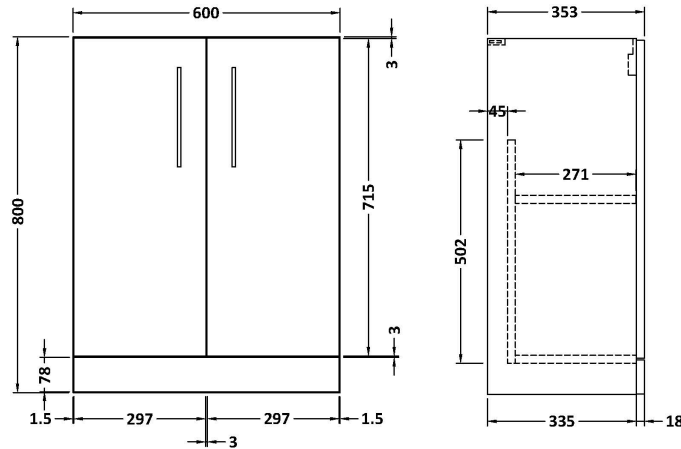

### Product Dimensions

|                   |      |
|-------------------|------|
| Height (mm):      | 800  |
| Width (mm):       | 600  |
| Depth (mm):       | 353  |
| Nett Weight (kg): | 19.5 |

### Packaging Dimensions

|                    |     |
|--------------------|-----|
| Height (mm):       | 835 |
| Width (mm):        | 620 |
| Depth (mm):        | 375 |
| Gross Weight (kg): | 20  |

### Product Dimensions

|                   |      |
|-------------------|------|
| Height (mm):      | 355  |
| Width (mm):       | 603  |
| Depth (mm):       | 135  |
| Nett Weight (kg): | 9.66 |

### Packaging Dimensions

|                    |      |
|--------------------|------|
| Height (mm):       | 410  |
| Width (mm):        | 200  |
| Depth (mm):        | 650  |
| Gross Weight (kg): | 9.66 |