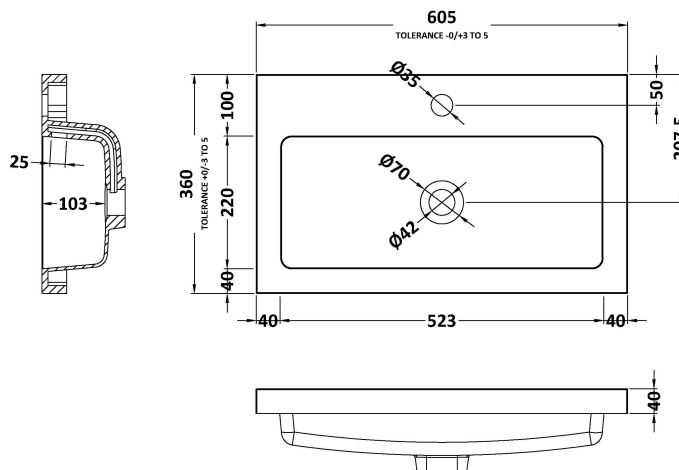

### Product Dimensions

|                   |      |
|-------------------|------|
| Height (mm):      | 800  |
| Width (mm):       | 600  |
| Depth (mm):       | 353  |
| Nett Weight (kg): | 19.5 |

### Packaging Dimensions

|                    |     |
|--------------------|-----|
| Height (mm):       | 835 |
| Width (mm):        | 620 |
| Depth (mm):        | 375 |
| Gross Weight (kg): | 20  |

### Outer Box Dimensions (If Applicable)

|                    |               |
|--------------------|---------------|
| Height (mm):       |               |
| Width (mm):        |               |
| Depth (mm):        |               |
| Gross Weight (kg): |               |
| Barcode:           | 5056462659930 |

### Product Dimensions

|                   |      |
|-------------------|------|
| Height (mm):      | 355  |
| Width (mm):       | 603  |
| Depth (mm):       | 135  |
| Nett Weight (kg): | 9.66 |