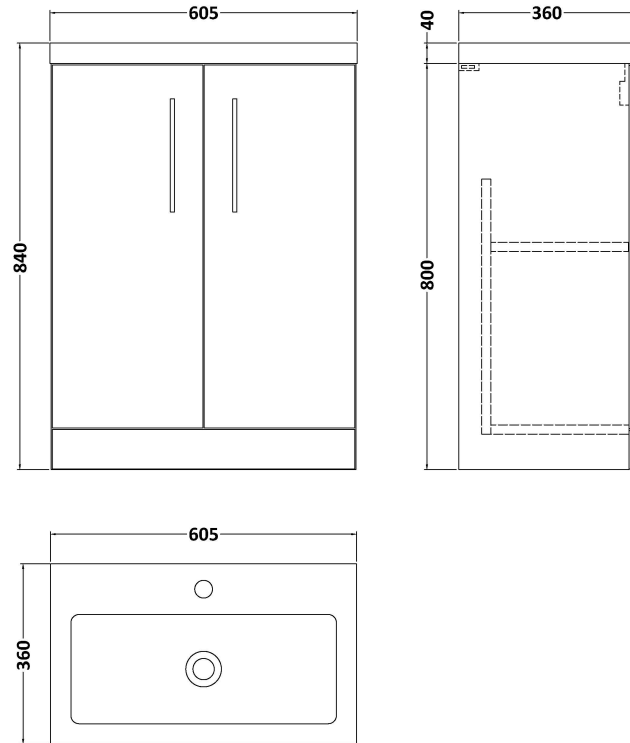

Sales Code: PAL117

Description: 600 Fs 2-Door Vanity & Polymarble Basin

Packaging Details

Barcode: 5056462679389