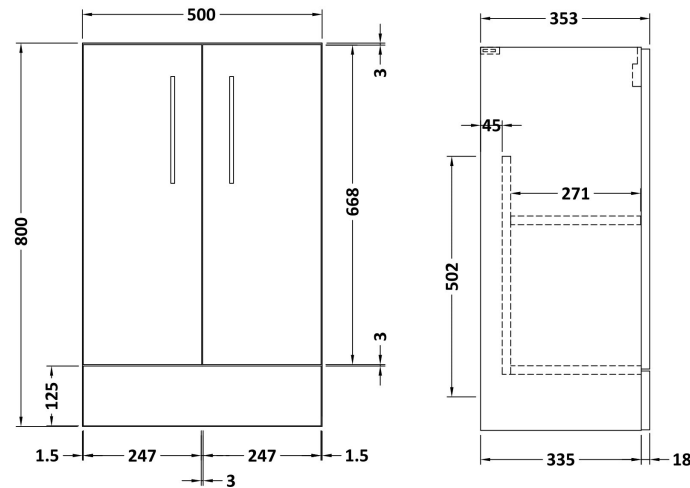

### Product Dimensions

Height (mm):	800
Width (mm):	500
Depth (mm):	353
Nett Weight (kg):	17.5

### Packaging Dimensions

Height (mm):	835
Width (mm):	520
Depth (mm):	375
Gross Weight (kg):	18

### Product Dimensions

Height (mm):	150
Width (mm):	520
Depth (mm):	370
Nett Weight (kg):	9

### Packaging Dimensions

Height (mm):	555
Width (mm):	420
Depth (mm):	200
Gross Weight (kg):	9