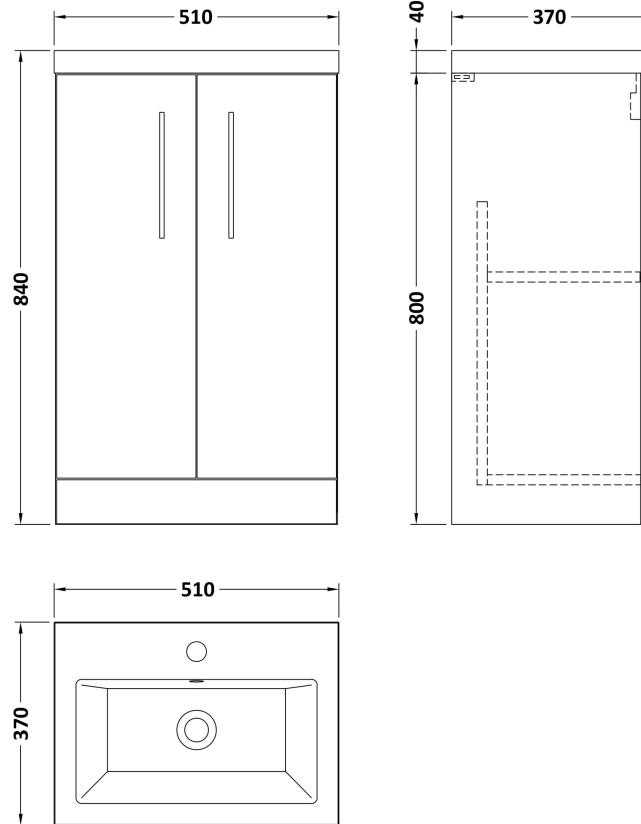

Sales Code: PAL118E

Description: 500 Fs 2-Door Vanity & Ceramic Basin

Packaging Details

Barcode: 5056462679419