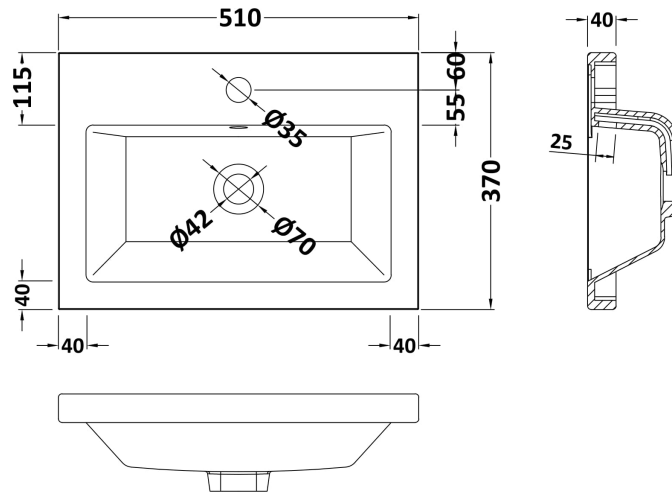

### Product Dimensions

Height (mm):	800
Width (mm):	500
Depth (mm):	353
Nett Weight (kg):	17.5

### Packaging Dimensions

Height (mm):	835
Width (mm):	520
Depth (mm):	375
Gross Weight (kg):	18

### Outer Box Dimensions (If Applicable)

Height (mm):	
Width (mm):	
Depth (mm):	
Gross Weight (kg):	
Barcode:	5056462659923

### Product Dimensions

Height (mm):	150
Width (mm):	520
Depth (mm):	370
Nett Weight (kg):	9