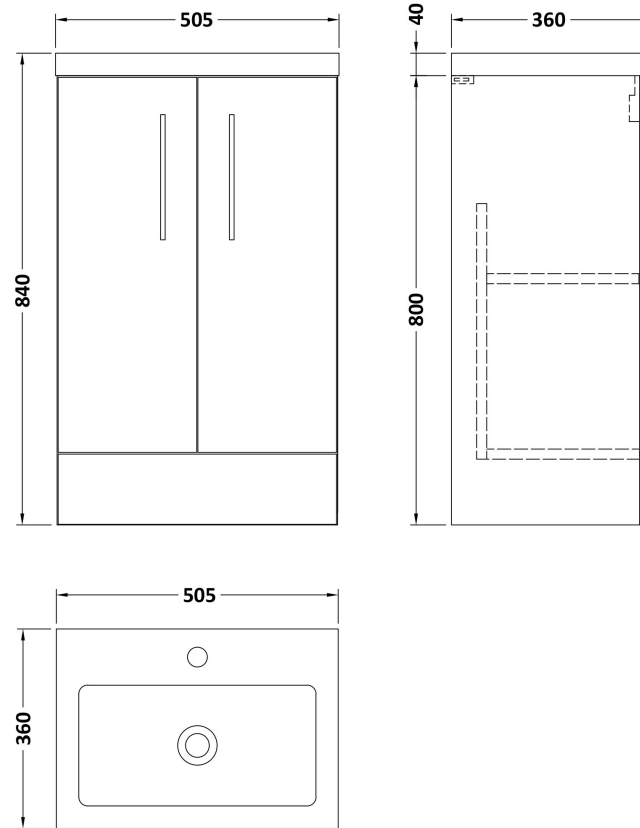

Sales Code: PAL118

Description: 500 Fs 2-Door Vanity & Polymarble Basin

Packaging Details

Barcode: 5056462679402

Sales Code: NVF801

Description: 500 Fs 2-Door Unit (335 Deep)

Product Dimensions

Height (mm):	800
Width (mm):	500
Depth (mm):	353
Nett Weight (kg):	17.5

Packaging Dimensions

Height (mm):	835
Width (mm):	520
Depth (mm):	375
Gross Weight (kg):	18

Packaging Data

Box Colour:	Brown Cardboard Box - Printed
Box Qty:	0
Label Size:	0 x 0
Label Colour:	White Label
Label Qty:	2

Sales Code: PMB312

Description: 500 Rear Tap Basin 1Th

Product Dimensions

Height (mm):	355
Width (mm):	503
Depth (mm):	135
Nett Weight (kg):	8.1

Packaging Dimensions

Height (mm):	420
Width (mm):	210
Depth (mm):	550
Gross Weight (kg):	8.1

Packaging Data

Box Colour:	Brown Cardboard Box - Printed
Box Qty:	1
Label Size:	100 x 50
Label Colour:	White Label
Label Qty:	2

Outer Box Dimensions (If Applicable)

Height (mm):	
Width (mm):	
Depth (mm):	
Gross Weight (kg):	
Barcode:	5055369071975