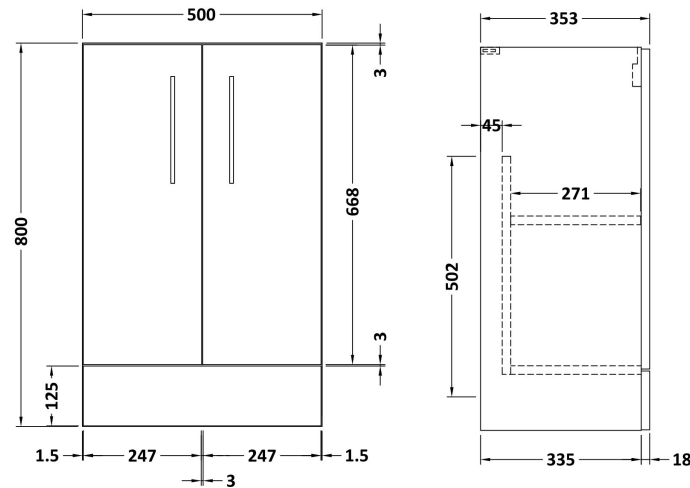

Sales Code: PAL118

Description: 500 Fs 2-Door Vanity & Polymarble Basin

Packaging Details

Barcode: 5056462679402

Sales Code: NVF801

Description: 500 Fs 2-Door Unit (335 Deep)

Product Dimensions

Height (mm):	800
Width (mm):	500
Depth (mm):	353
Nett Weight (kg):	17.5

Packaging Dimensions

Height (mm):	835
Width (mm):	520
Depth (mm):	375
Gross Weight (kg):	18

Packaging Data

Box Colour:	Brown Cardboard Box - Printed
Box Qty:	0
Label Size:	0 x 0
Label Colour:	White Label
Label Qty:	2

Sales Code: PMB312

Description: 500 Rear Tap Basin 1Th

Product Dimensions

Height (mm):	355
Width (mm):	503
Depth (mm):	135
Nett Weight (kg):	8.1

Packaging Dimensions

Height (mm):	420
Width (mm):	210
Depth (mm):	550
Gross Weight (kg):	8.1

Packaging Data

Box Colour:	Brown Cardboard Box - Printed
Box Qty:	1
Label Size:	100 x 50
Label Colour:	White Label
Label Qty:	2

Outer Box Dimensions (If Applicable)

Height (mm):	
Width (mm):	
Depth (mm):	
Gross Weight (kg):	
Barcode:	5055369071975