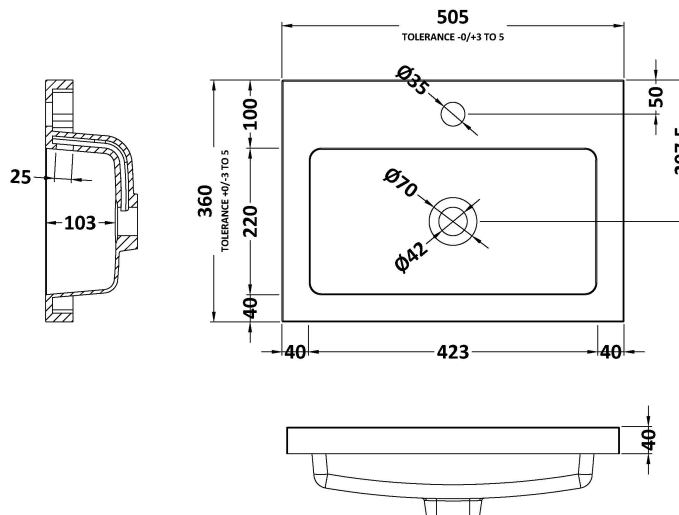

Packaging Dimensions

Height (mm):	835
Width (mm):	520
Depth (mm):	375
Gross Weight (kg):	18

Packaging Data

Box Colour:	Brown Cardboard Box - Printed
Box Qty:	0
Label Size:	0 x 0
Label Colour:	White Label
Label Qty:	2

Outer Box Dimensions (If Applicable)

Height (mm):	
Width (mm):	
Depth (mm):	
Gross Weight (kg):	
Barcode:	5056462659923

Product Details

Country of Origin:	China
Fitting Instruction:	No
CE & UKCA:	N/A
FSC Certified Materials:	Yes
Colour:	Satin Green
Construction Method:	Cam & Wood Dowel
Construction Type:	Rigid
Cabinet Finish:	MFC Painted Matt
Fascia Finish:	Mdf Painted Matt
Cabinet Thickness (mm):	16
Fascia Thickness (mm):	18
Drawer Included:	No
Drawer Type:	Not Applicable
No of Shelves:	1
Hinge Type:	95 Degree Soft Close
Hinge Included:	Yes, Supplied
Adjustable Legs:	No, Not Required
Fixings Included:	Yes
Handle Style:	Contemporary
Waste Shroud:	No
Handle Included:	Yes, Supplied
Handle Type:	D-Shape

Sales Code: PMB312

Description: 500 Rear Tap Basin 1Th

Product Dimensions

Height (mm):	355
Width (mm):	503
Depth (mm):	135
Nett Weight (kg):	8.1

Packaging Dimensions

Height (mm):	420
Width (mm):	210
Depth (mm):	550
Gross Weight (kg):	8.1

Packaging Data

Box Colour:	Brown Cardboard Box - Printed
Box Qty:	1
Label Size:	100 x 50
Label Colour:	White Label
Label Qty:	2

Outer Box Dimensions (If Applicable)

Height (mm):	
Width (mm):	
Depth (mm):	
Gross Weight (kg):	
Barcode:	5055369071975