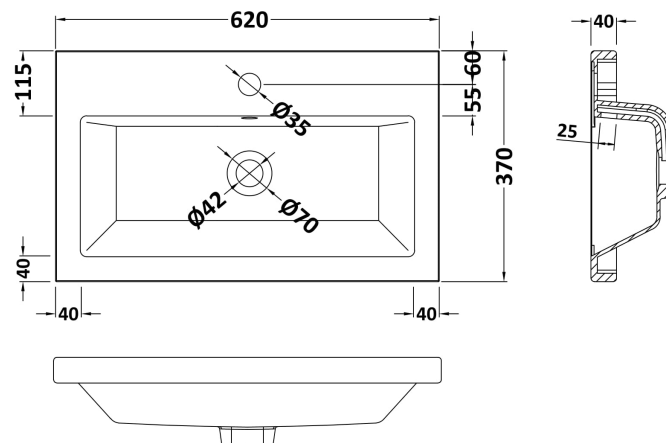

Packaging Dimensions

Height (mm):	835
Width (mm):	620
Depth (mm):	375
Gross Weight (kg):	20

Packaging Data

Box Colour:	Brown Cardboard Box - Printed
Box Qty:	0
Label Size:	0 x 0
Label Colour:	White Label
Label Qty:	2

Outer Box Dimensions (If Applicable)

Height (mm):	
Width (mm):	
Depth (mm):	
Gross Weight (kg):	
Barcode:	5056462659947

Product Details

Country of Origin:	China
Fitting Instruction:	No
CE & UKCA:	N/A
FSC Certified Materials:	Yes
Colour:	Satin Green
Construction Method:	Cam & Wood Dowel
Construction Type:	Rigid
Cabinet Finish:	MFC Painted Matt
Fascia Finish:	Mdf Painted Matt
Cabinet Thickness (mm):	16
Fascia Thickness (mm):	18
Drawer Included:	No
Drawer Type:	Not Applicable
No of Shelves:	1
Hinge Type:	95 Degree Soft Close
Hinge Included:	Yes, Supplied
Adjustable Legs:	No, Not Required
Fixings Included:	Yes
Handle Style:	Contemporary
Waste Shroud:	No
Handle Included:	Yes, Supplied
Handle Type:	D-Shape

Sales Code: CBM313

Description: Ceramic Rear Tap Basin 605X360

Product Dimensions

Height (mm):	150
Width (mm):	620
Depth (mm):	370
Nett Weight (kg):	10

Packaging Dimensions

Height (mm):	655
Width (mm):	420
Depth (mm):	200
Gross Weight (kg):	10

Packaging Data

Box Colour:	Brown Cardboard Box - Printed
Box Qty:	1
Label Size:	100 x 50
Label Colour:	White Label
Label Qty:	2

Outer Box Dimensions (If Applicable)

Height (mm):	
Width (mm):	
Depth (mm):	
Gross Weight (kg):	
Barcode:	5056211875833