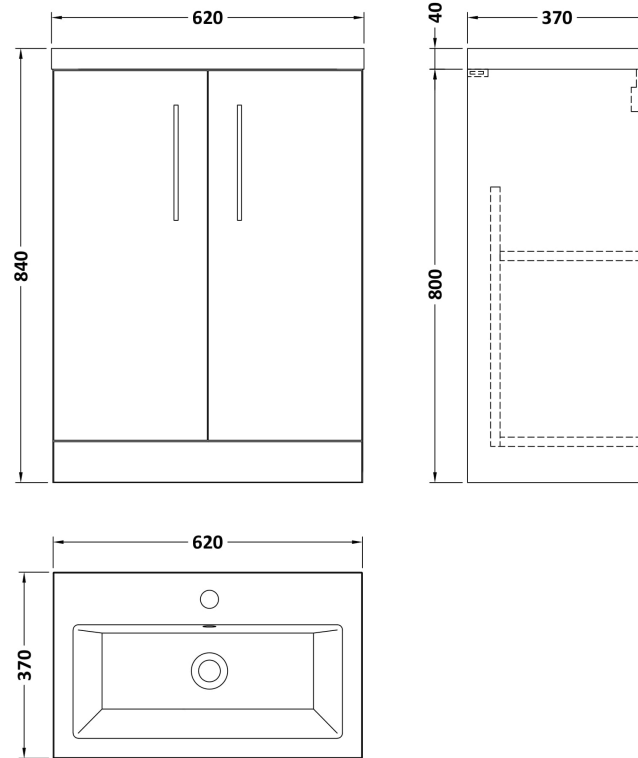

Sales Code: PAL119E

Description: 600 Fs 2-Door Vanity & Ceramic Basin

Packaging Details

Barcode: 5056462679433

Sales Code: NVF803

Description: 600 Fs 2-Door Unit (335 Deep)

Product Dimensions

Height (mm):	800
Width (mm):	600
Depth (mm):	353
Nett Weight (kg):	19.5

Packaging Dimensions

Height (mm):	835
Width (mm):	620
Depth (mm):	375
Gross Weight (kg):	20

Packaging Data

Box Colour:	Brown Cardboard Box - Printed
Box Qty:	0
Label Size:	0 x 0
Label Colour:	White Label
Label Qty:	2

Sales Code: CBM313

Description: Ceramic Rear Tap Basin 605X360

Product Dimensions

Height (mm):	150
Width (mm):	620
Depth (mm):	370
Nett Weight (kg):	10

Packaging Dimensions

Height (mm):	655
Width (mm):	420
Depth (mm):	200
Gross Weight (kg):	10

Packaging Data

Box Colour:	Brown Cardboard Box - Printed
Box Qty:	1
Label Size:	100 x 50
Label Colour:	White Label
Label Qty:	2

Outer Box Dimensions (If Applicable)

Height (mm):	
Width (mm):	
Depth (mm):	
Gross Weight (kg):	
Barcode:	5056211875833