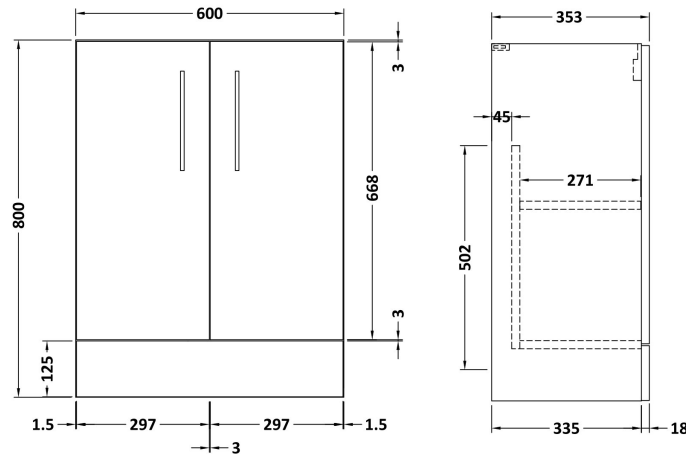

Sales Code: PAL119E

Description: 600 Fs 2-Door Vanity & Ceramic Basin

Packaging Details

Barcode: 5056462679433

Sales Code: NVF803

Description: 600 Fs 2-Door Unit (335 Deep)

Product Dimensions

Height (mm):	800
Width (mm):	600
Depth (mm):	353
Nett Weight (kg):	19.5

Packaging Dimensions

Height (mm):	835
Width (mm):	620
Depth (mm):	375
Gross Weight (kg):	20

Packaging Data

Box Colour:	Brown Cardboard Box - Printed
Box Qty:	0
Label Size:	0 x 0
Label Colour:	White Label
Label Qty:	2

Sales Code: CBM313

Description: Ceramic Rear Tap Basin 605X360

Product Dimensions

Height (mm):	150
Width (mm):	620
Depth (mm):	370
Nett Weight (kg):	10

Packaging Dimensions

Height (mm):	655
Width (mm):	420
Depth (mm):	200
Gross Weight (kg):	10

Packaging Data

Box Colour:	Brown Cardboard Box - Printed
Box Qty:	1
Label Size:	100 x 50
Label Colour:	White Label
Label Qty:	2

Outer Box Dimensions (If Applicable)

Height (mm):	
Width (mm):	
Depth (mm):	
Gross Weight (kg):	
Barcode:	5056211875833