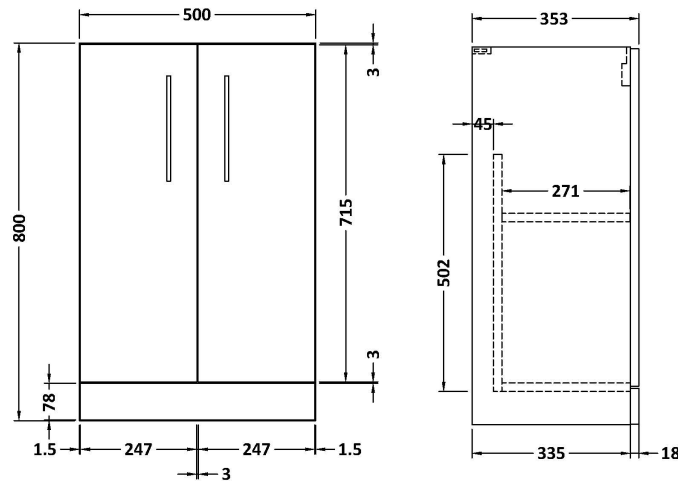

### Product Dimensions

Height (mm):	800
Width (mm):	500
Depth (mm):	353
Nett Weight (kg):	17

### Packaging Dimensions

Height (mm):	835
Width (mm):	520
Depth (mm):	355
Gross Weight (kg):	17.5

### Product Dimensions

Height (mm):	150
Width (mm):	520
Depth (mm):	370
Nett Weight (kg):	9

### Packaging Dimensions

Height (mm):	555
Width (mm):	420
Depth (mm):	200
Gross Weight (kg):	9