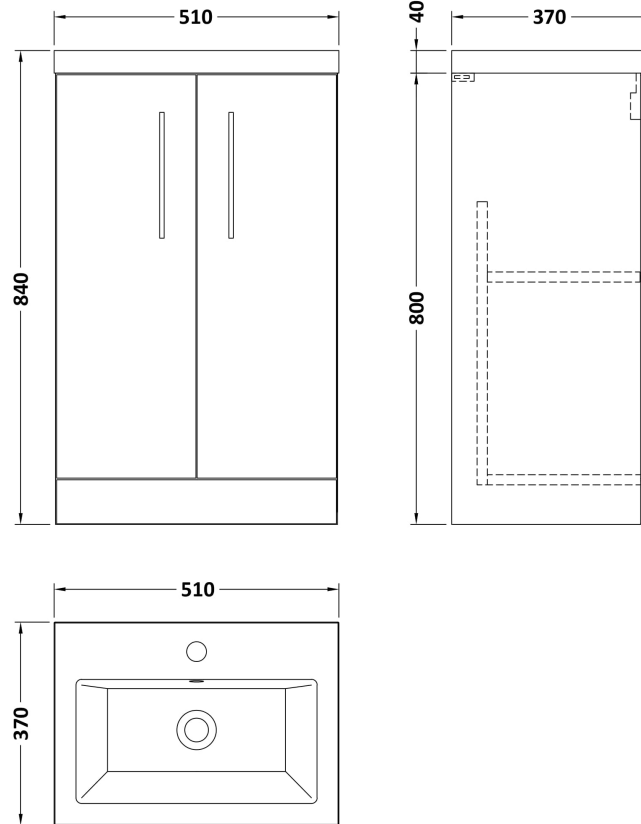

Sales Code: PAL120E

Description: 500 Fs 2-Door Vanity & Ceramic Basin

Packaging Details

Barcode: 5056462679457