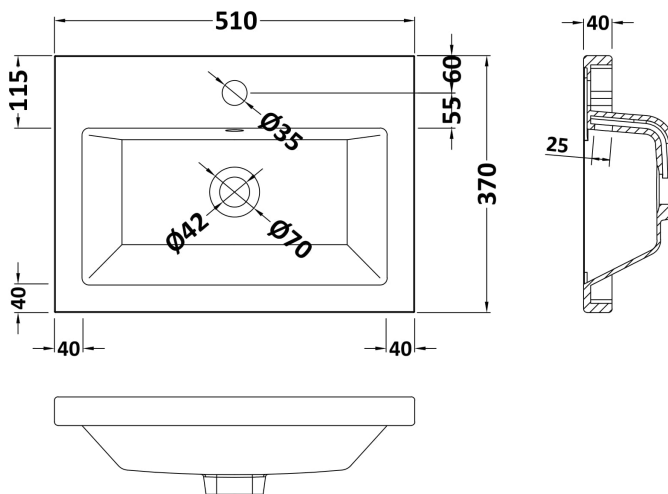

### Product Dimensions

Height (mm):	800
Width (mm):	500
Depth (mm):	353
Nett Weight (kg):	17

### Packaging Dimensions

Height (mm):	835
Width (mm):	520
Depth (mm):	355
Gross Weight (kg):	17.5

### Outer Box Dimensions (If Applicable)

Height (mm):	
Width (mm):	
Depth (mm):	
Gross Weight (kg):	
Barcode:	5056462659954

### Product Dimensions

Height (mm):	150
Width (mm):	520
Depth (mm):	370
Nett Weight (kg):	9